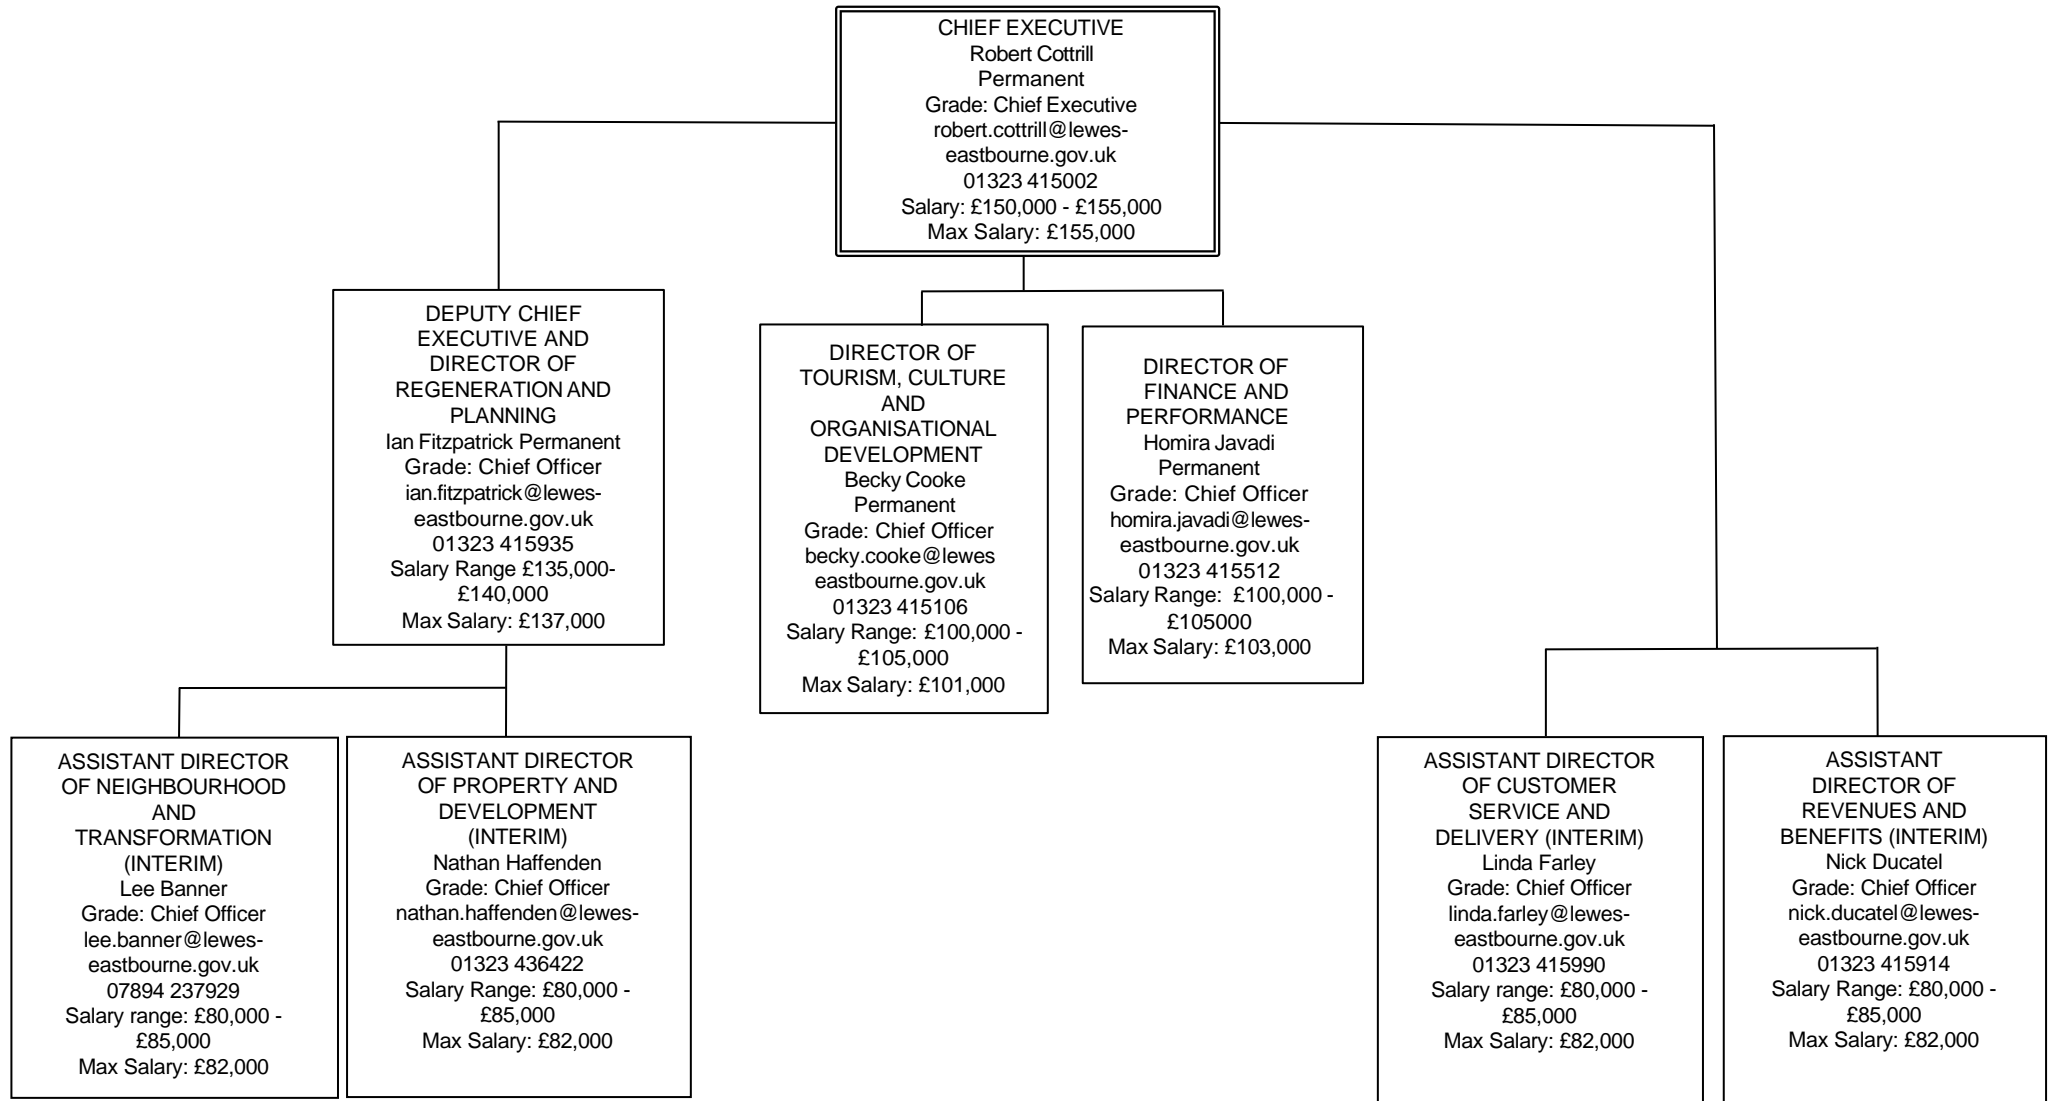

Lewes District and Eastbourne Borough Councils

TOP THREE TIER ORGANISATION CHART 2024

in compliance with *The Code of Recommended Practice for Local Authorities on Data Transparency*
 This is a joint Corporate Management Team structure across Lewes District and Eastbourne Borough Councils

Note: Max salary rounded up to nearest whole figure * All roles within this structure are employed by Eastbourne Borough Council