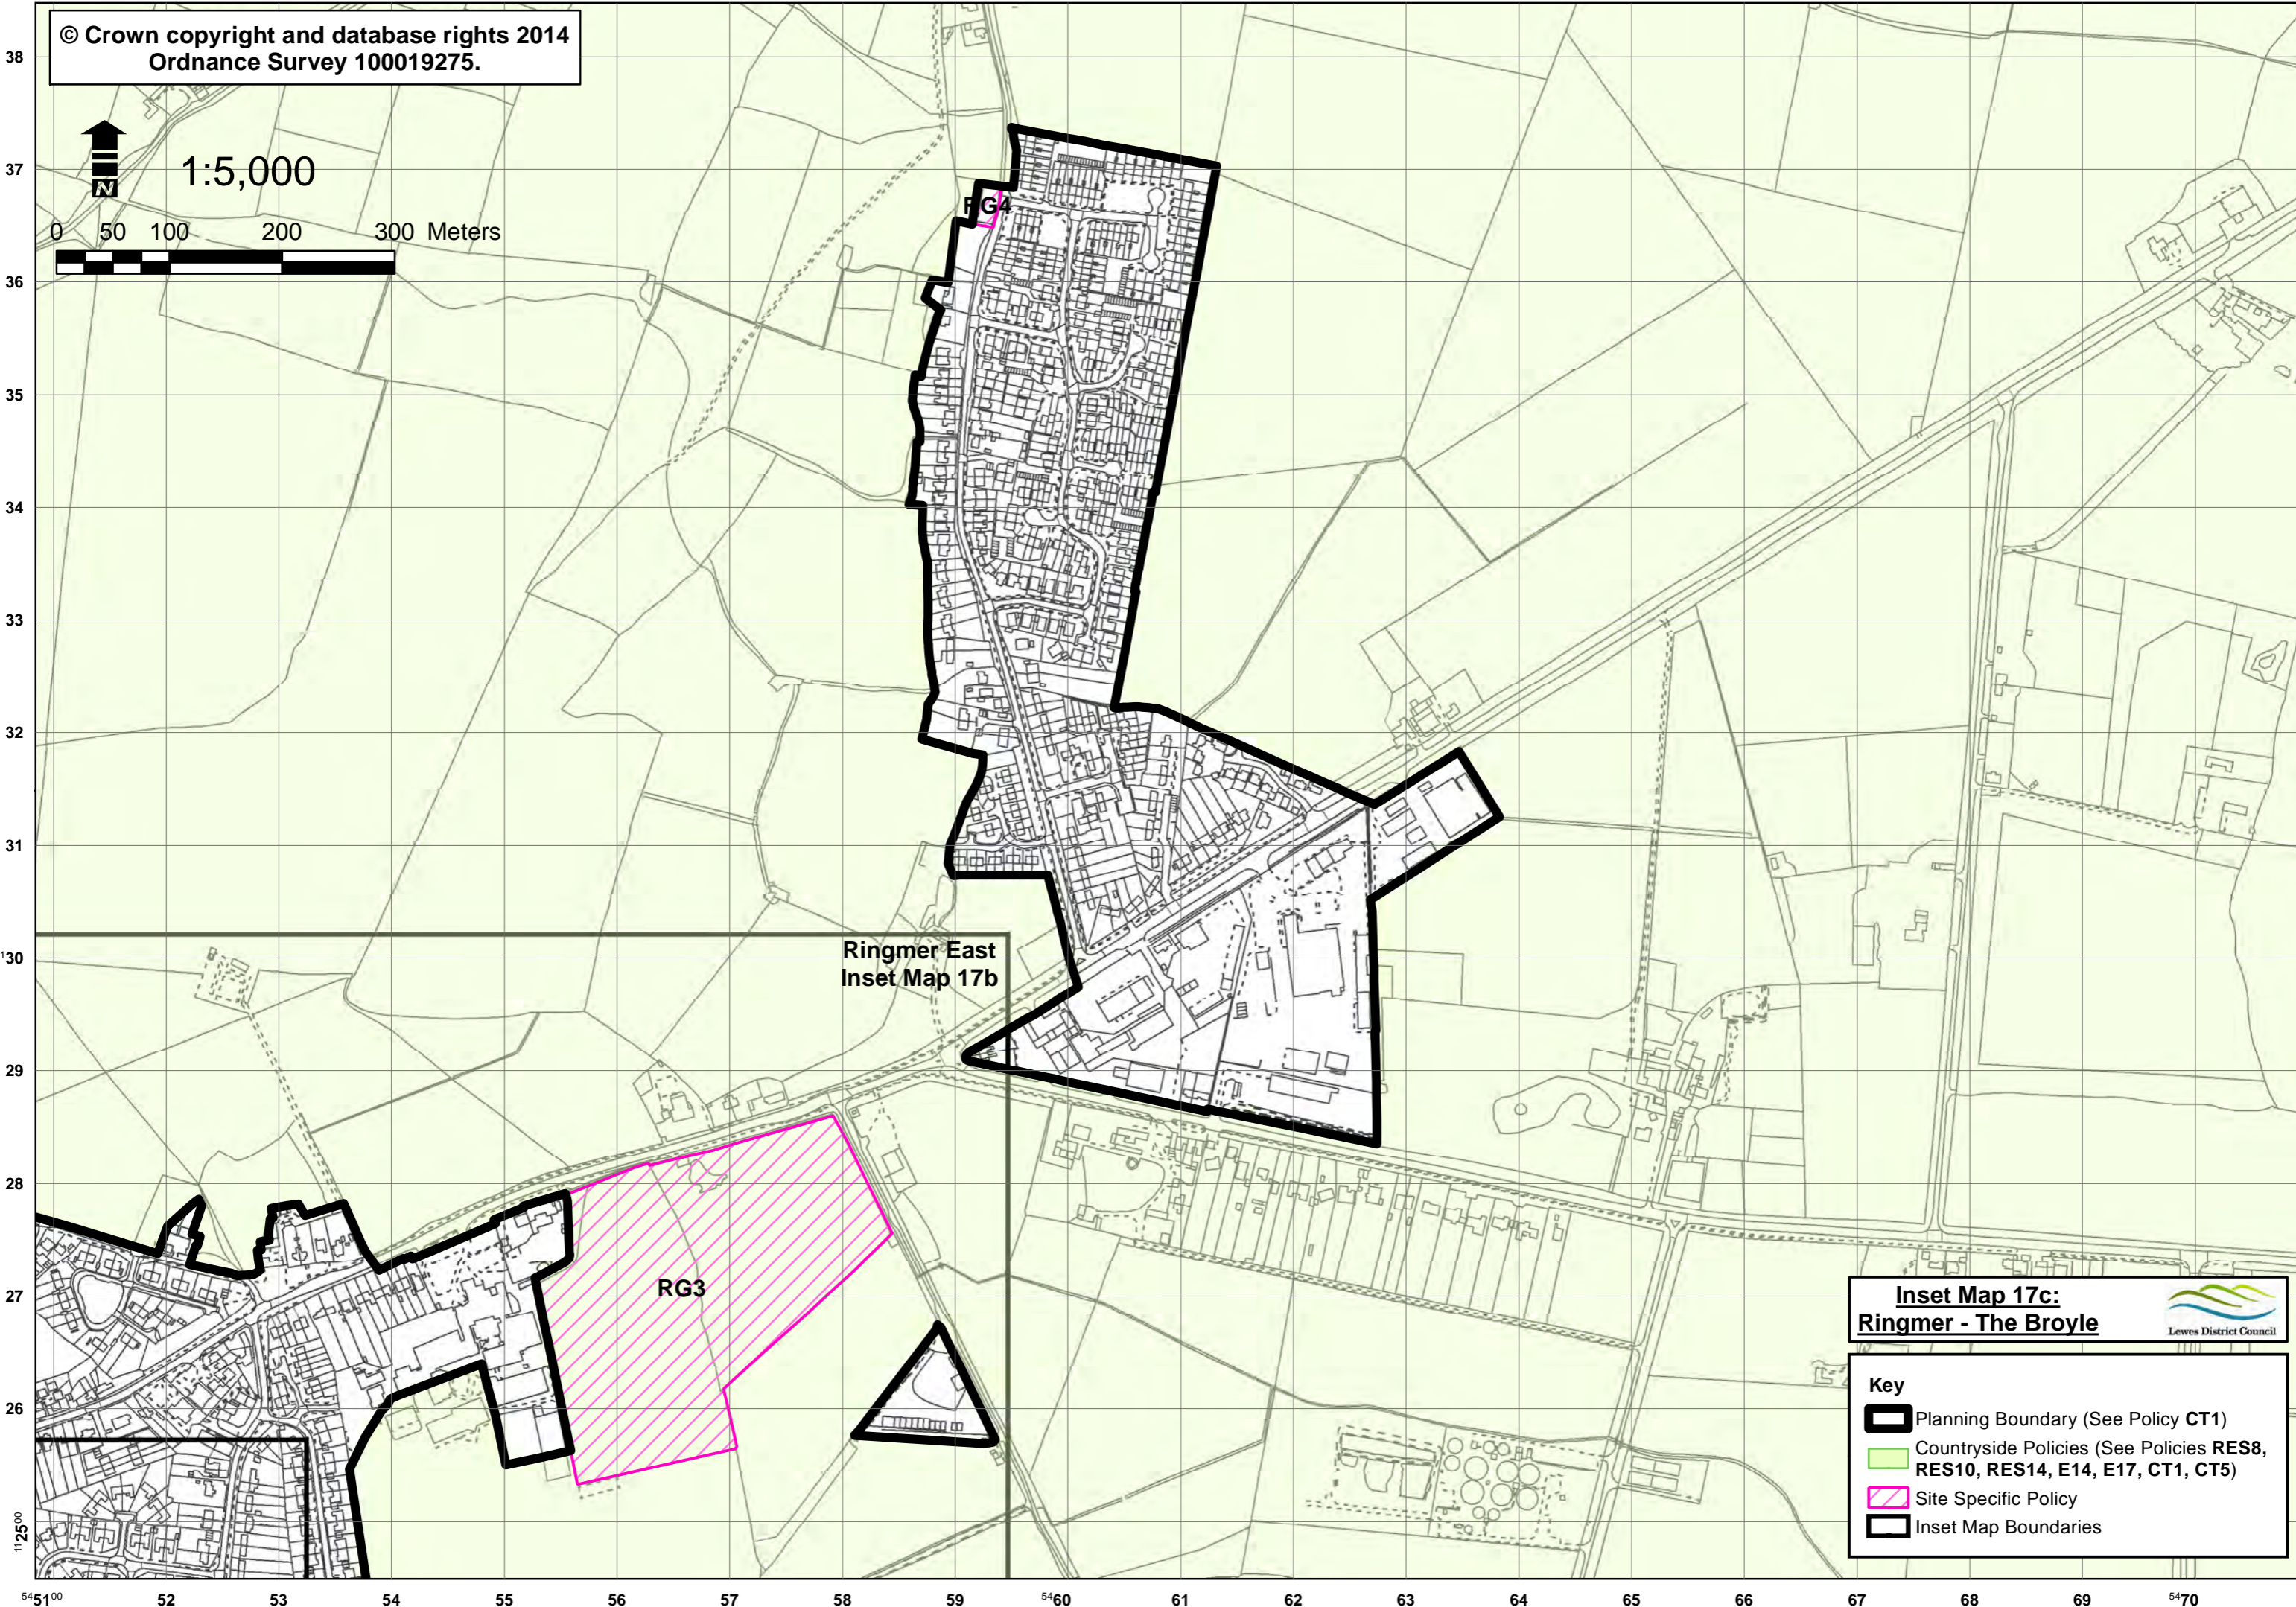

© Crown copyright and database rights 2014
Ordnance Survey 100019275.

1:5,000

Ringmer East
Inset Map 17b

Inset Map 17c:
Ringmer - The Broyle

- Key**
- Planning Boundary (See Policy CT1)
 - Countryside Policies (See Policies RES8, RES10, RES14, E14, E17, CT1, CT5)
 - Site Specific Policy
 - Inset Map Boundaries

5100 52 53 54 55 56 57 58 59 60 61 62 63 64 65 66 67 68 69 5470