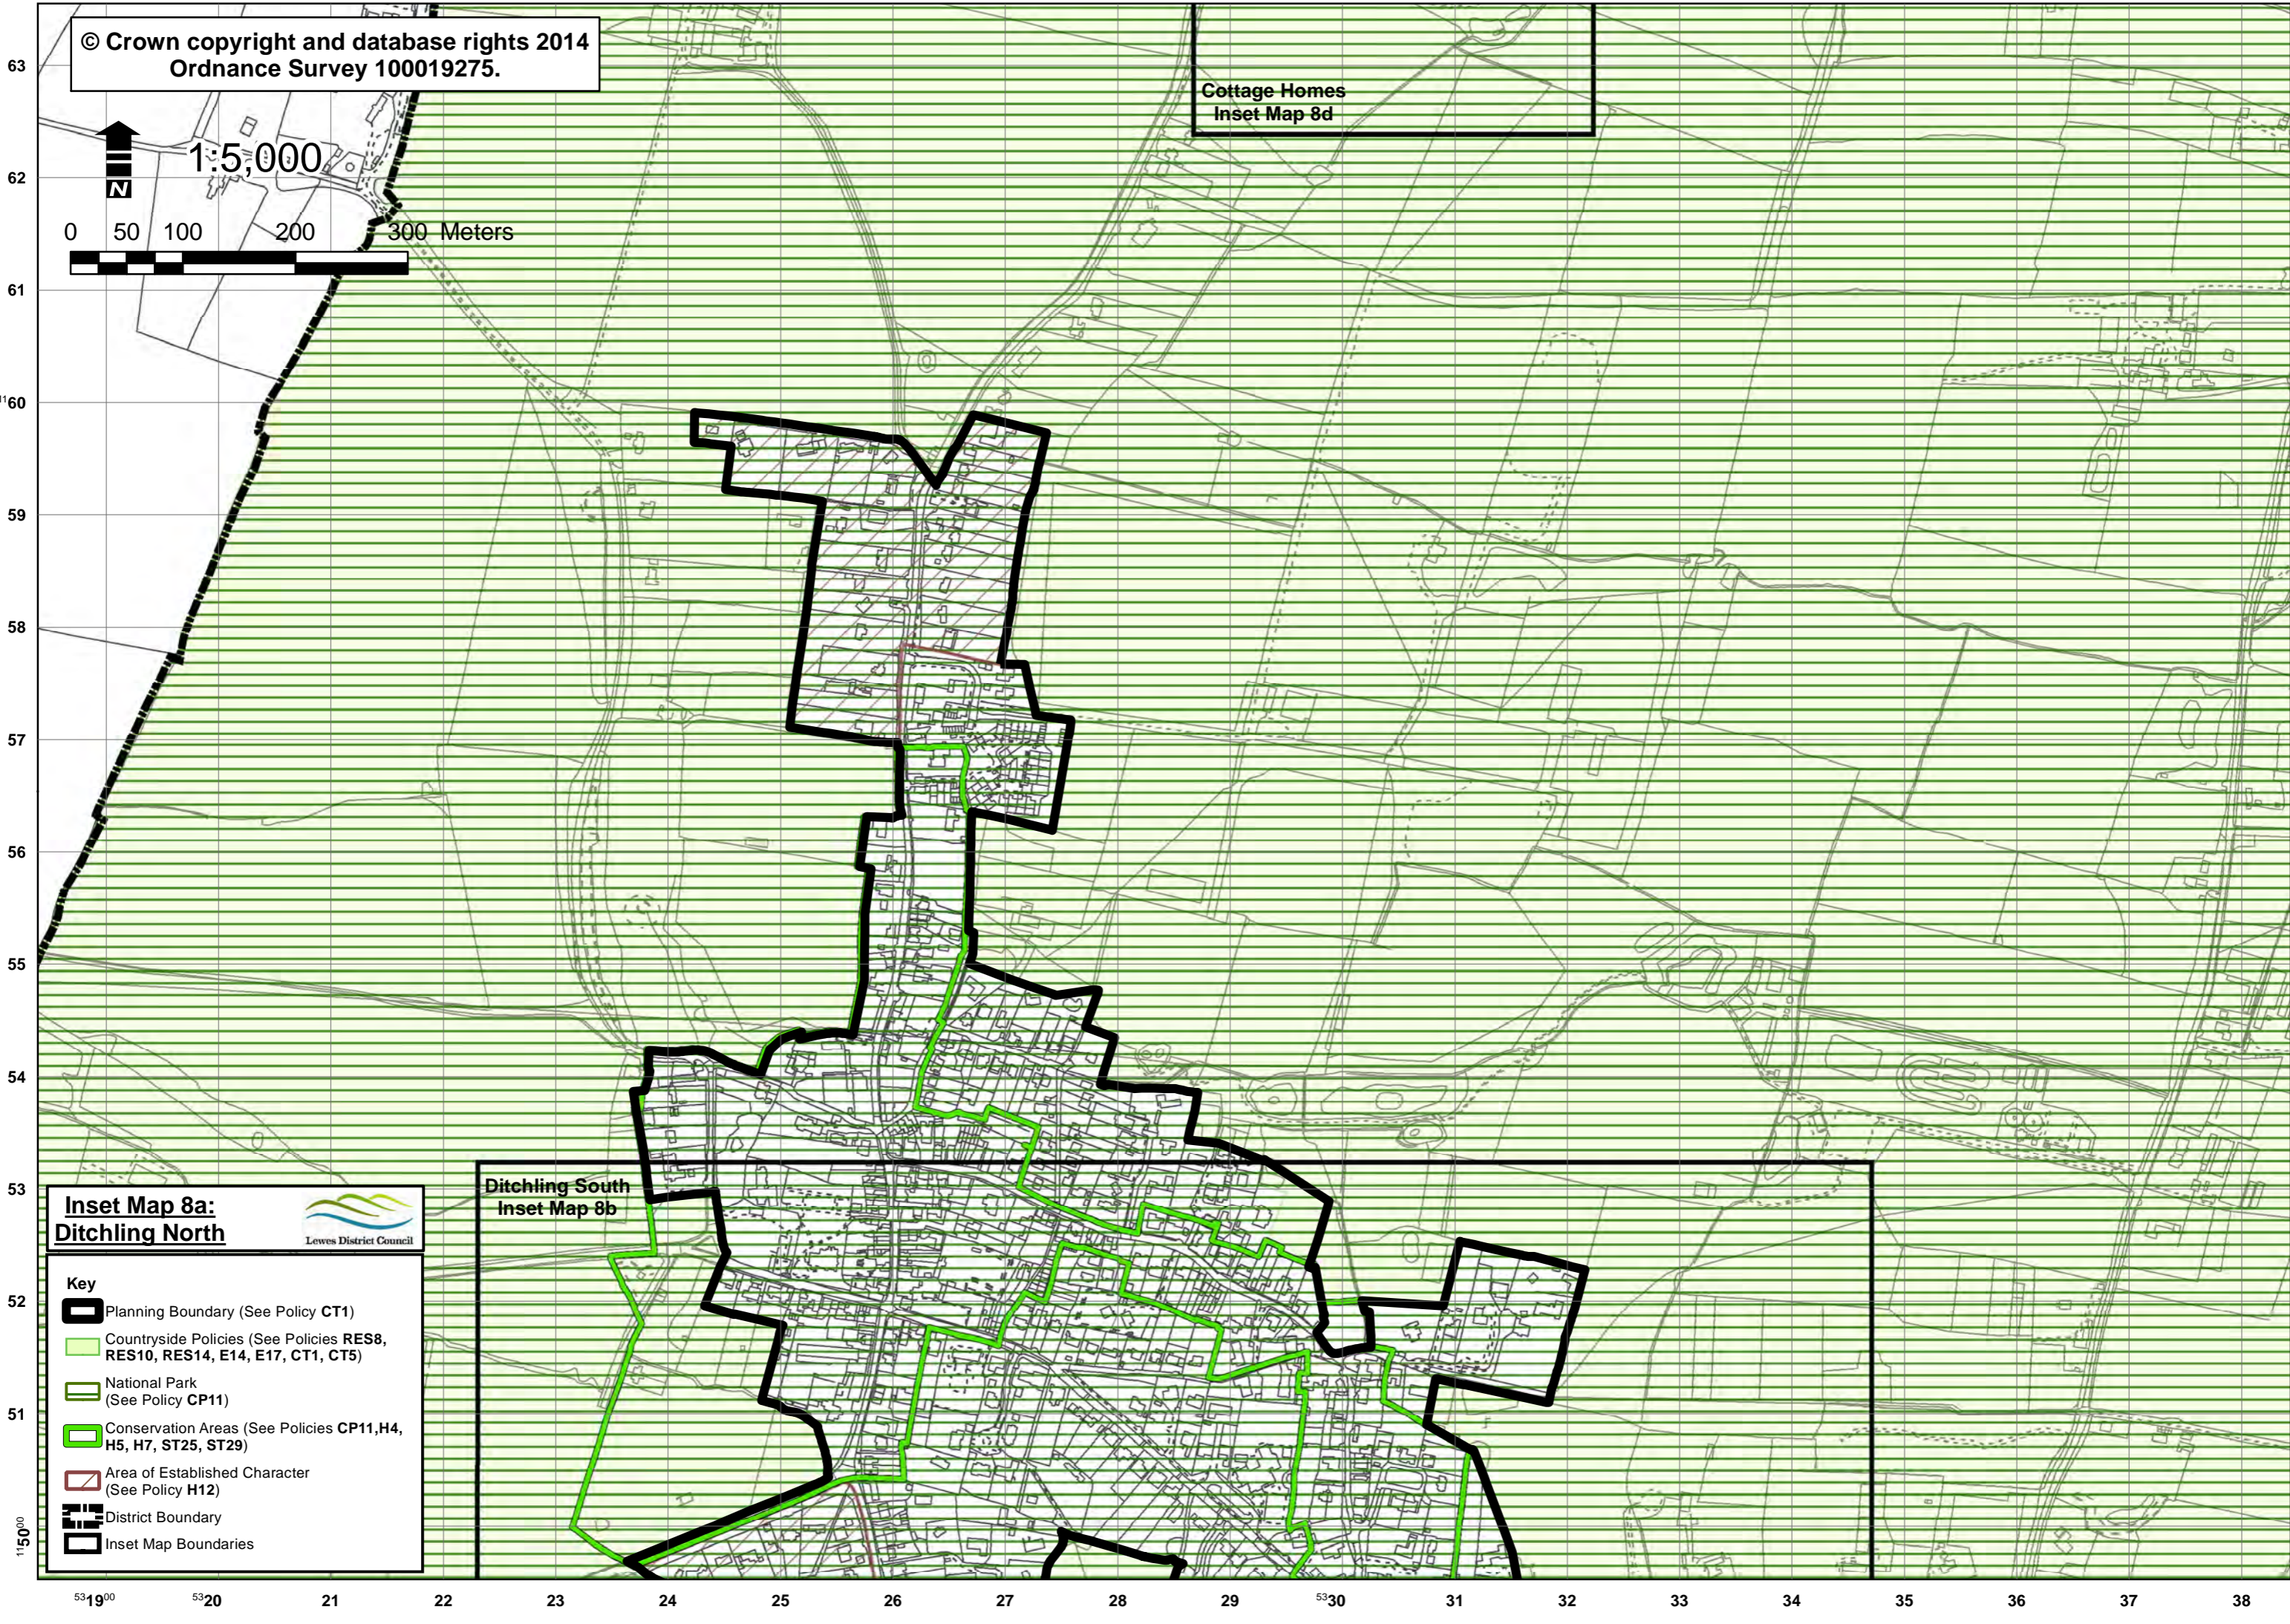

© Crown copyright and database rights 2014
Ordnance Survey 100019275.

Cottage Homes
Inset Map 8d

Inset Map 8a:
Ditchling North

Ditchling South
Inset Map 8b

- Key**
- Planning Boundary (See Policy CT1)
 - Countryside Policies (See Policies RES8, RES10, RES14, E14, E17, CT1, CT5)
 - National Park (See Policy CP11)
 - Conservation Areas (See Policies CP11, H4, H5, H7, ST25, ST29)
 - Area of Established Character (See Policy H12)
 - District Boundary
 - Inset Map Boundaries

531900 5320 21 22 23 24 25 26 27 28 29 5330 31 32 33 34 35 36 37 38

115000