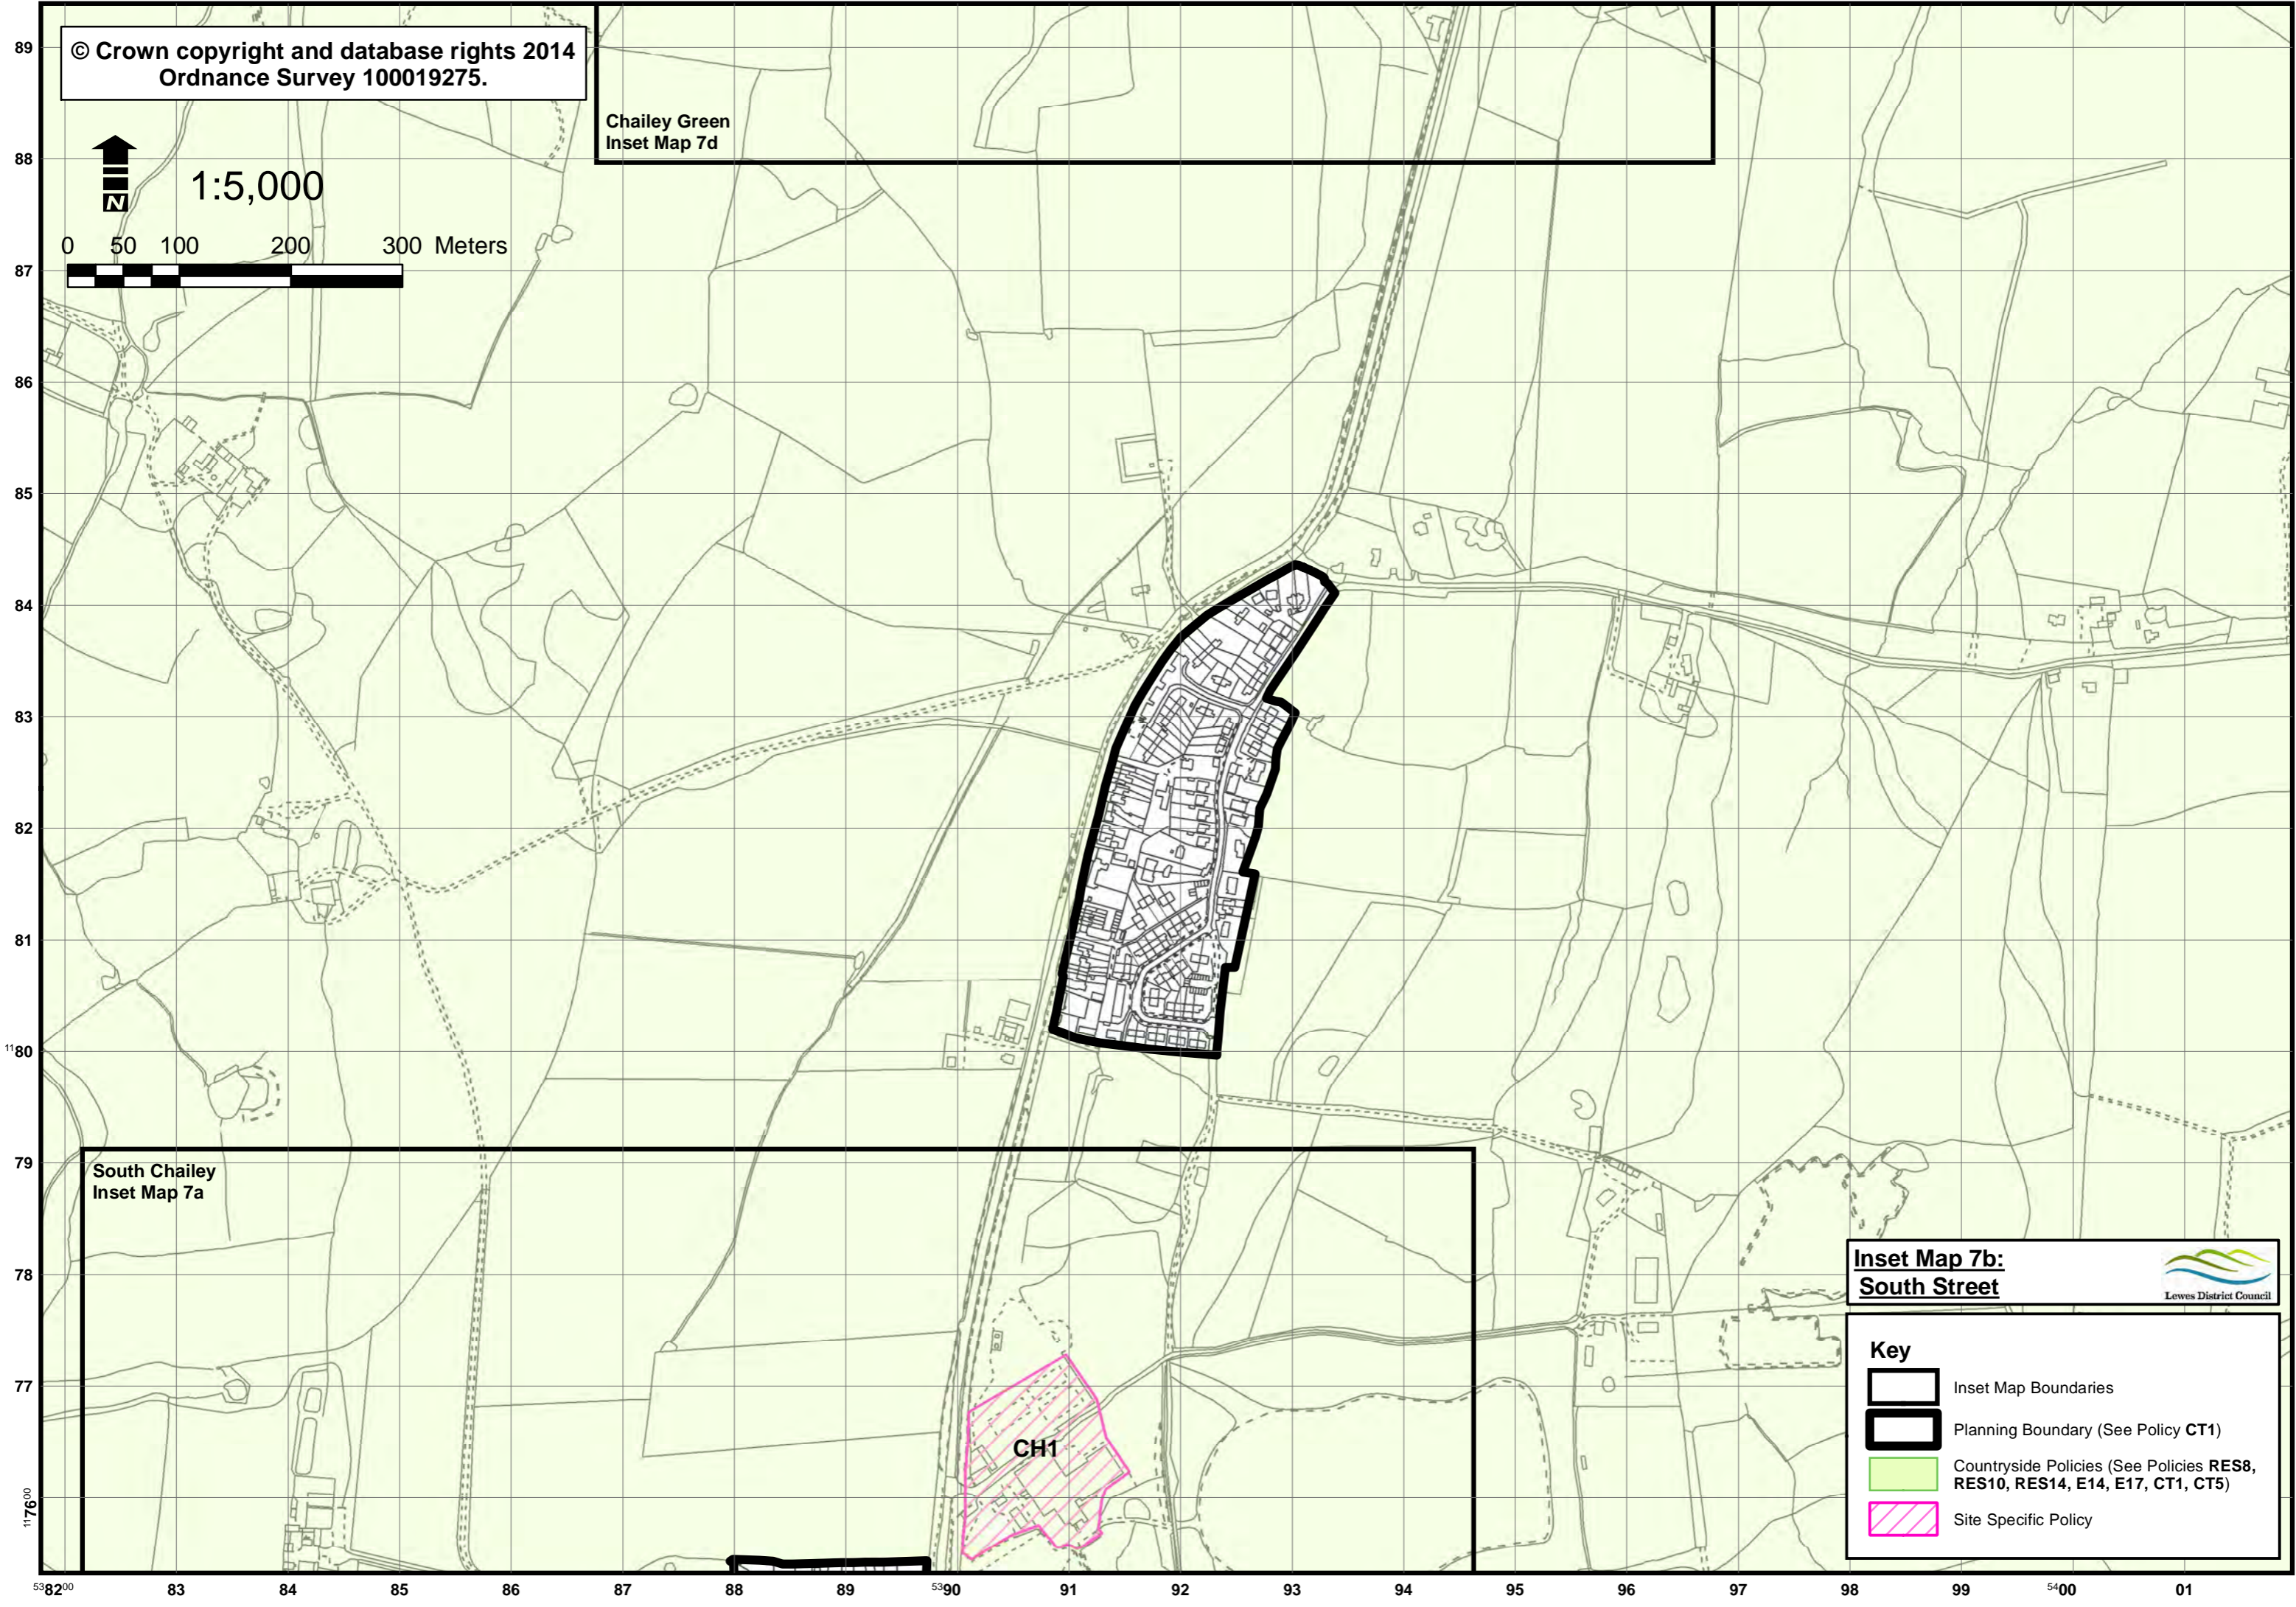

© Crown copyright and database rights 2014
Ordnance Survey 100019275.

Chailey Green
Inset Map 7d

1:5,000

South Chailey
Inset Map 7a

Inset Map 7b:
South Street

- Key**
-  Inset Map Boundaries
 -  Planning Boundary (See Policy CT1)
 -  Countryside Policies (See Policies RES8, RES10, RES14, E14, E17, CT1, CT5)
 -  Site Specific Policy

538200 83 84 85 86 87 88 89 5390 91 92 93 94 95 96 97 98 99 5400 01