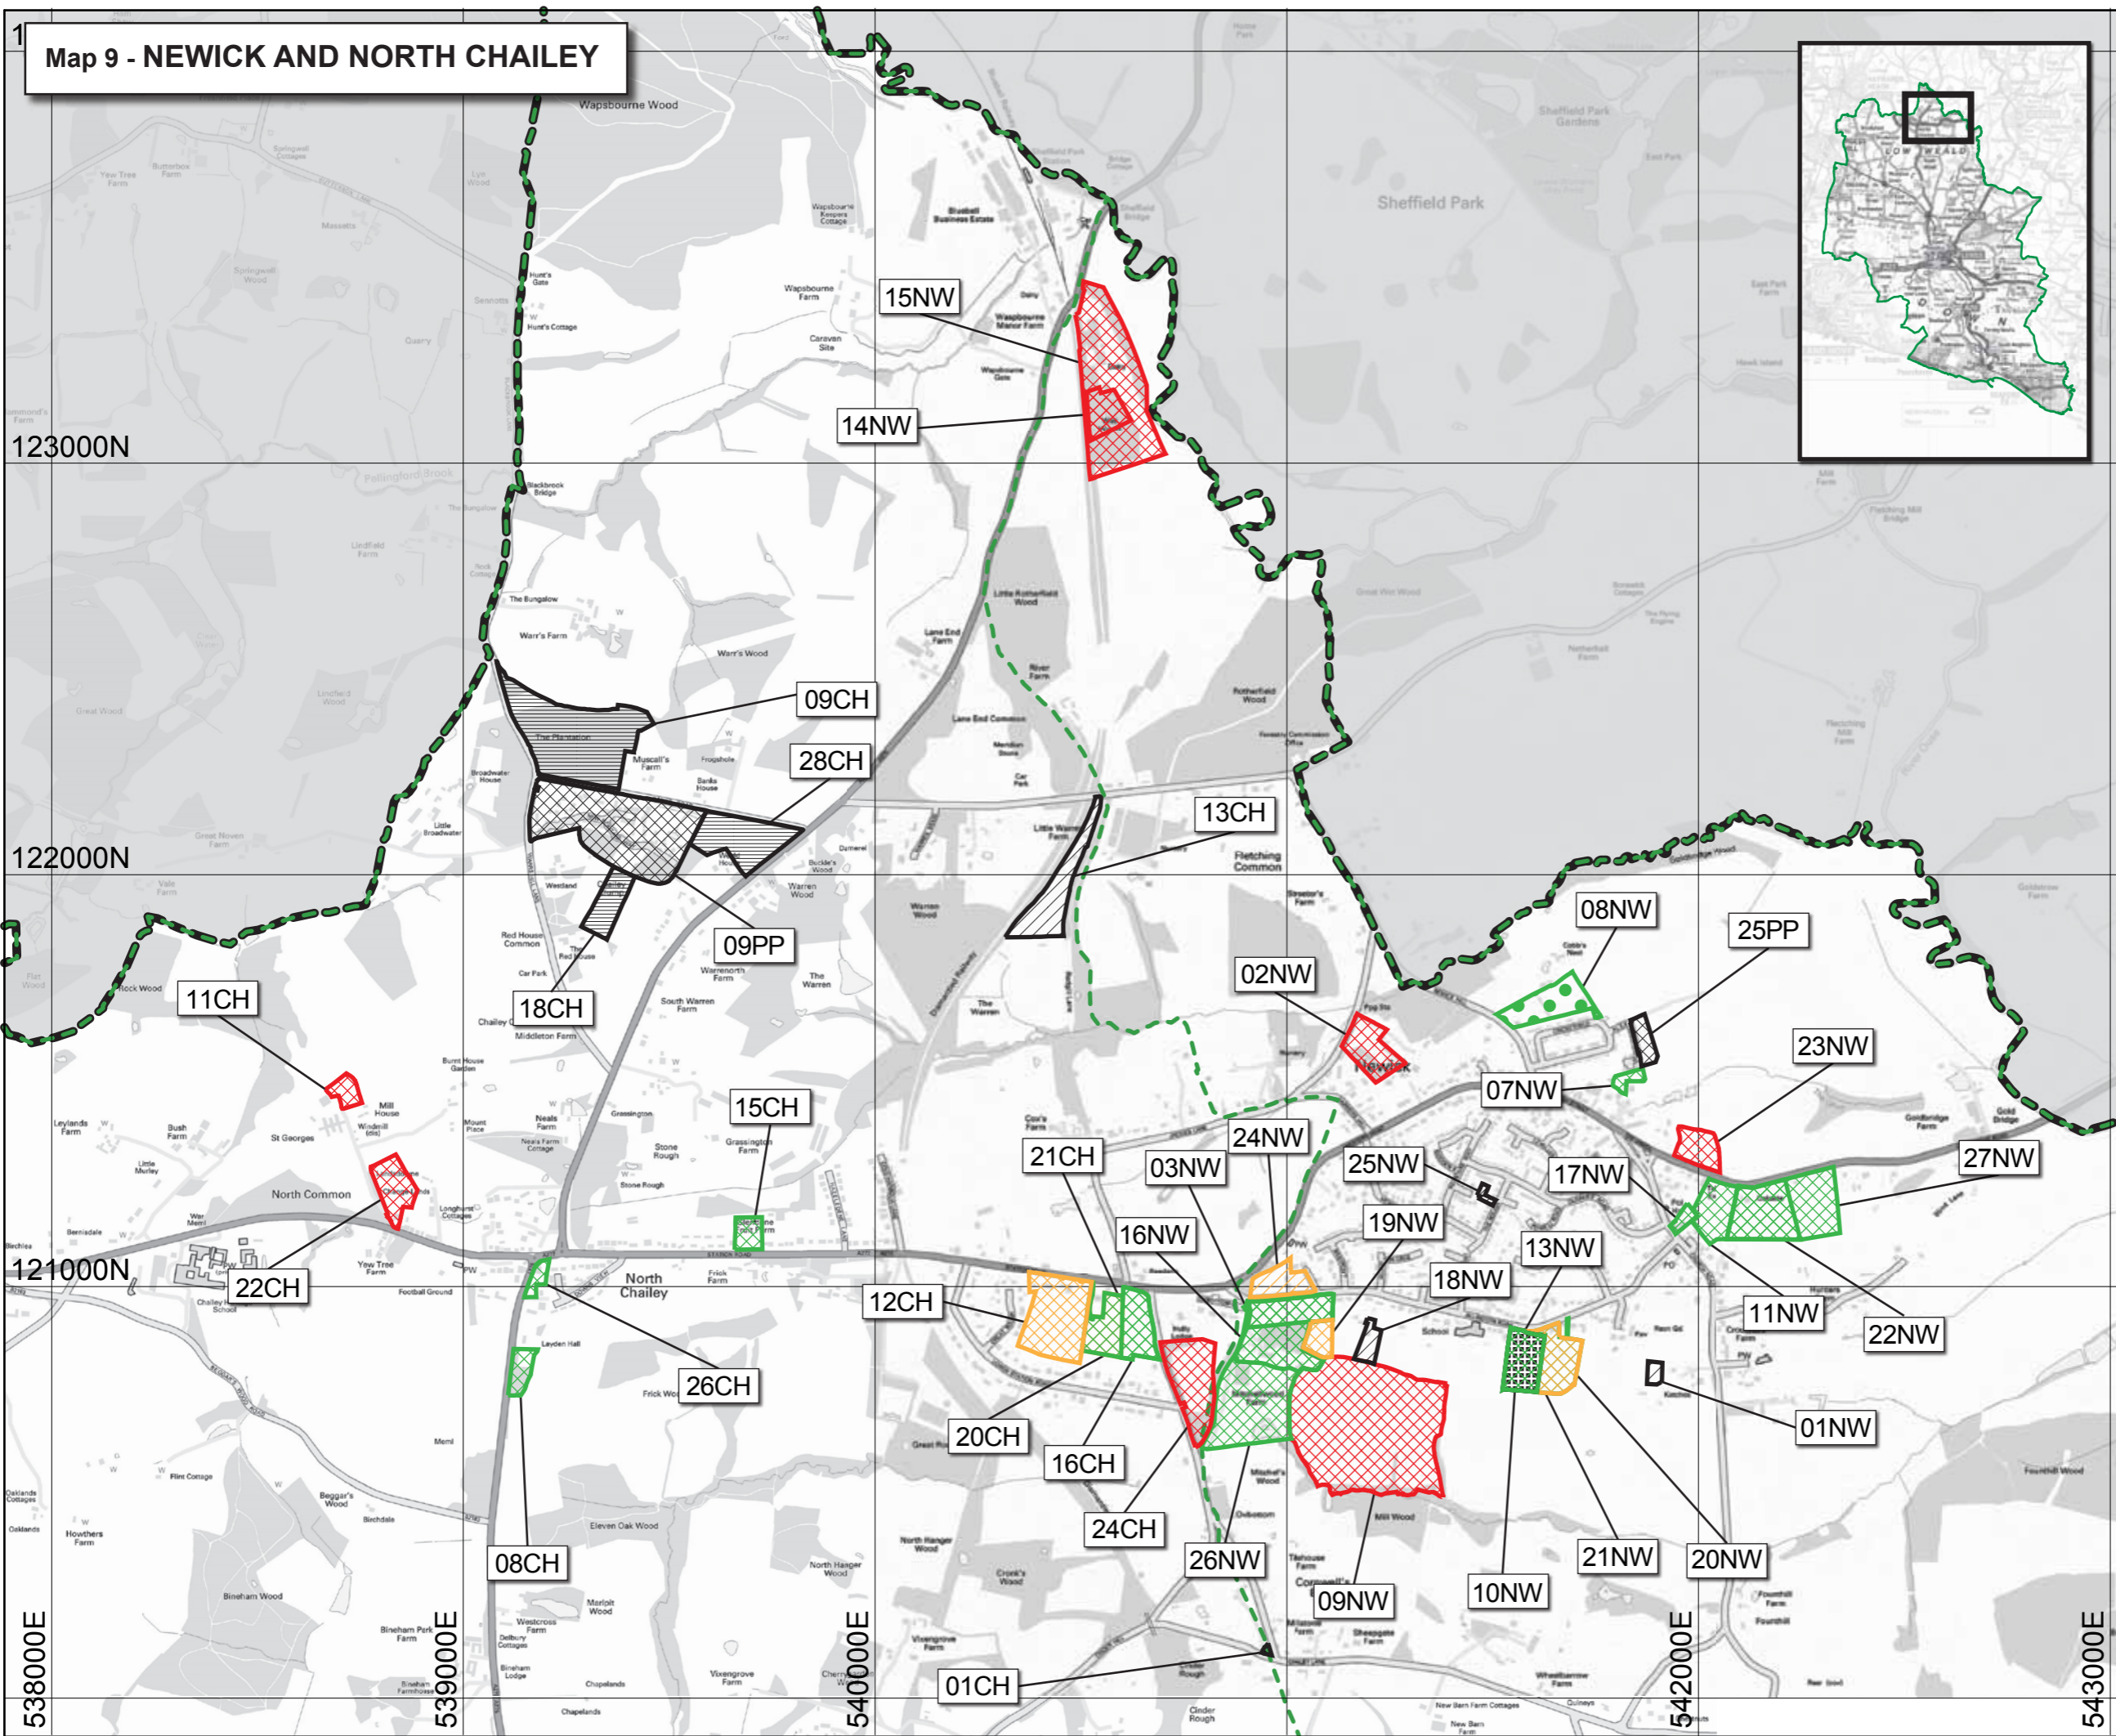

Map 9 - NEWICK AND NORTH CHAILEY

- Key**
- District Boundary
 - Parish Boundary
 - South Downs National Park
 - Other Local Authority
- SHLAA Site Assessment (& Reason)**
- Suitable, Available & Achievable
 - Under Construction
 - Extant Planning Permission
 - Resolution to Grant
 - Developable - Suitable and Available but Achievability to Overcome Risks
 - Developable - Suitable but Unknown Availability
 - Developable - Suitable but only Available in future
 - Developable - Unknown Suitability
 - Not Deliverable or Developable - Not Achievable
 - Not Deliverable or Developable - Not Available
 - Not Deliverable or Developable - Not Suitable
 - Filtered - Fails Proximity Assessment
 - Filtered - Site Below Dwelling Threshold
 - Filtered - Unavailable
 - Filtered - Unknown Location or Details
 - Superseded
 - Completed
 - Site within SDNP - See SDNP SHLAA

Lewes District Council

Scale: 1:15000 @ A3
Date: August 2018

© Crown Copyright and database rights 2017
Ordnance Survey 100019275