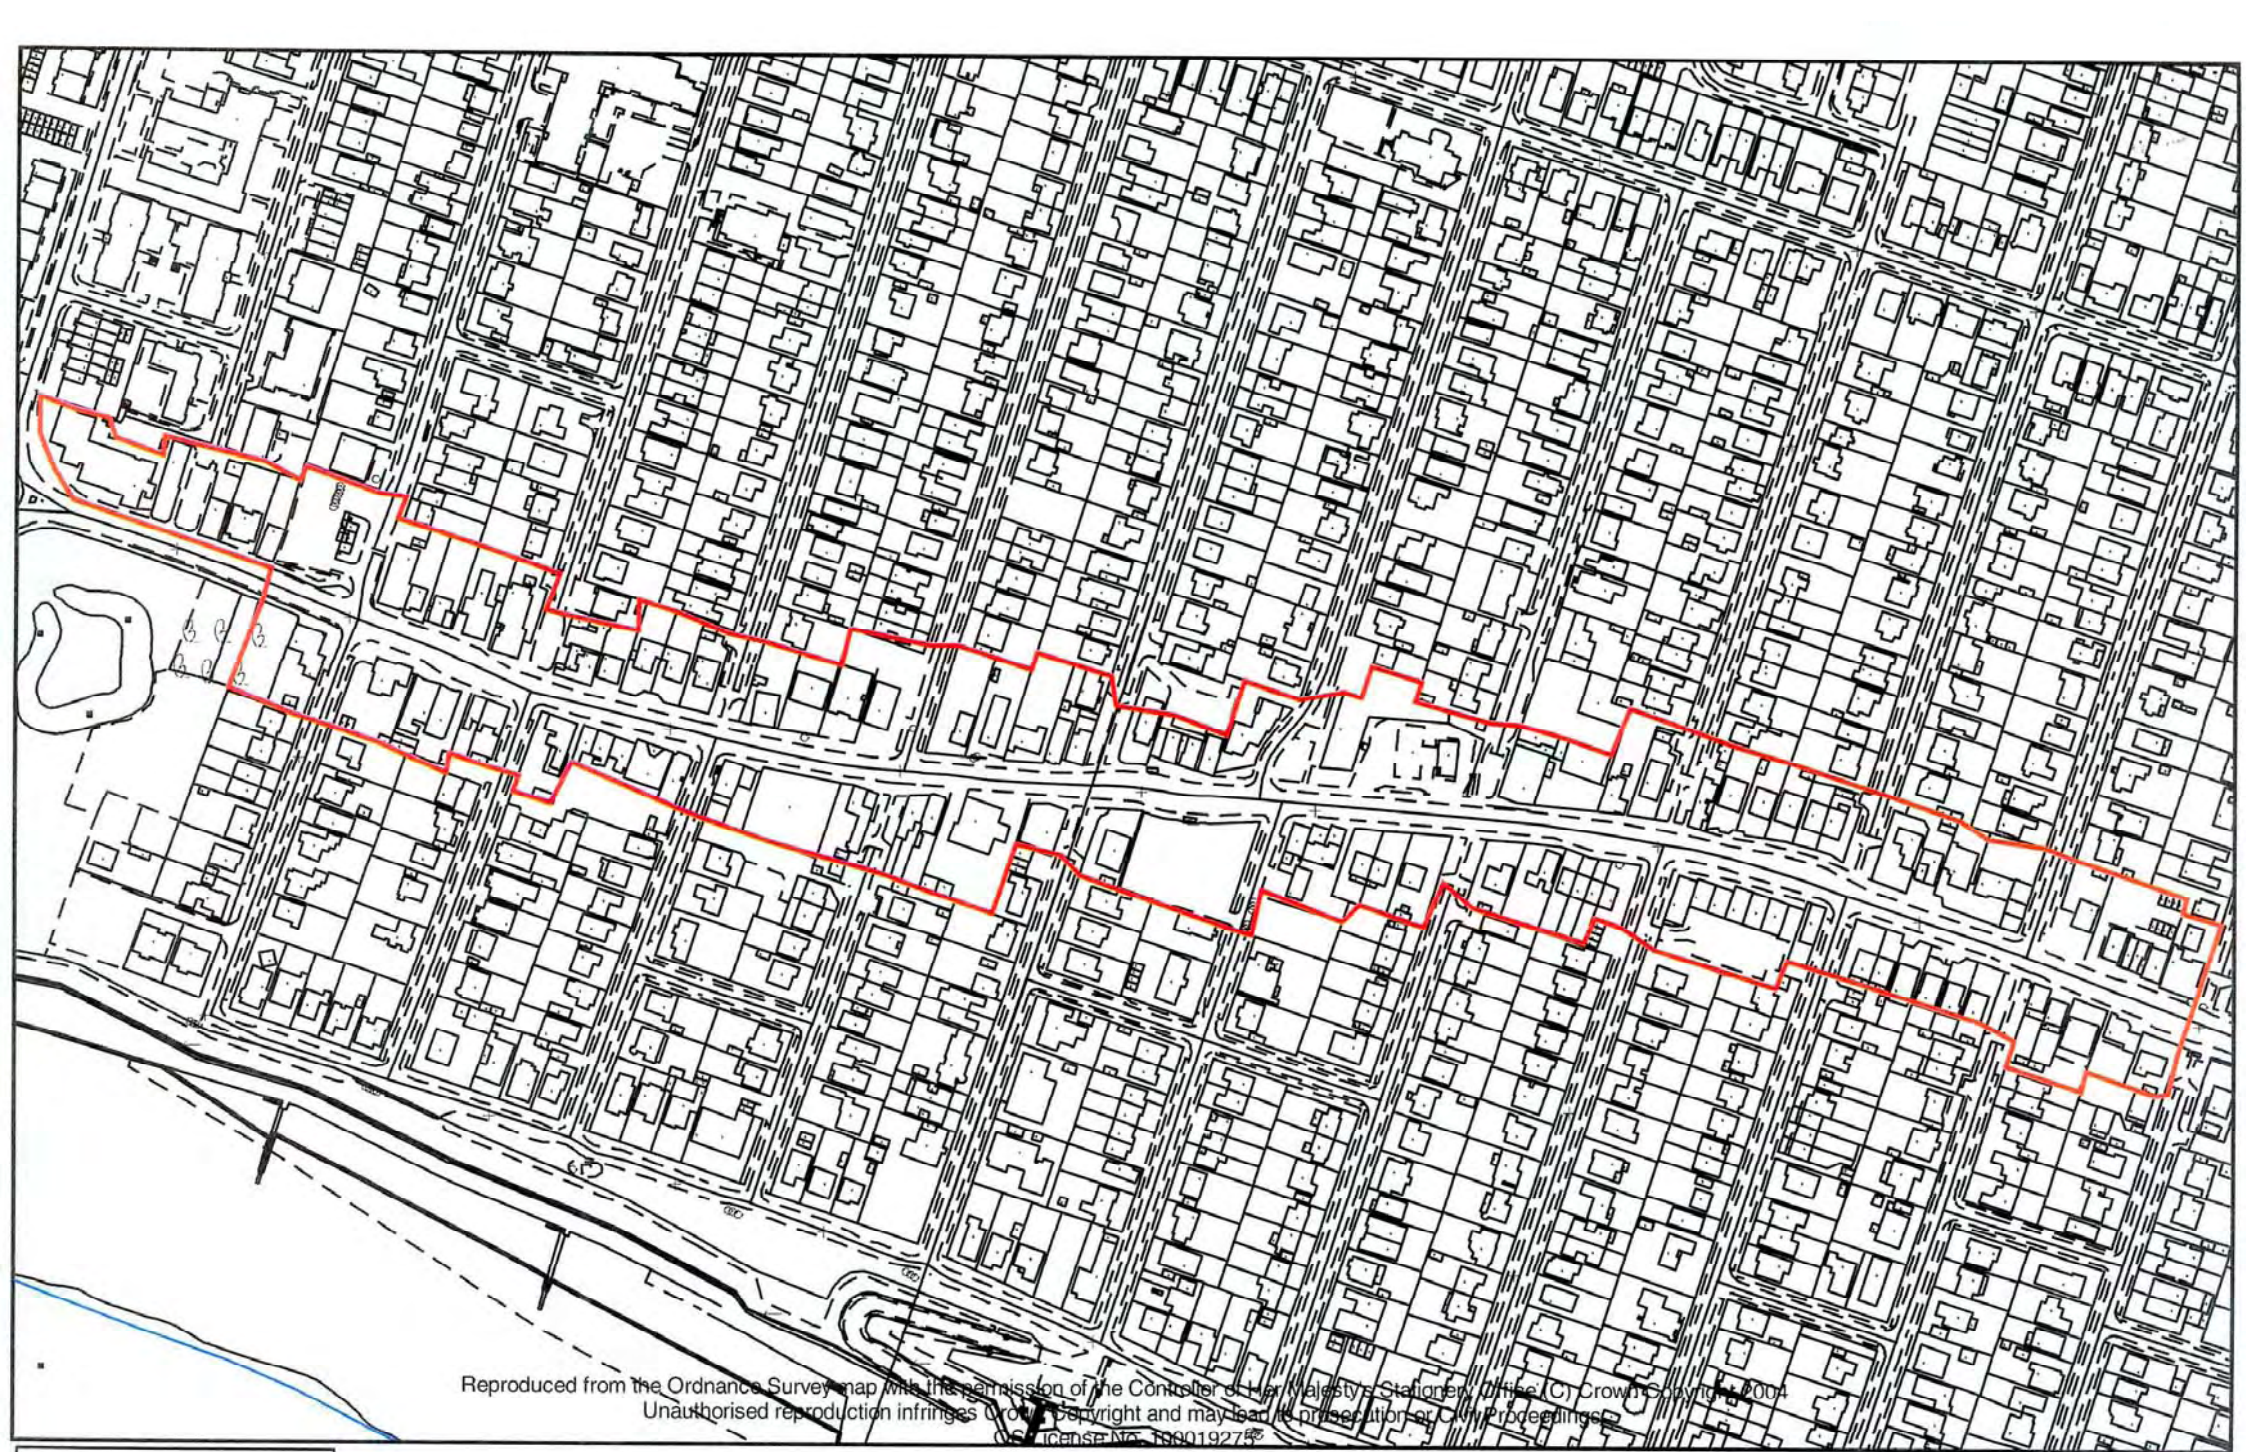

Reproduced from the Ordnance Survey map with the permission of the Controller of Her Majesty's Stationery Office (C) Crown Copyright 2004
Unauthorised reproduction infringes Crown Copyright and may lead to prosecution or civil proceedings
OS License No. 100019275

↑
1:3,000

— Town centre boundary