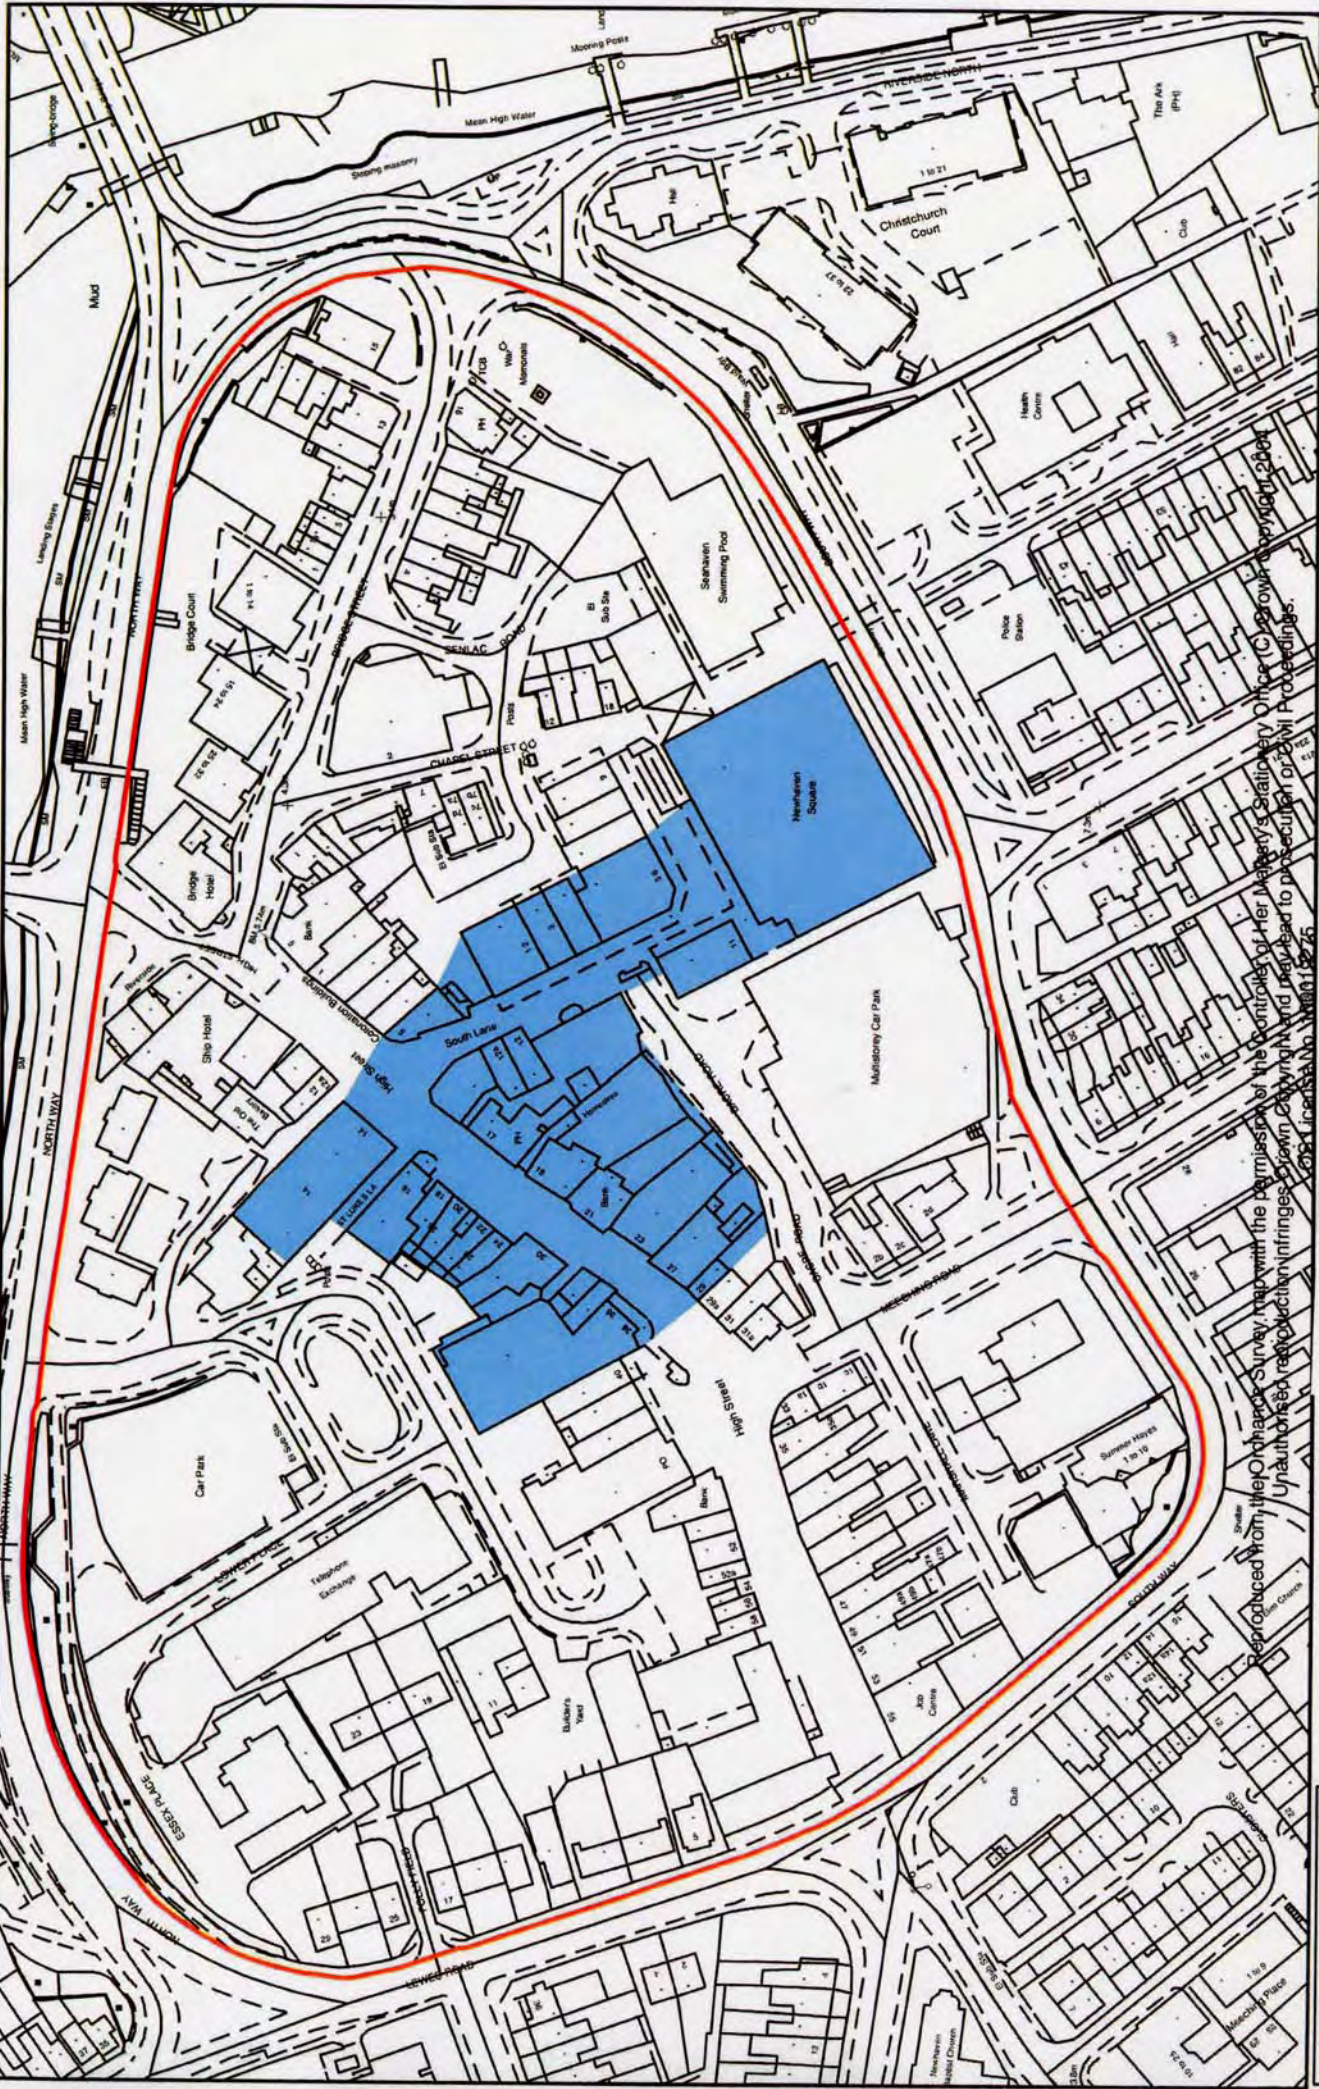

Reproduced from the Ordnance Survey map with the permission of the Controller of Her Majesty's Stationery Office (C) Crown Copyright 2008
Unauthorised reproduction in any form is prohibited and may lead to prosecution or civil proceedings.
OS Licence No. 100015275

1:1,500

— Town centre boundary
■ Primary shopping area