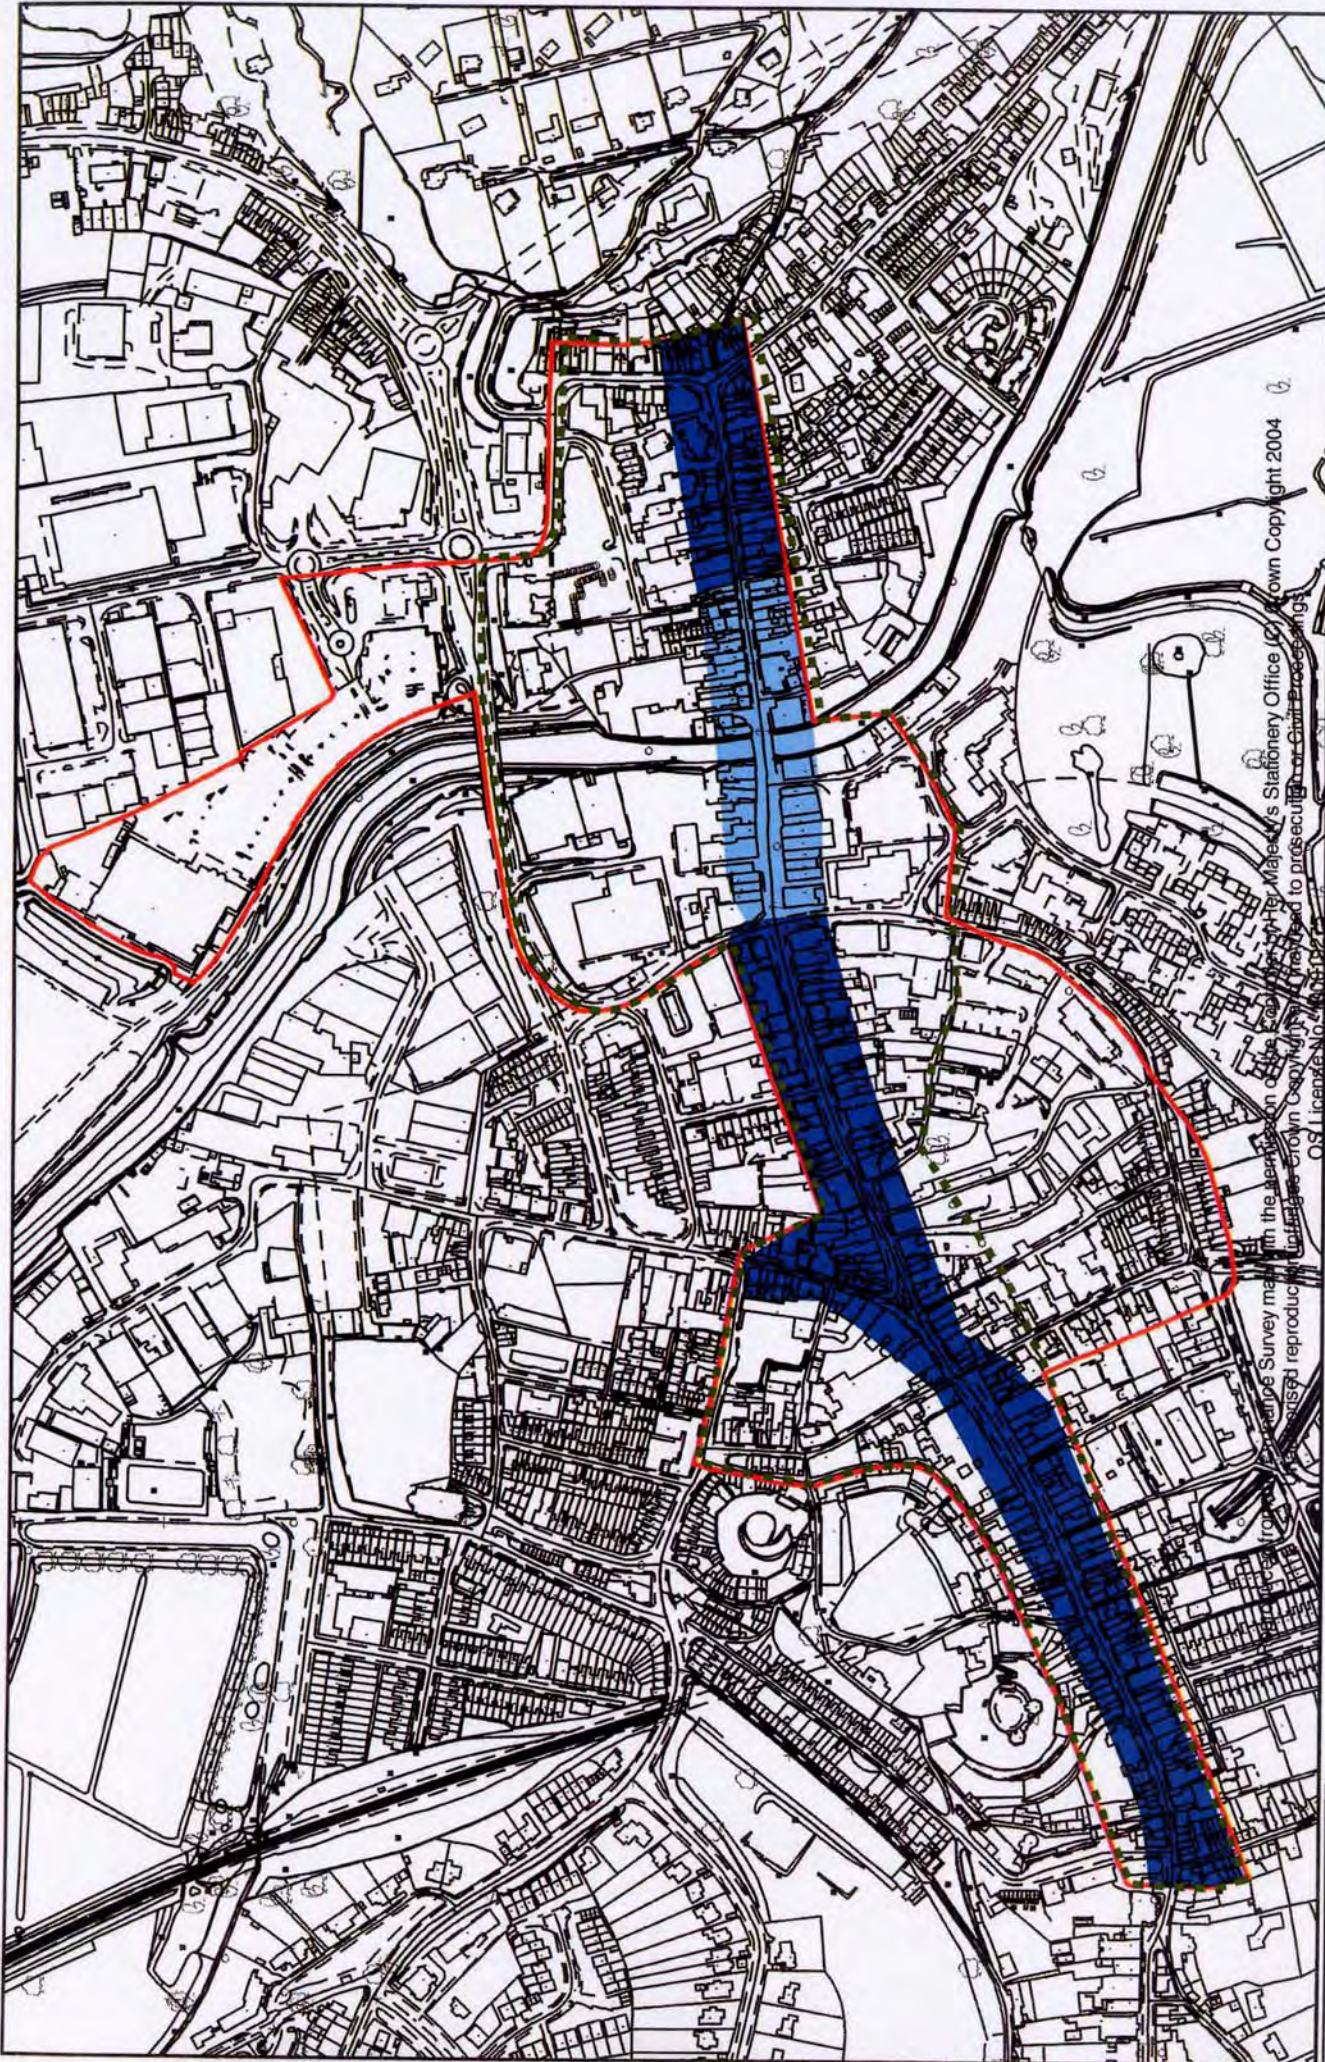

1:4,500

Secondary retail frontages

Primary retail frontages

Revised town centre boundary

The Ordnance Survey map is the reproduction of the original map by the Ordnance Survey. The Ordnance Survey map is the reproduction of the original map by the Ordnance Survey. The Ordnance Survey map is the reproduction of the original map by the Ordnance Survey.