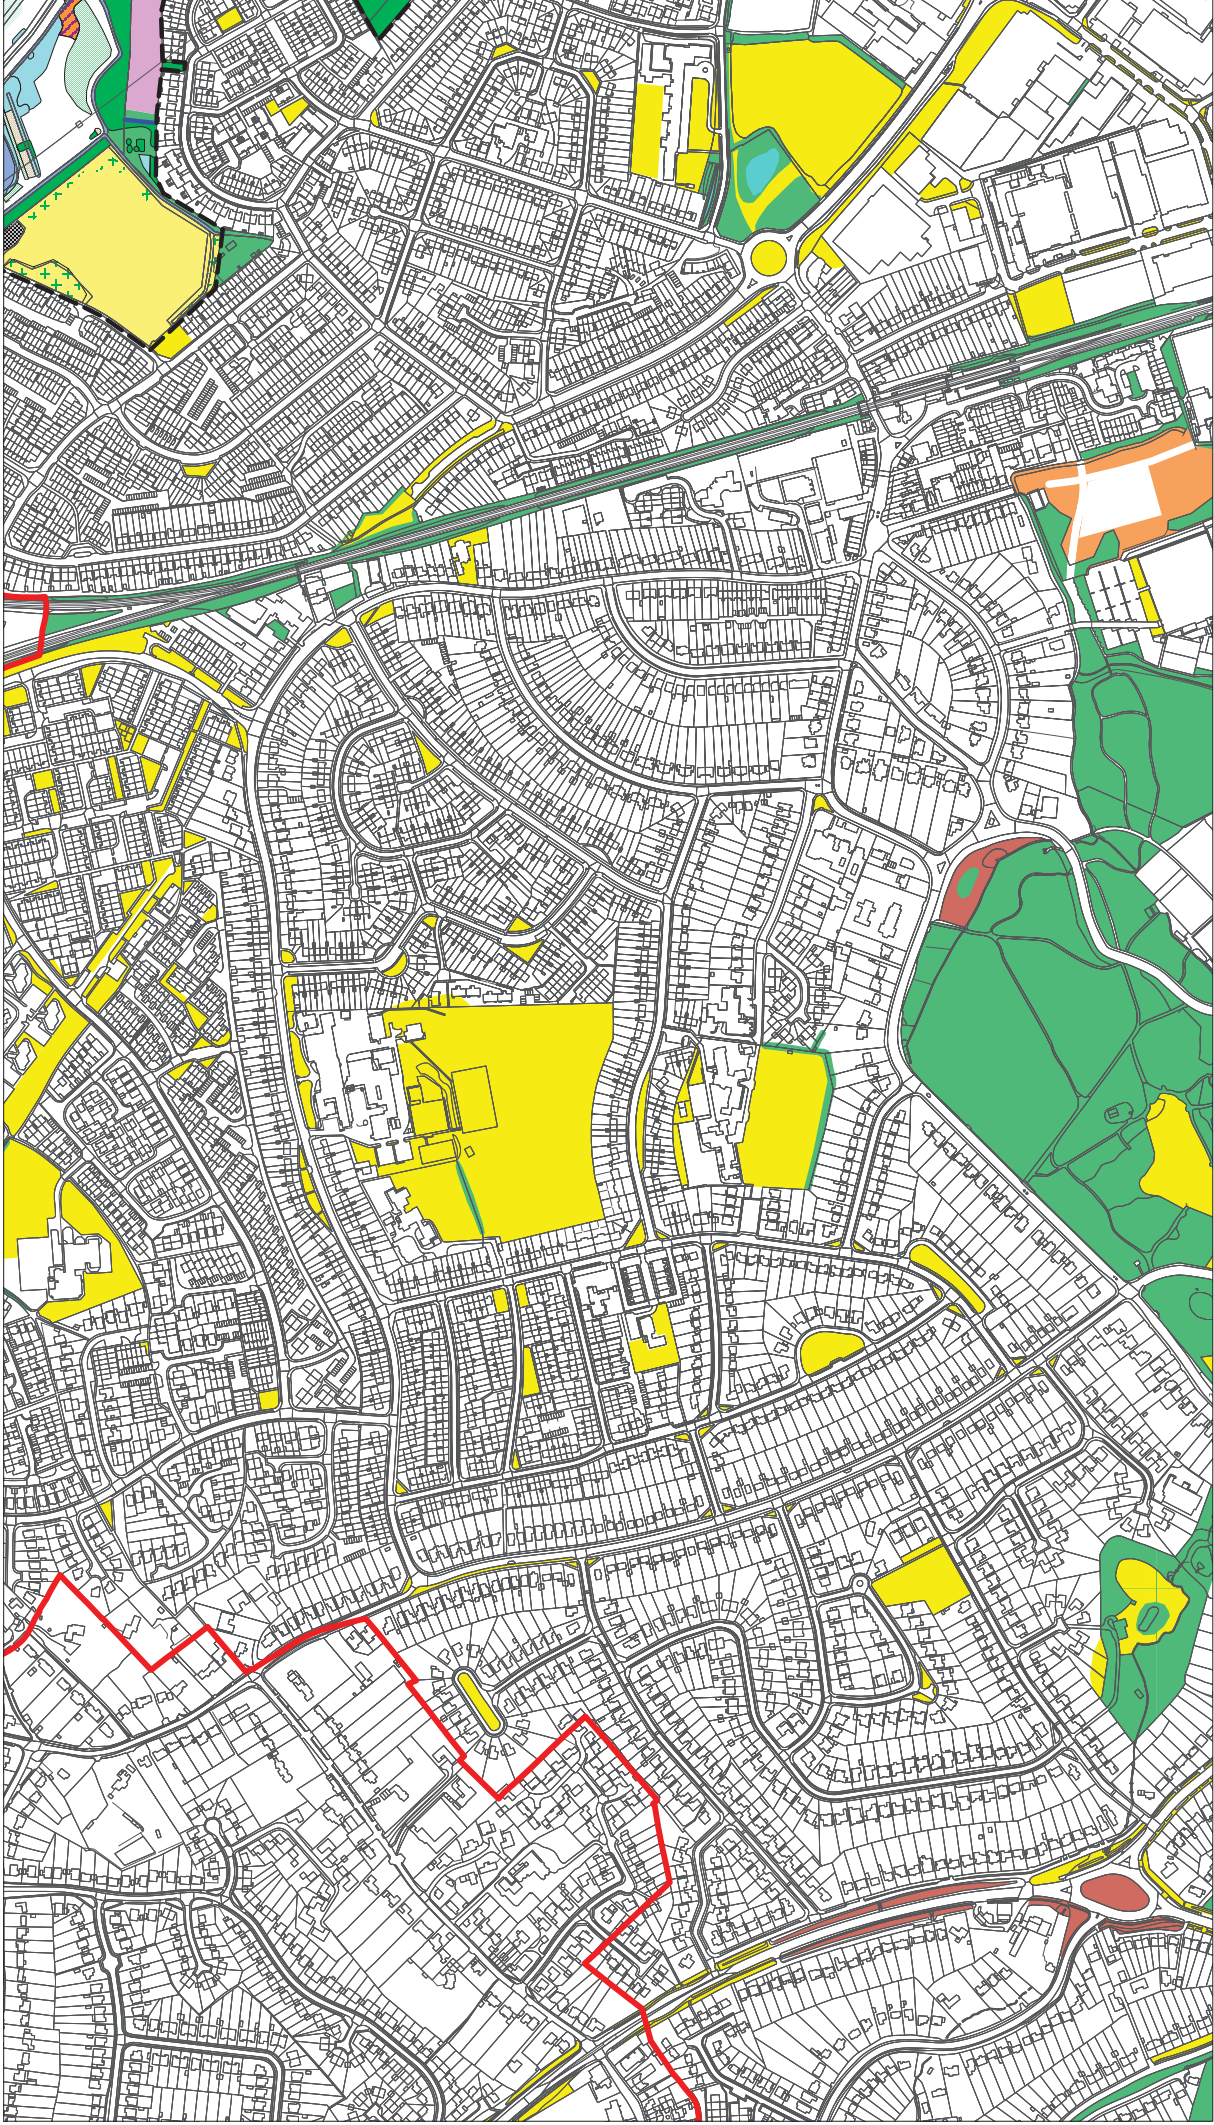

SHEET 7

DAYCAD
CAD DRAUGHTING SERVICES
14 Burgess Close
Widnes, Cheshire, W41 2JF
Tel: 0151 323 2200
Web: www.daycad.co.uk
Email: info@daycad.co.uk