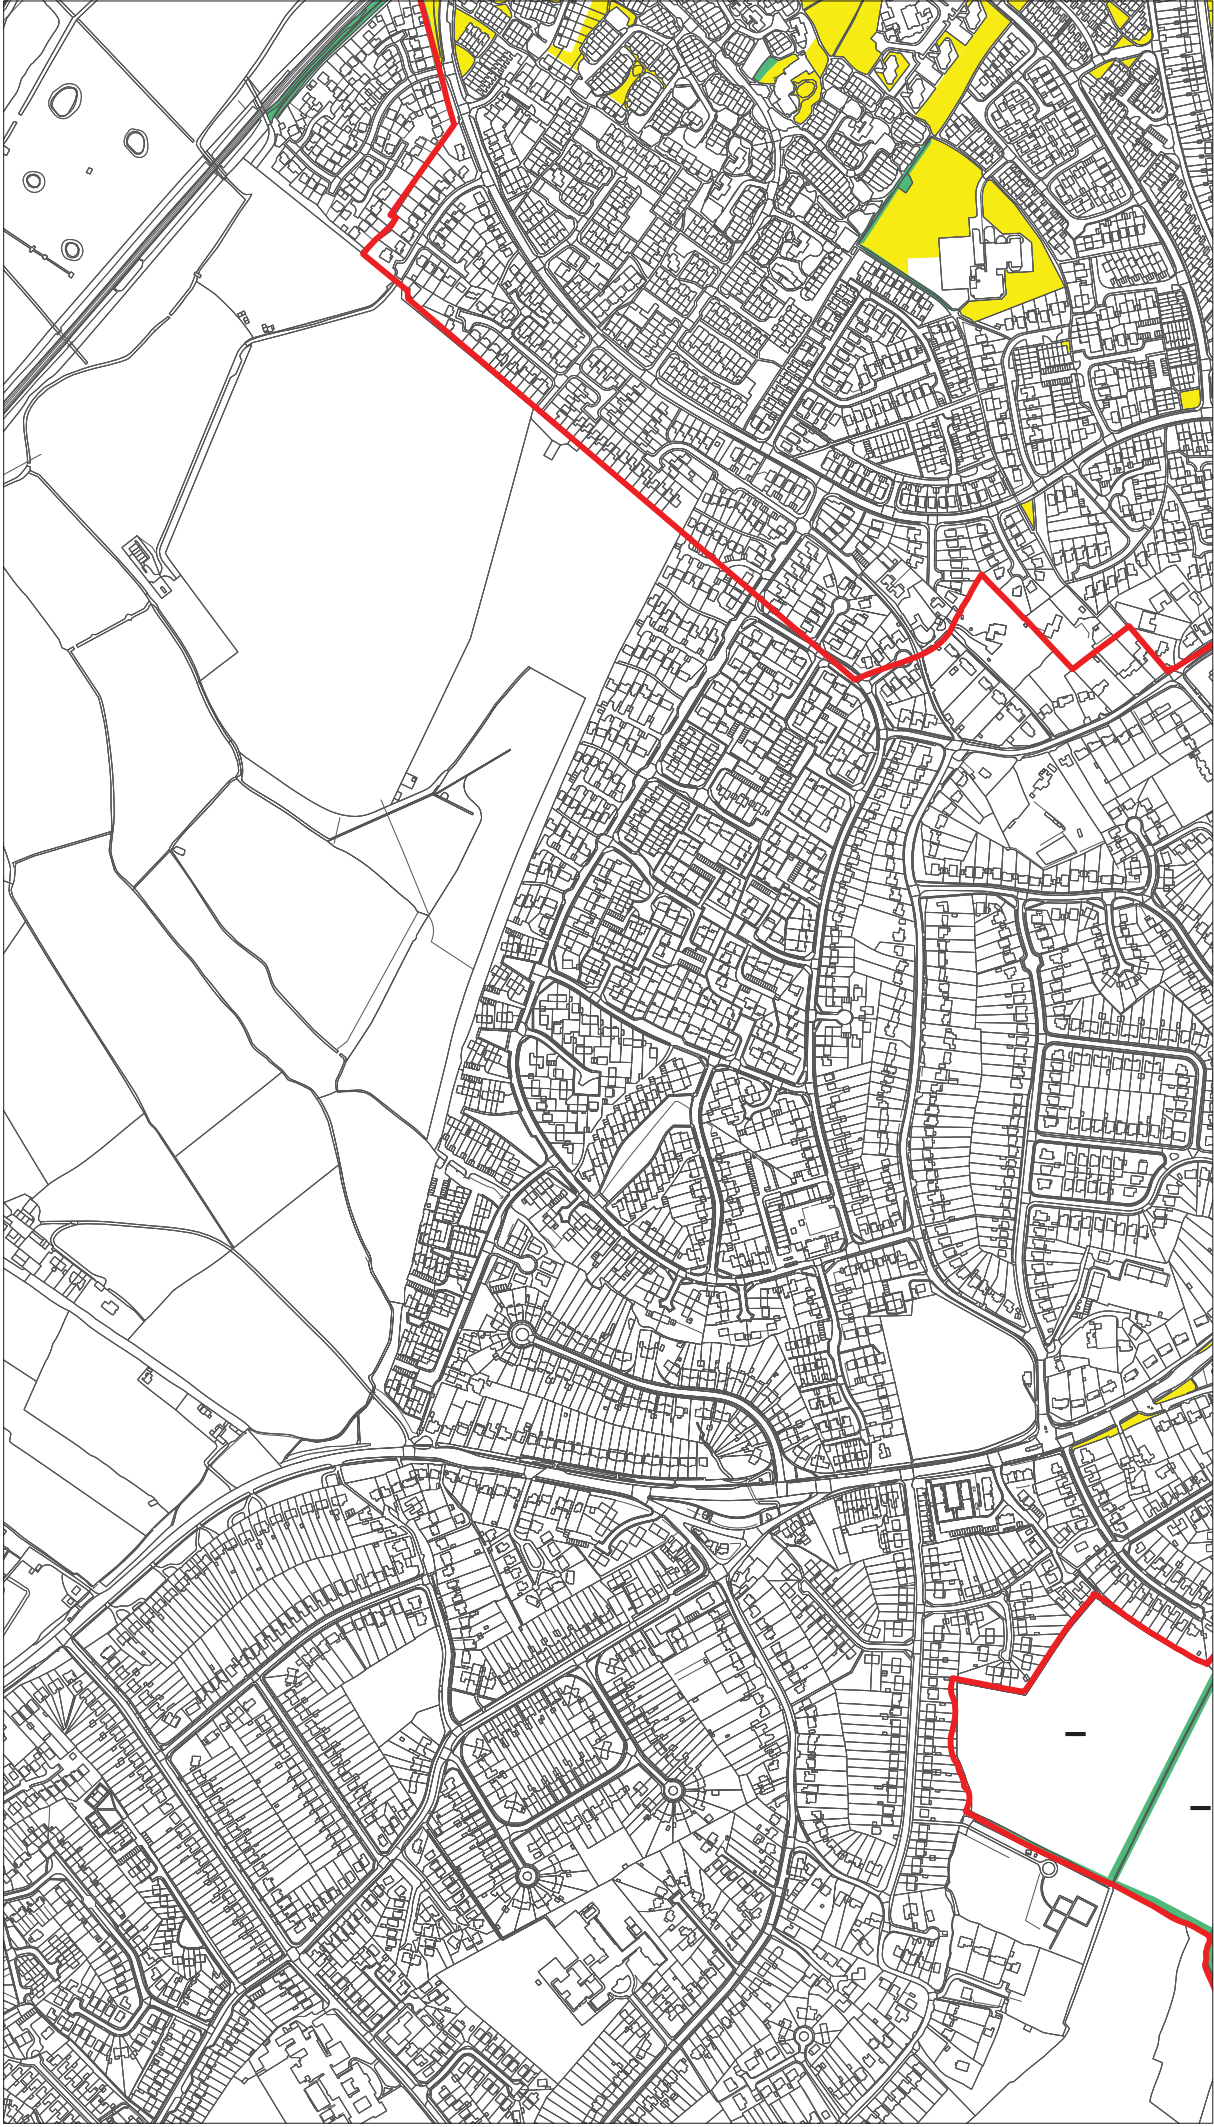

SHEET 5

DAVCAD
CAD DRAUGHTING SERVICES

14 Burgess Close
Widmore, Wiltshire, Wiltshire, Wiltshire, Wiltshire
Wiltshire, Wiltshire, Wiltshire, Wiltshire, Wiltshire
Wiltshire, Wiltshire, Wiltshire, Wiltshire, Wiltshire
Wiltshire, Wiltshire, Wiltshire, Wiltshire, Wiltshire

PARTNER
WILTSHIRE