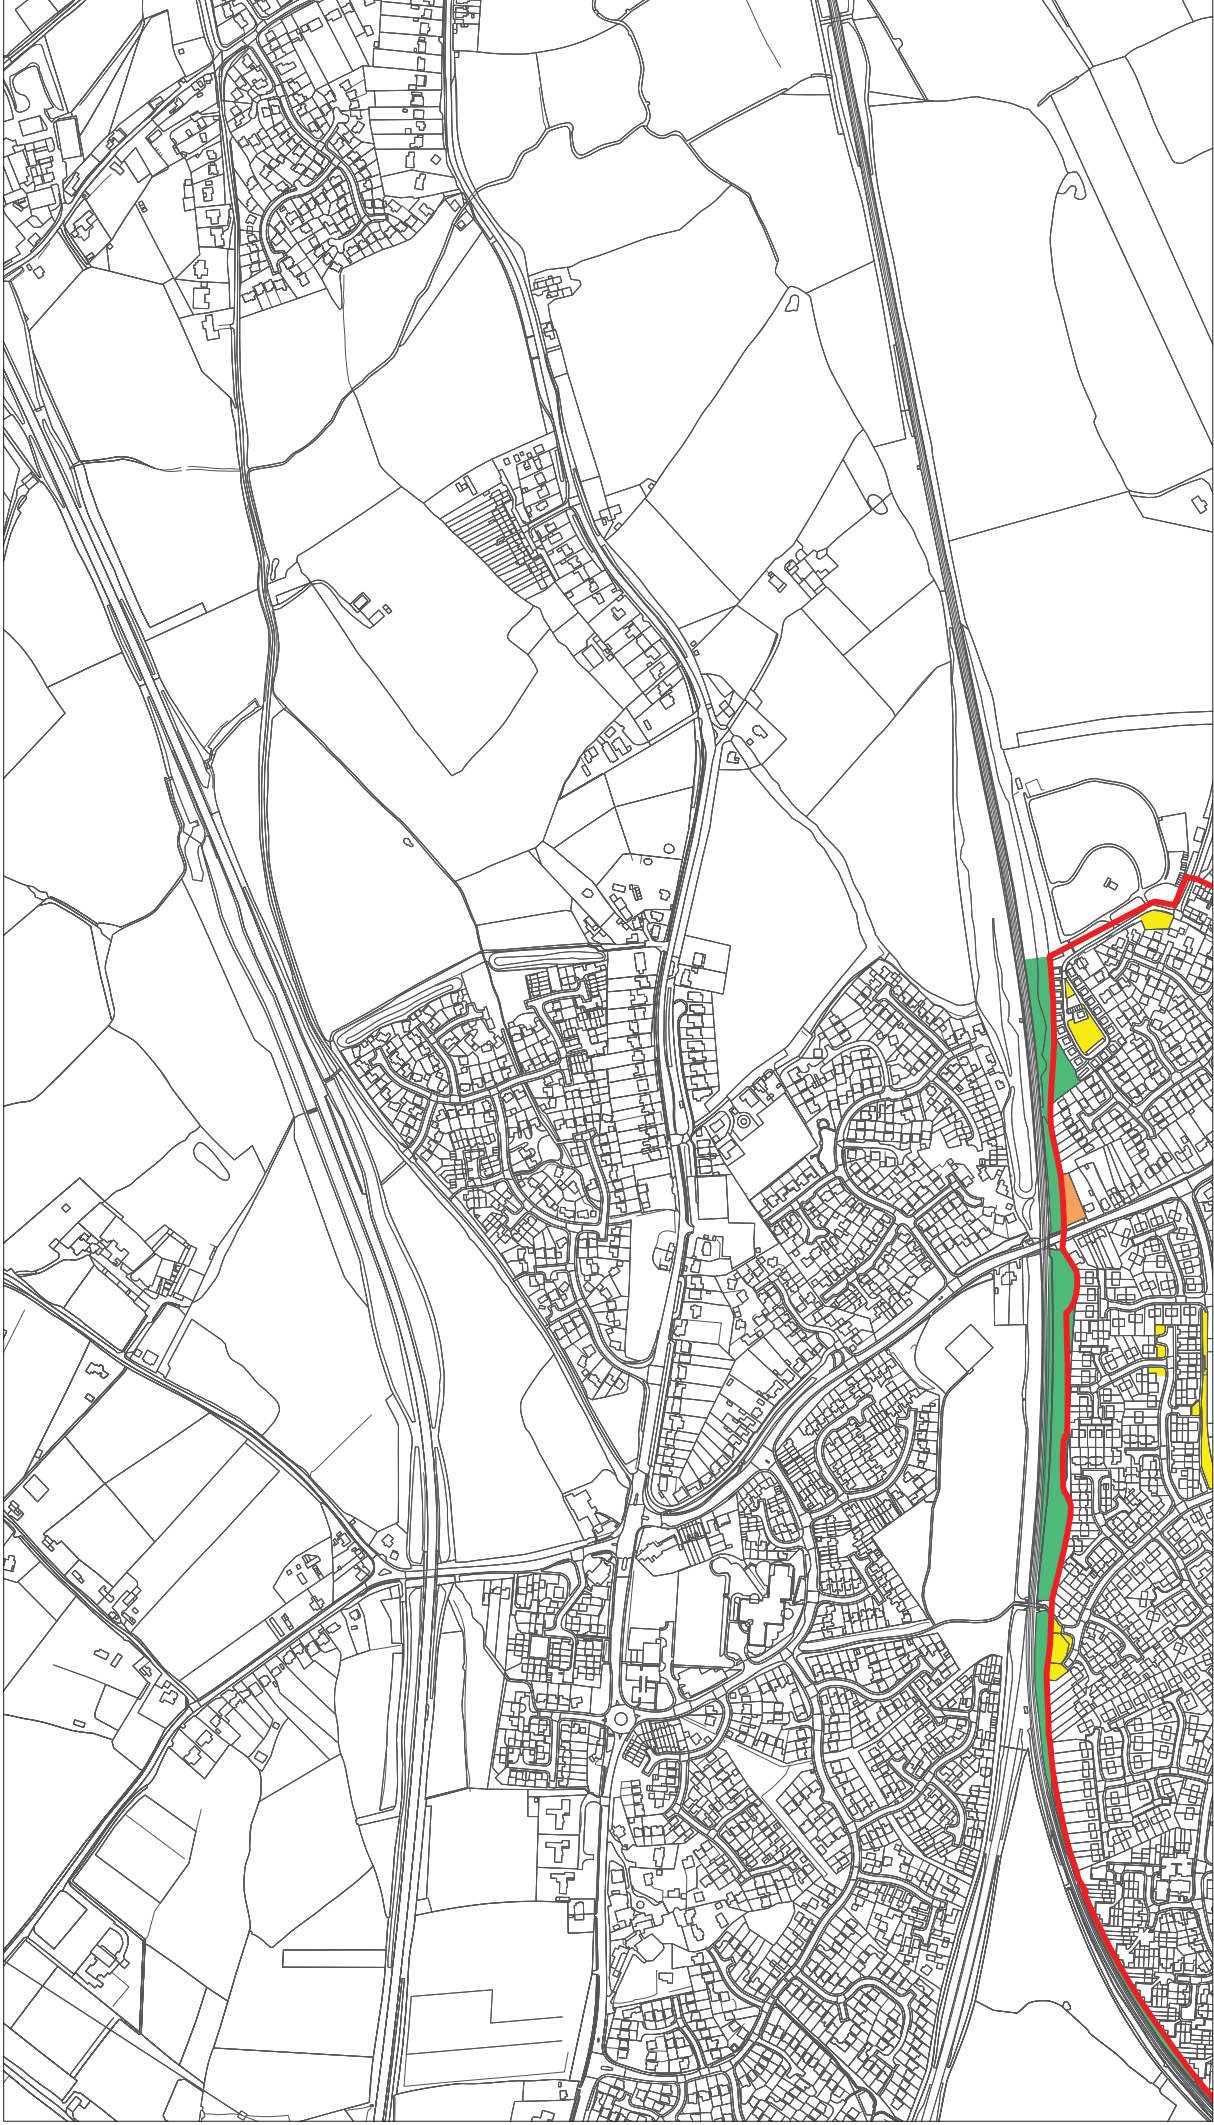

Key

EASTBOURNE PARK

EASTBOURNE BOROUGH

SHEET 1

DAYCAD
CAD DRAUGHTING SERVICES
14 Burgess Close
Widnes, Cheshire, W41 1BQ
Tel: 0151 323 1200
Web: www.daycad.co.uk
Email: info@daycad.co.uk

SHEET 2

SHEET 3

DAVCAD
CAD DRAWING SERVICES