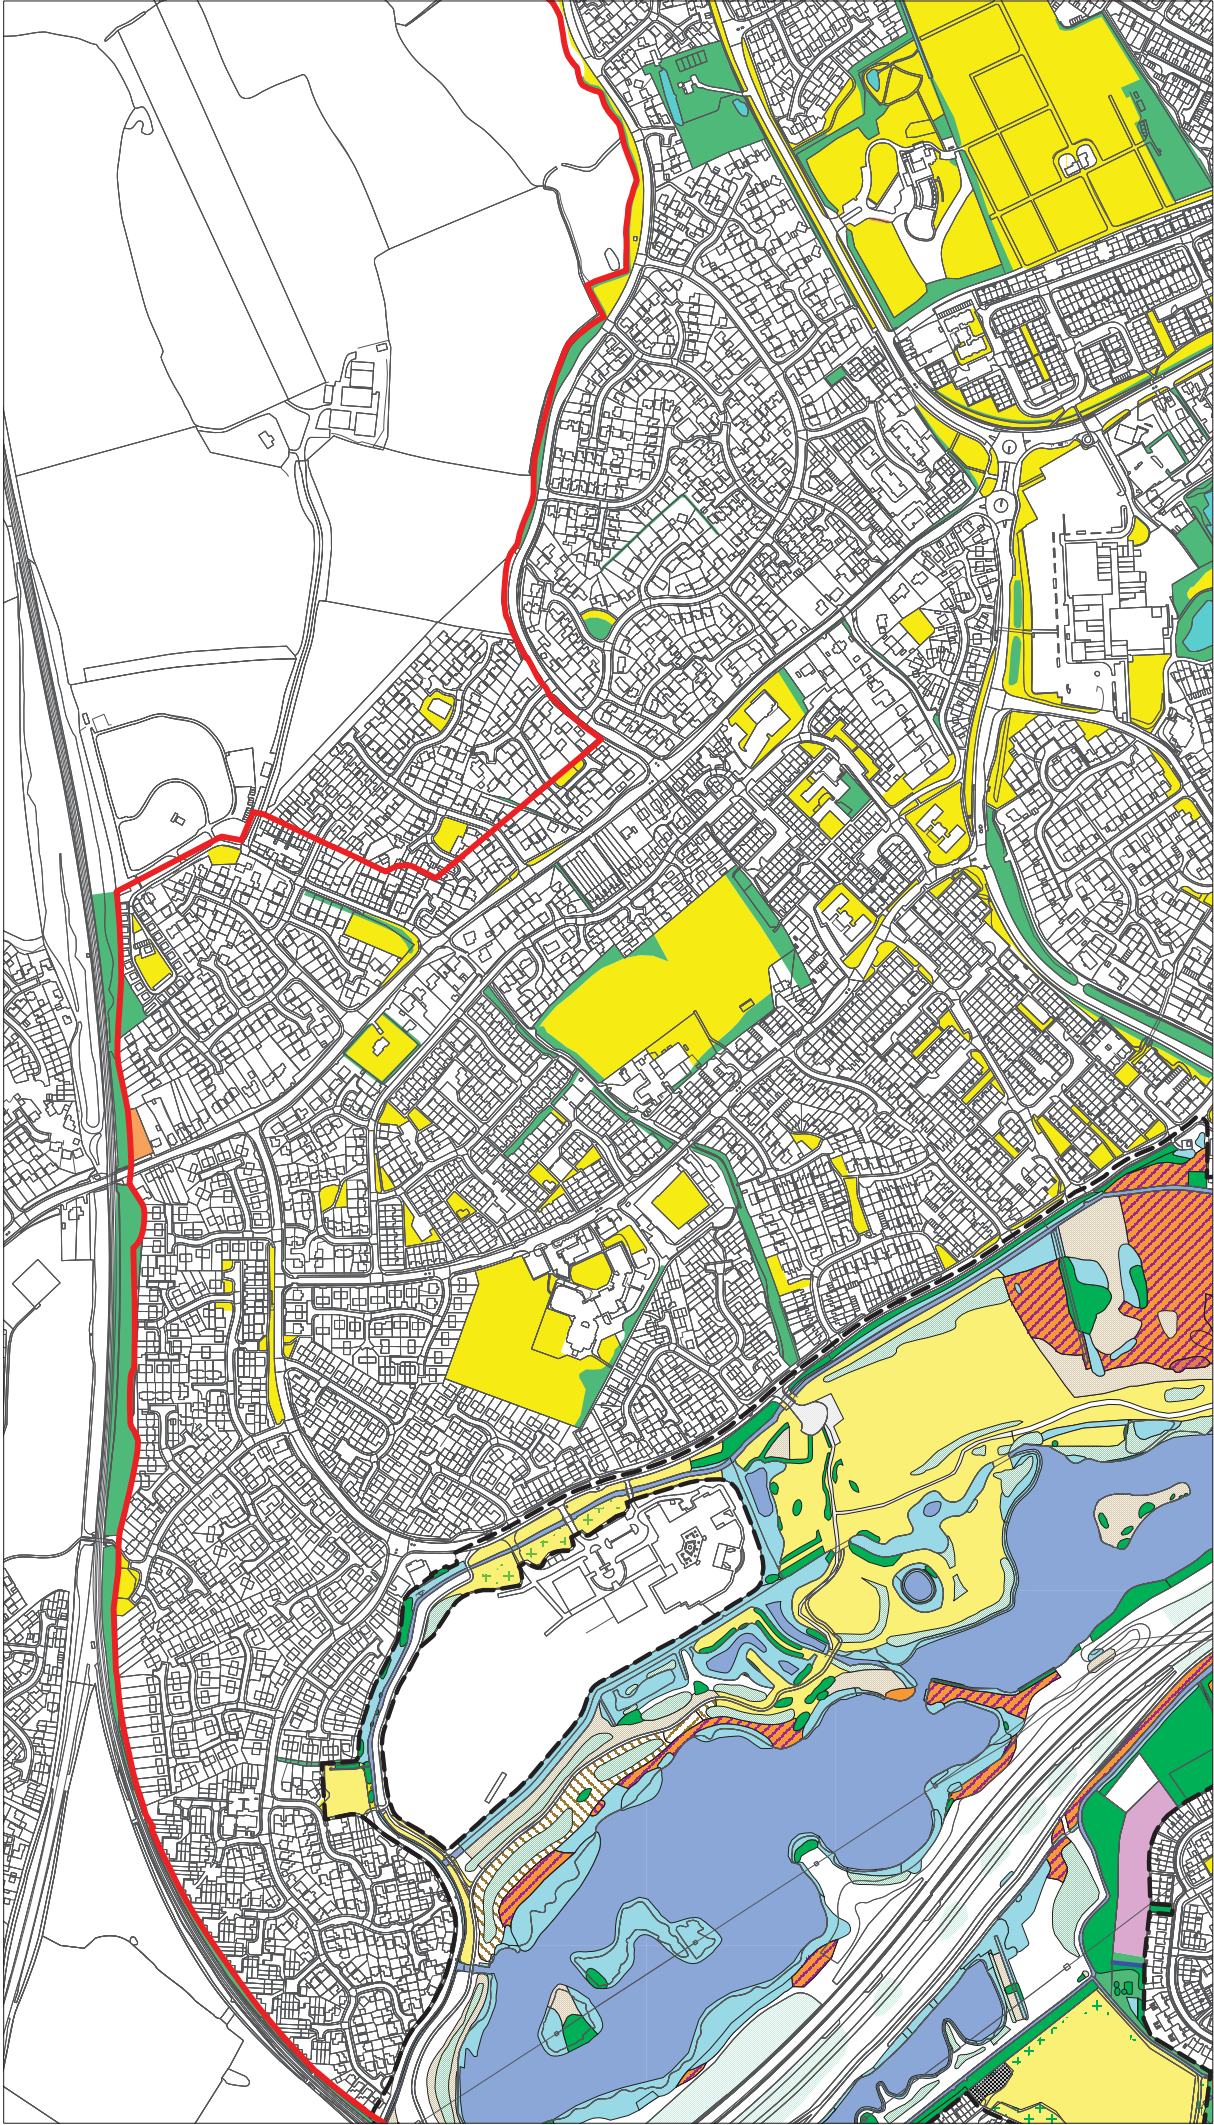

Key

EASTBOURNE PARK

EASTBOURNE BOROUGH

SHEET 1

DAYCAD
CAD DRAUGHTING SERVICES
14 Burgess Close
Widnes, Cheshire, W41 1BQ
Tel: 0151 323 1200
Web: www.daycad.co.uk
Email: info@daycad.co.uk

SHEET 2

SHEET 3

DAVCAD
CAD DRAWING SERVICES