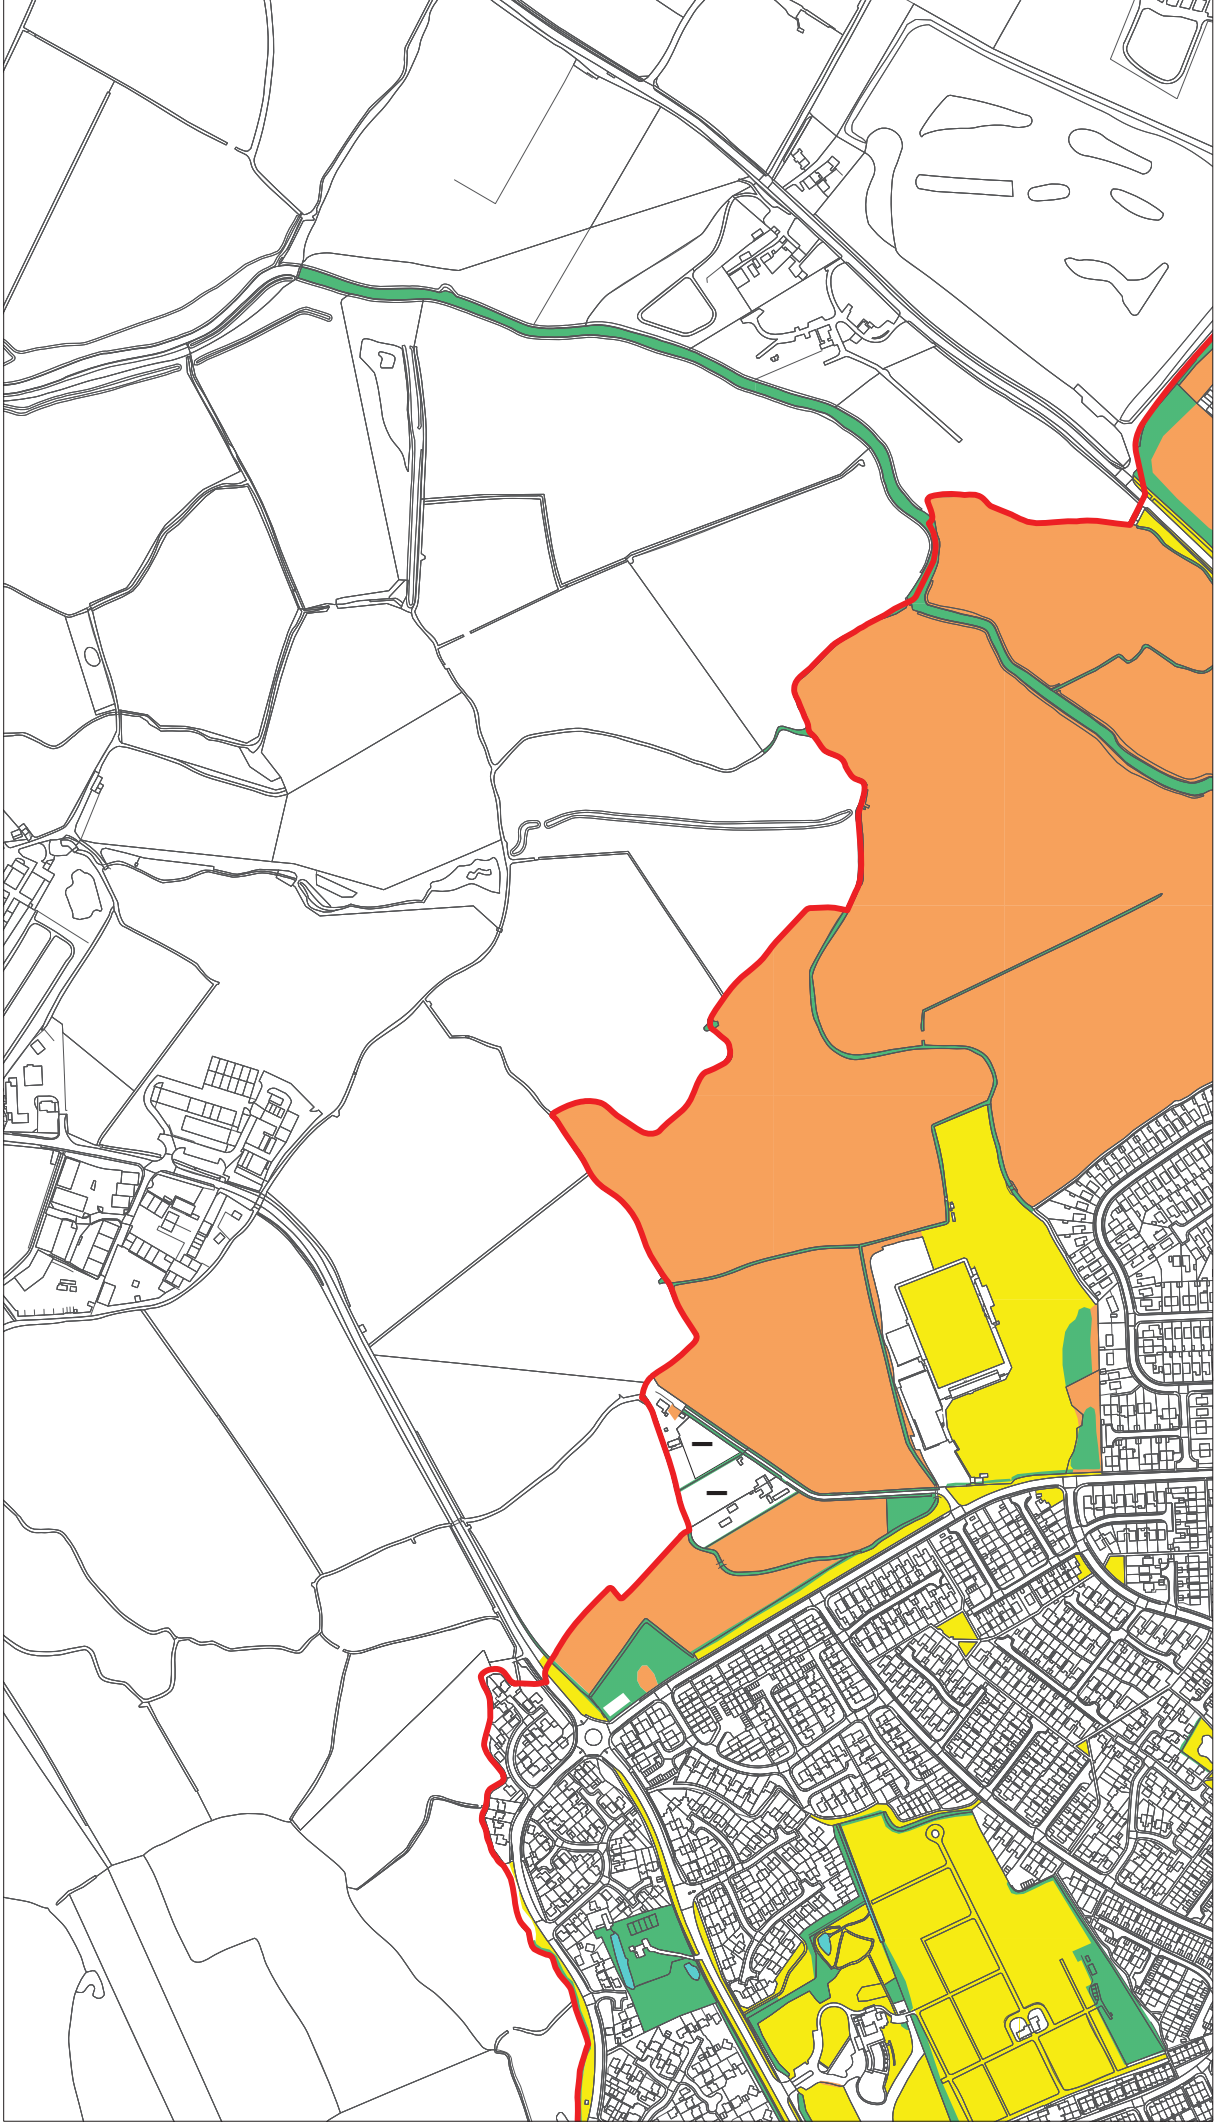

SHEET 4

DAYCAD
CAD DRAUGHTING SERVICES

14 Burgess Close
Widmore Road, Widmore, W15 3BQ
Tel: 01753 733333 | 07970 70707
Website: www.daycad.co.uk
Email: info@daycad.co.uk

PARRISH & CO.
ARCHITECTS