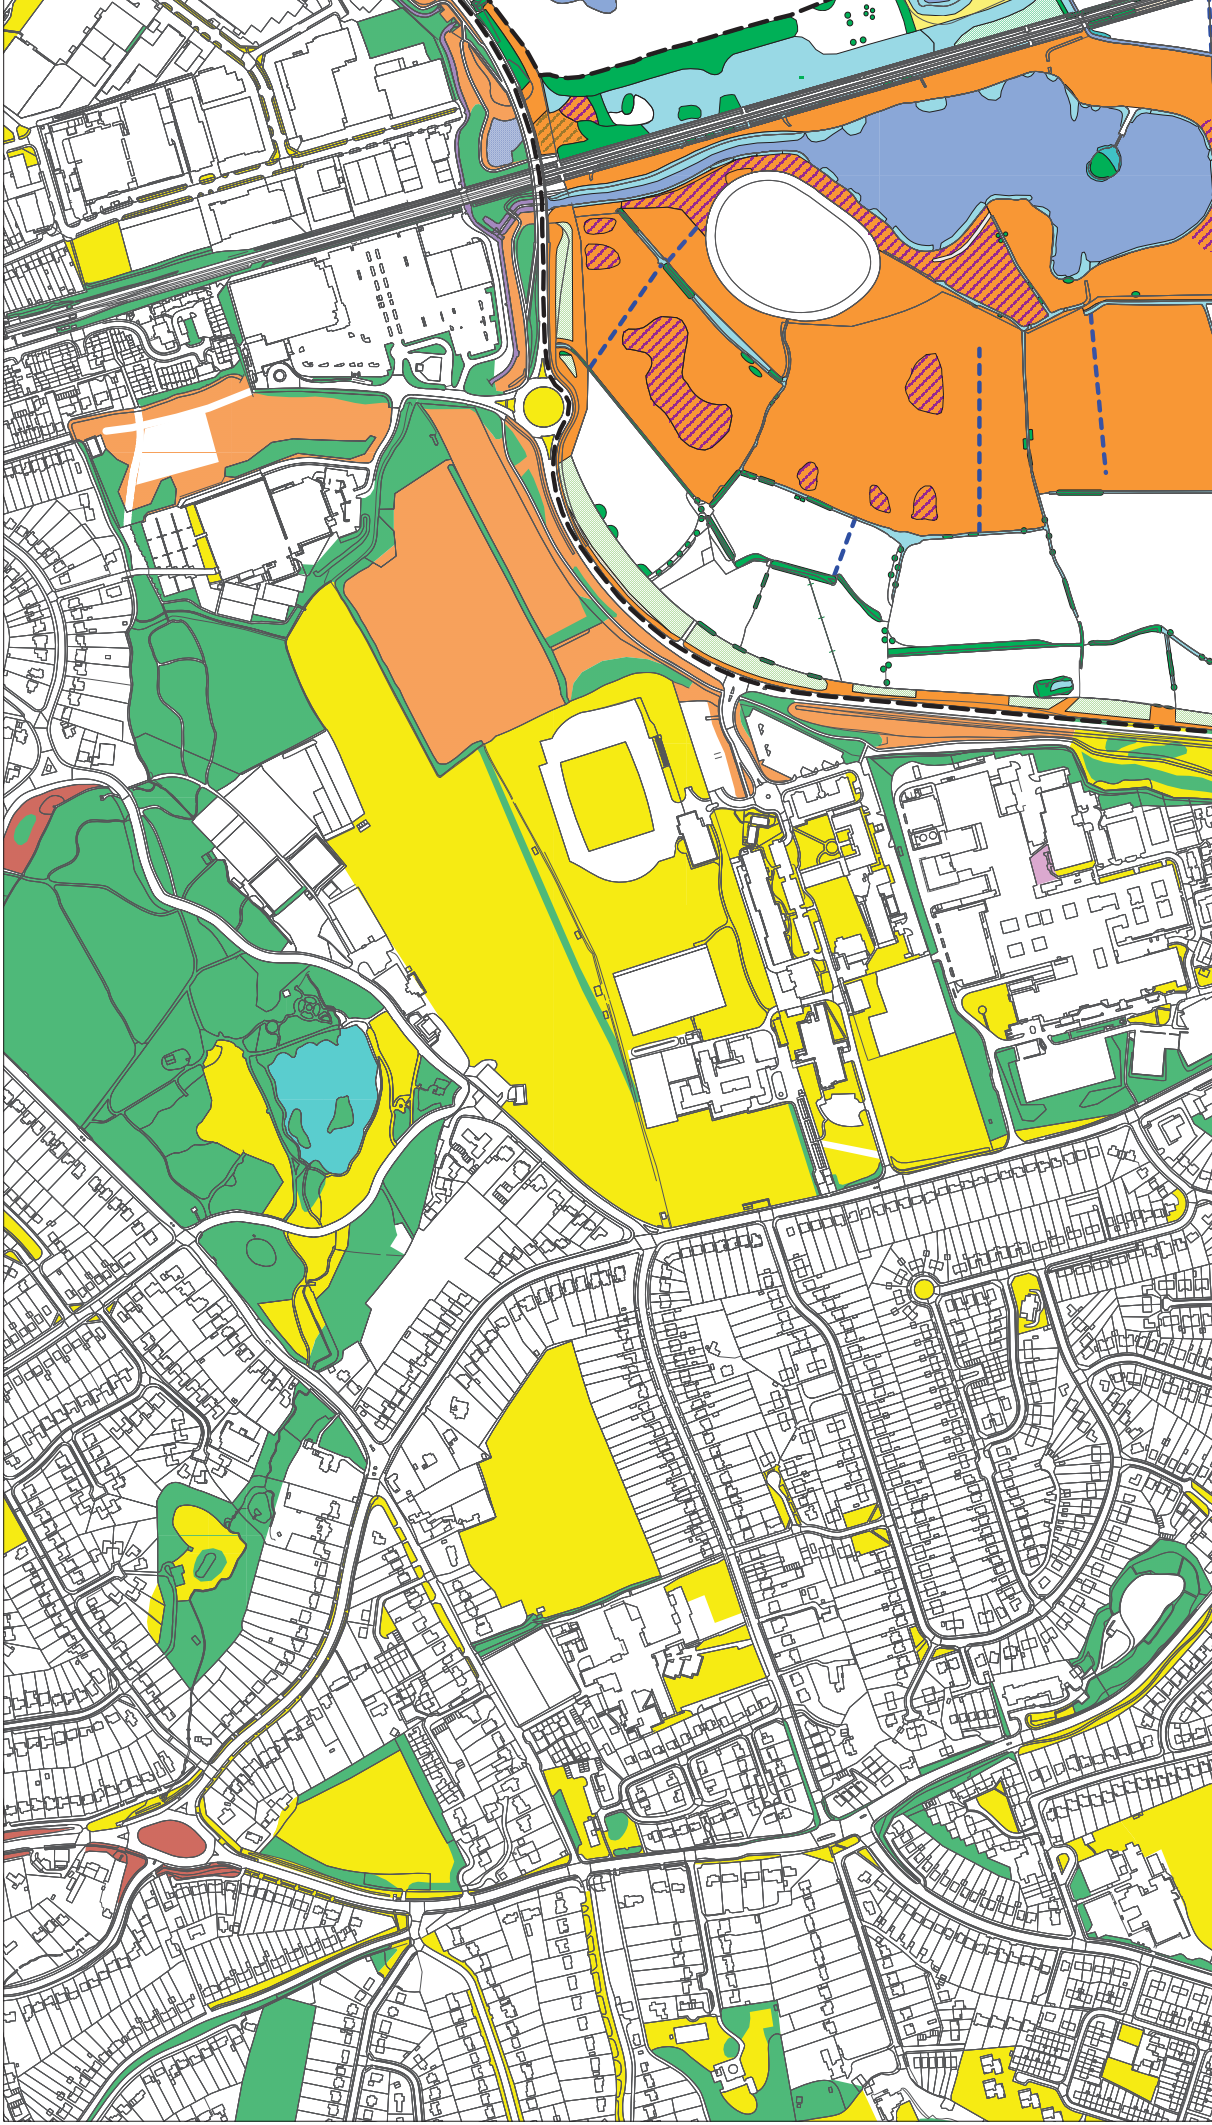

SHEET 12

DAVCAD
CAD DRAUGHTING SERVICES

14 Burgess Close
Widnes, Cheshire, W41 1BA
Tel: 0151 327 2707
Web: www.davcad.co.uk
Email: info@davcad.co.uk

PH PARTNERSHIP
PLANNING CONSULTANTS