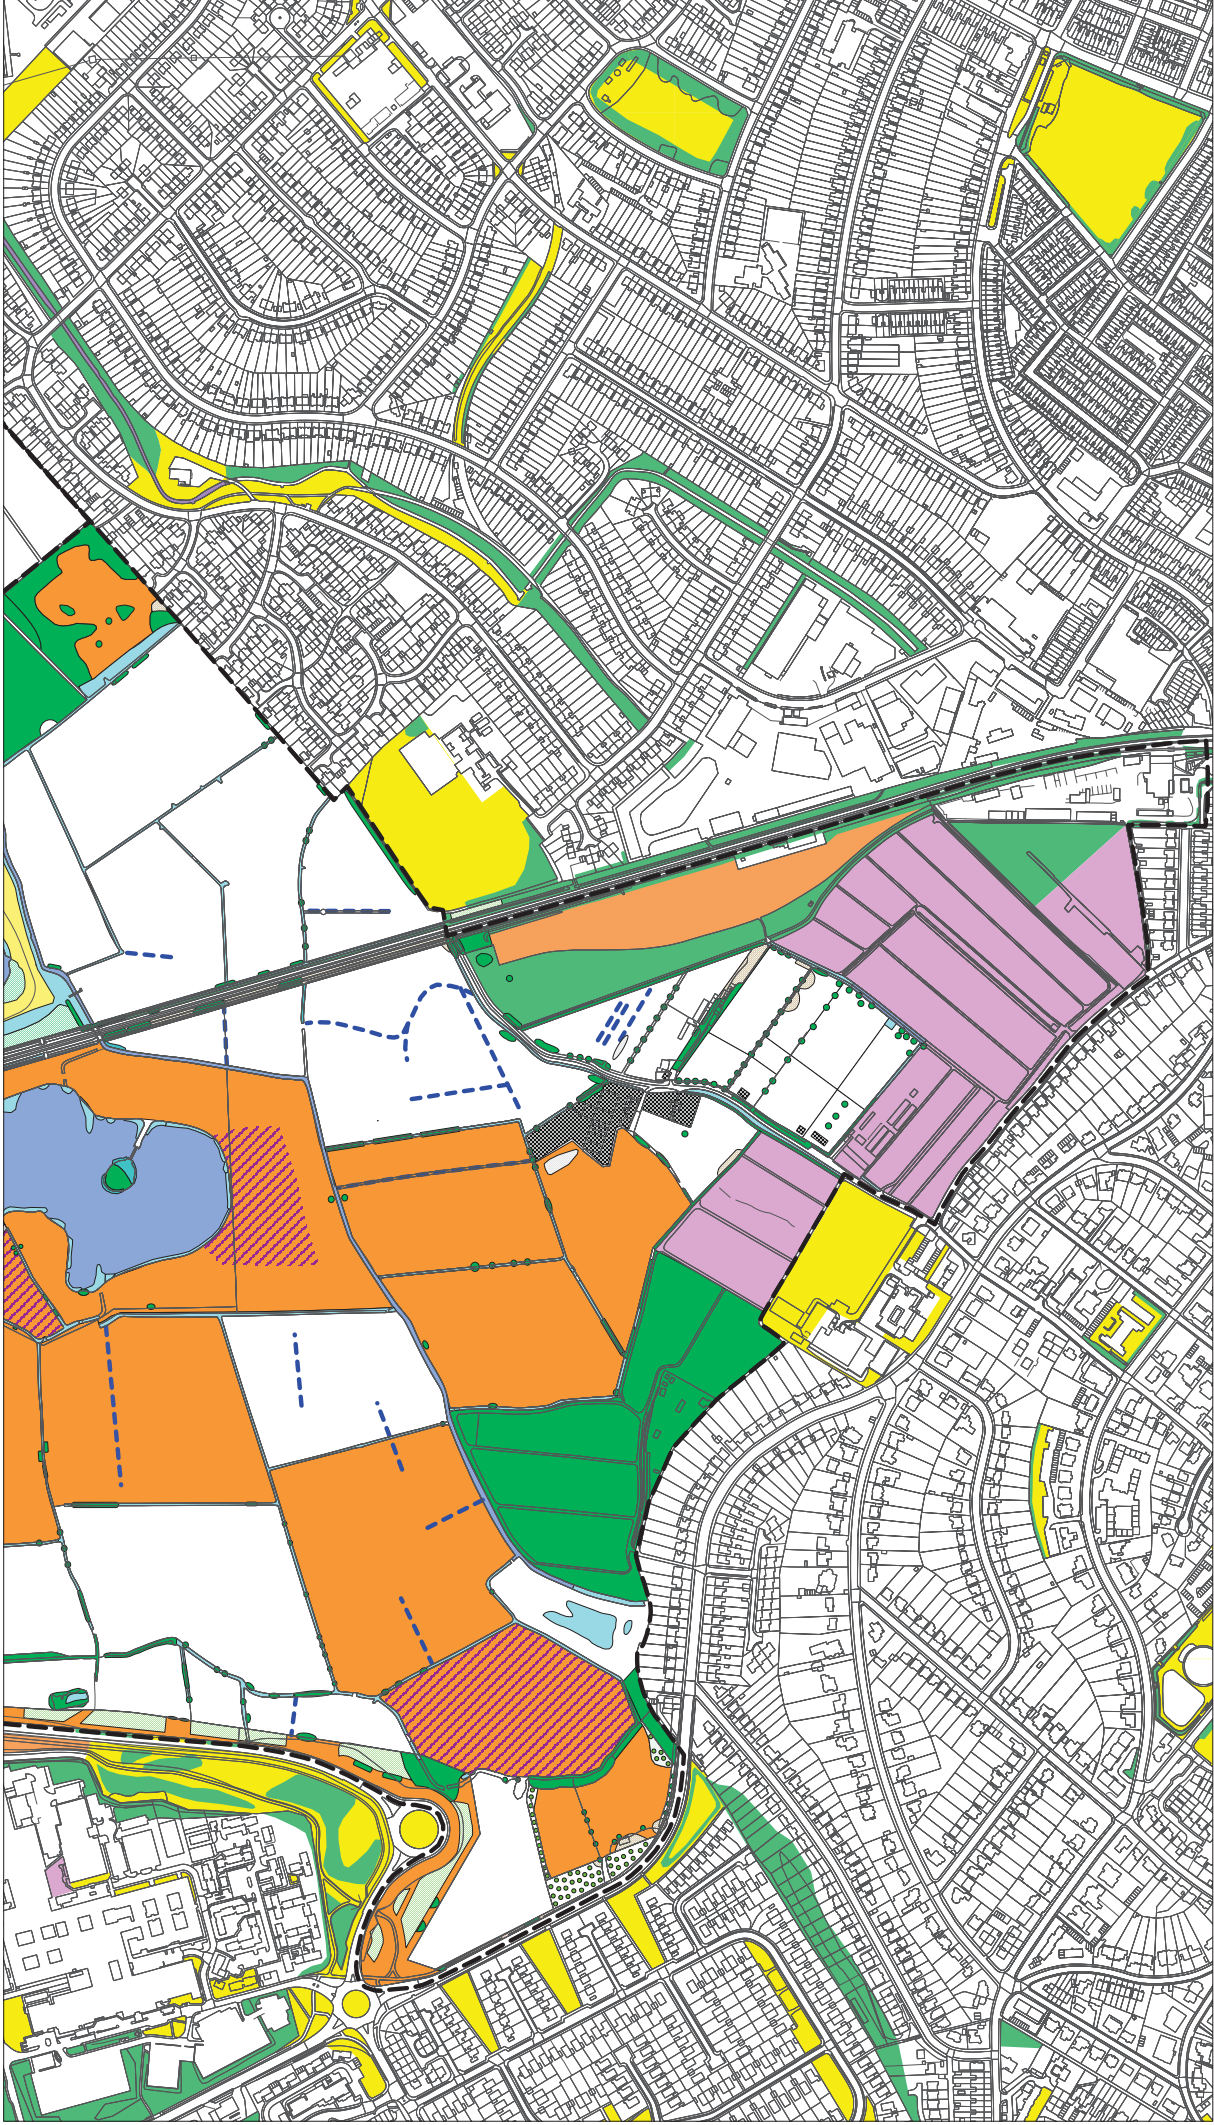

SHEET 16

DAYCAD
CAD DRAUGHTING SERVICES
14, Burgess Close
The Mill, Mill Lane, Walsley, Walsley, S61 3BP
Tel: 01924 771333, 07927
Web: www.daycad.co.uk
Email: info@daycad.co.uk