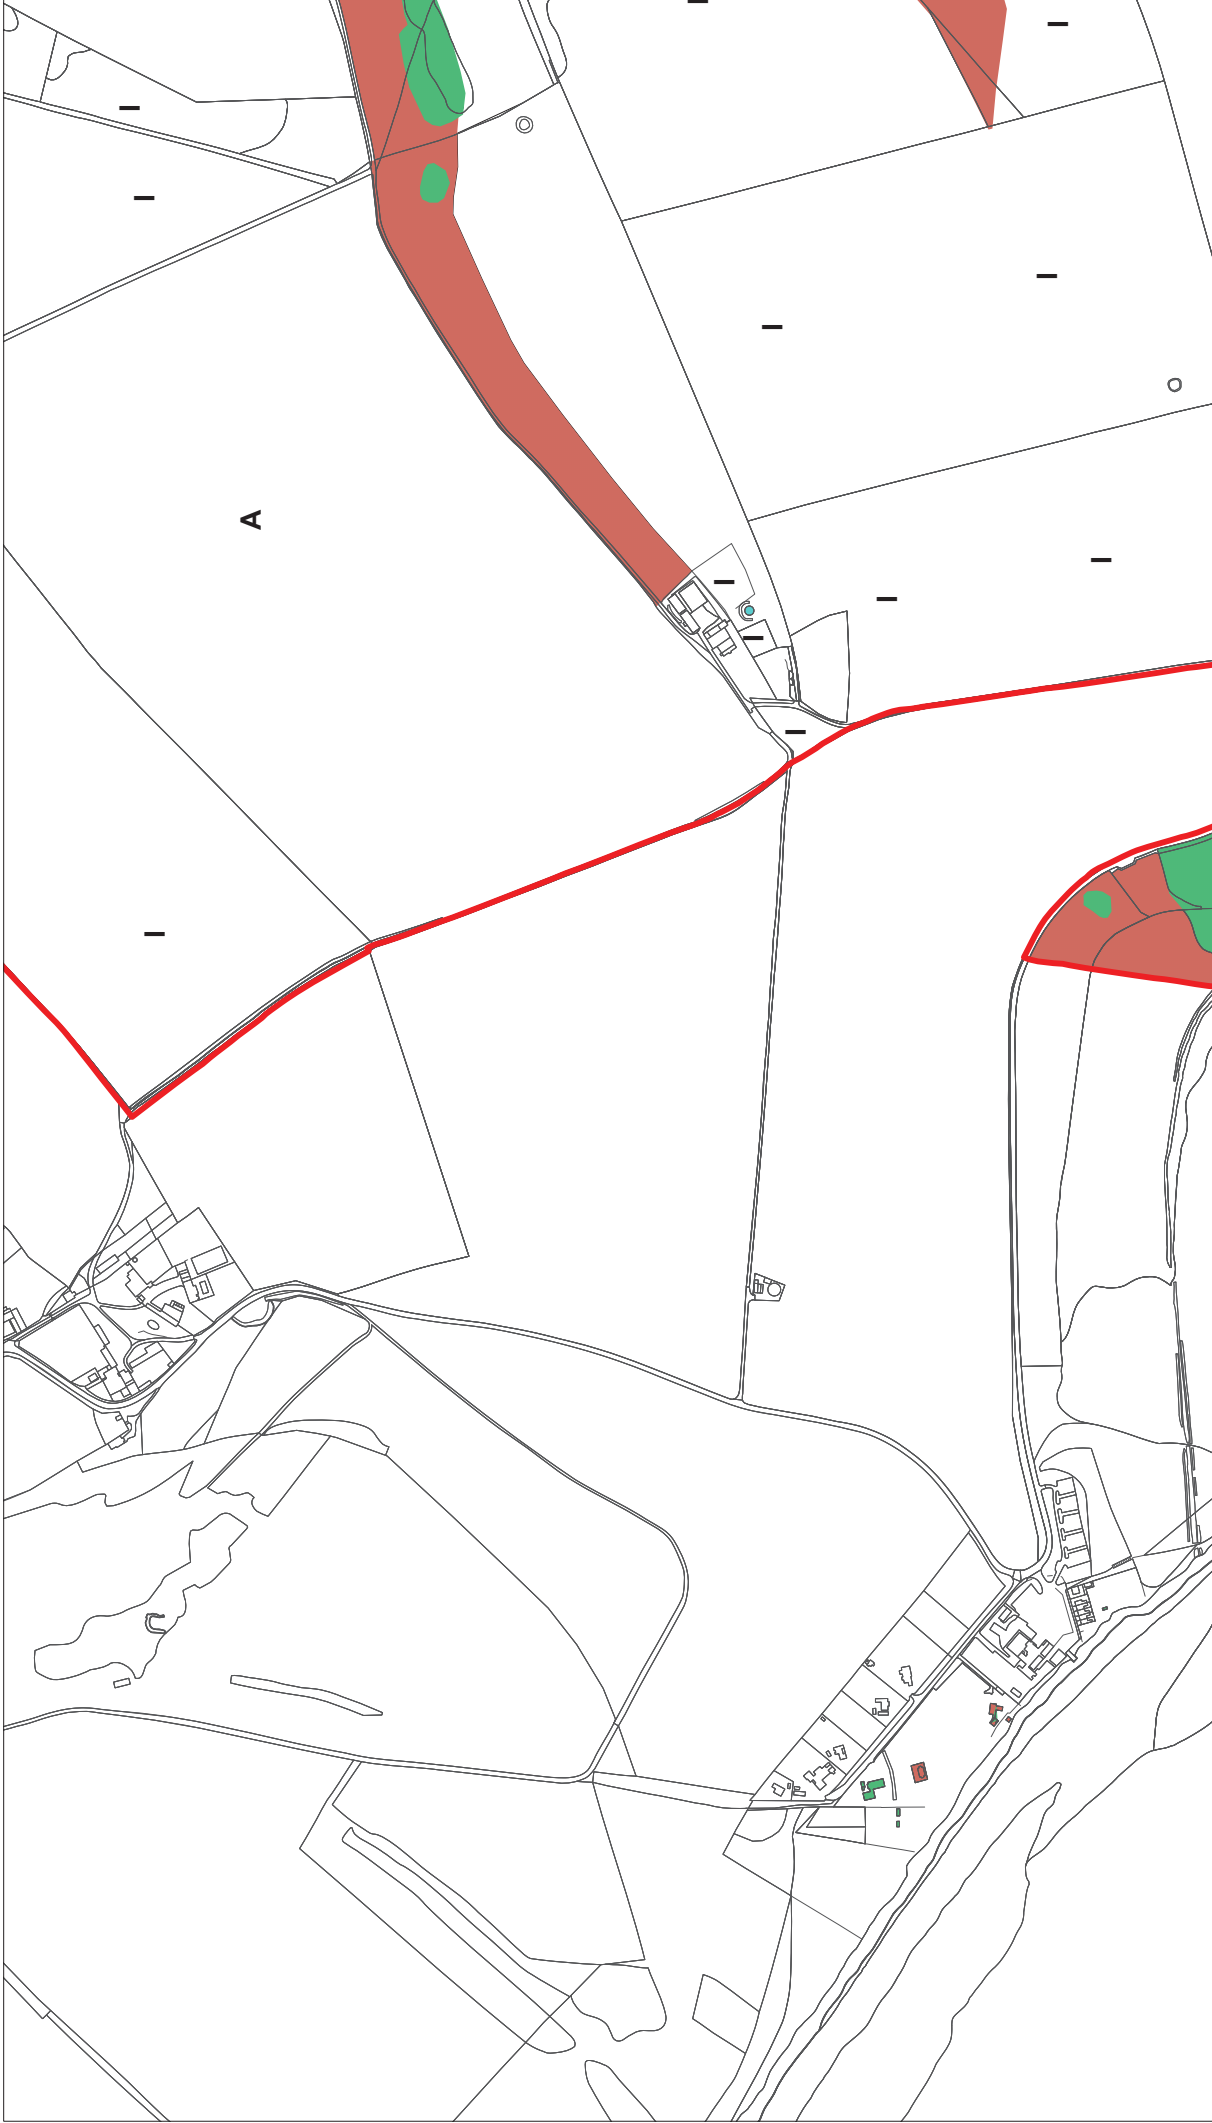

SHEET 31

DAVCAD
CAD DRAUGHTING SERVICES
14, Burgess Close
Widmore, Wiltshire, Wiltshire, Wiltshire, Wiltshire, Wiltshire
Tel: 01753 823231 / 01753 823232
Email: info@davcad.co.uk

The Fish Partnership
Partnership
The Fish Partnership