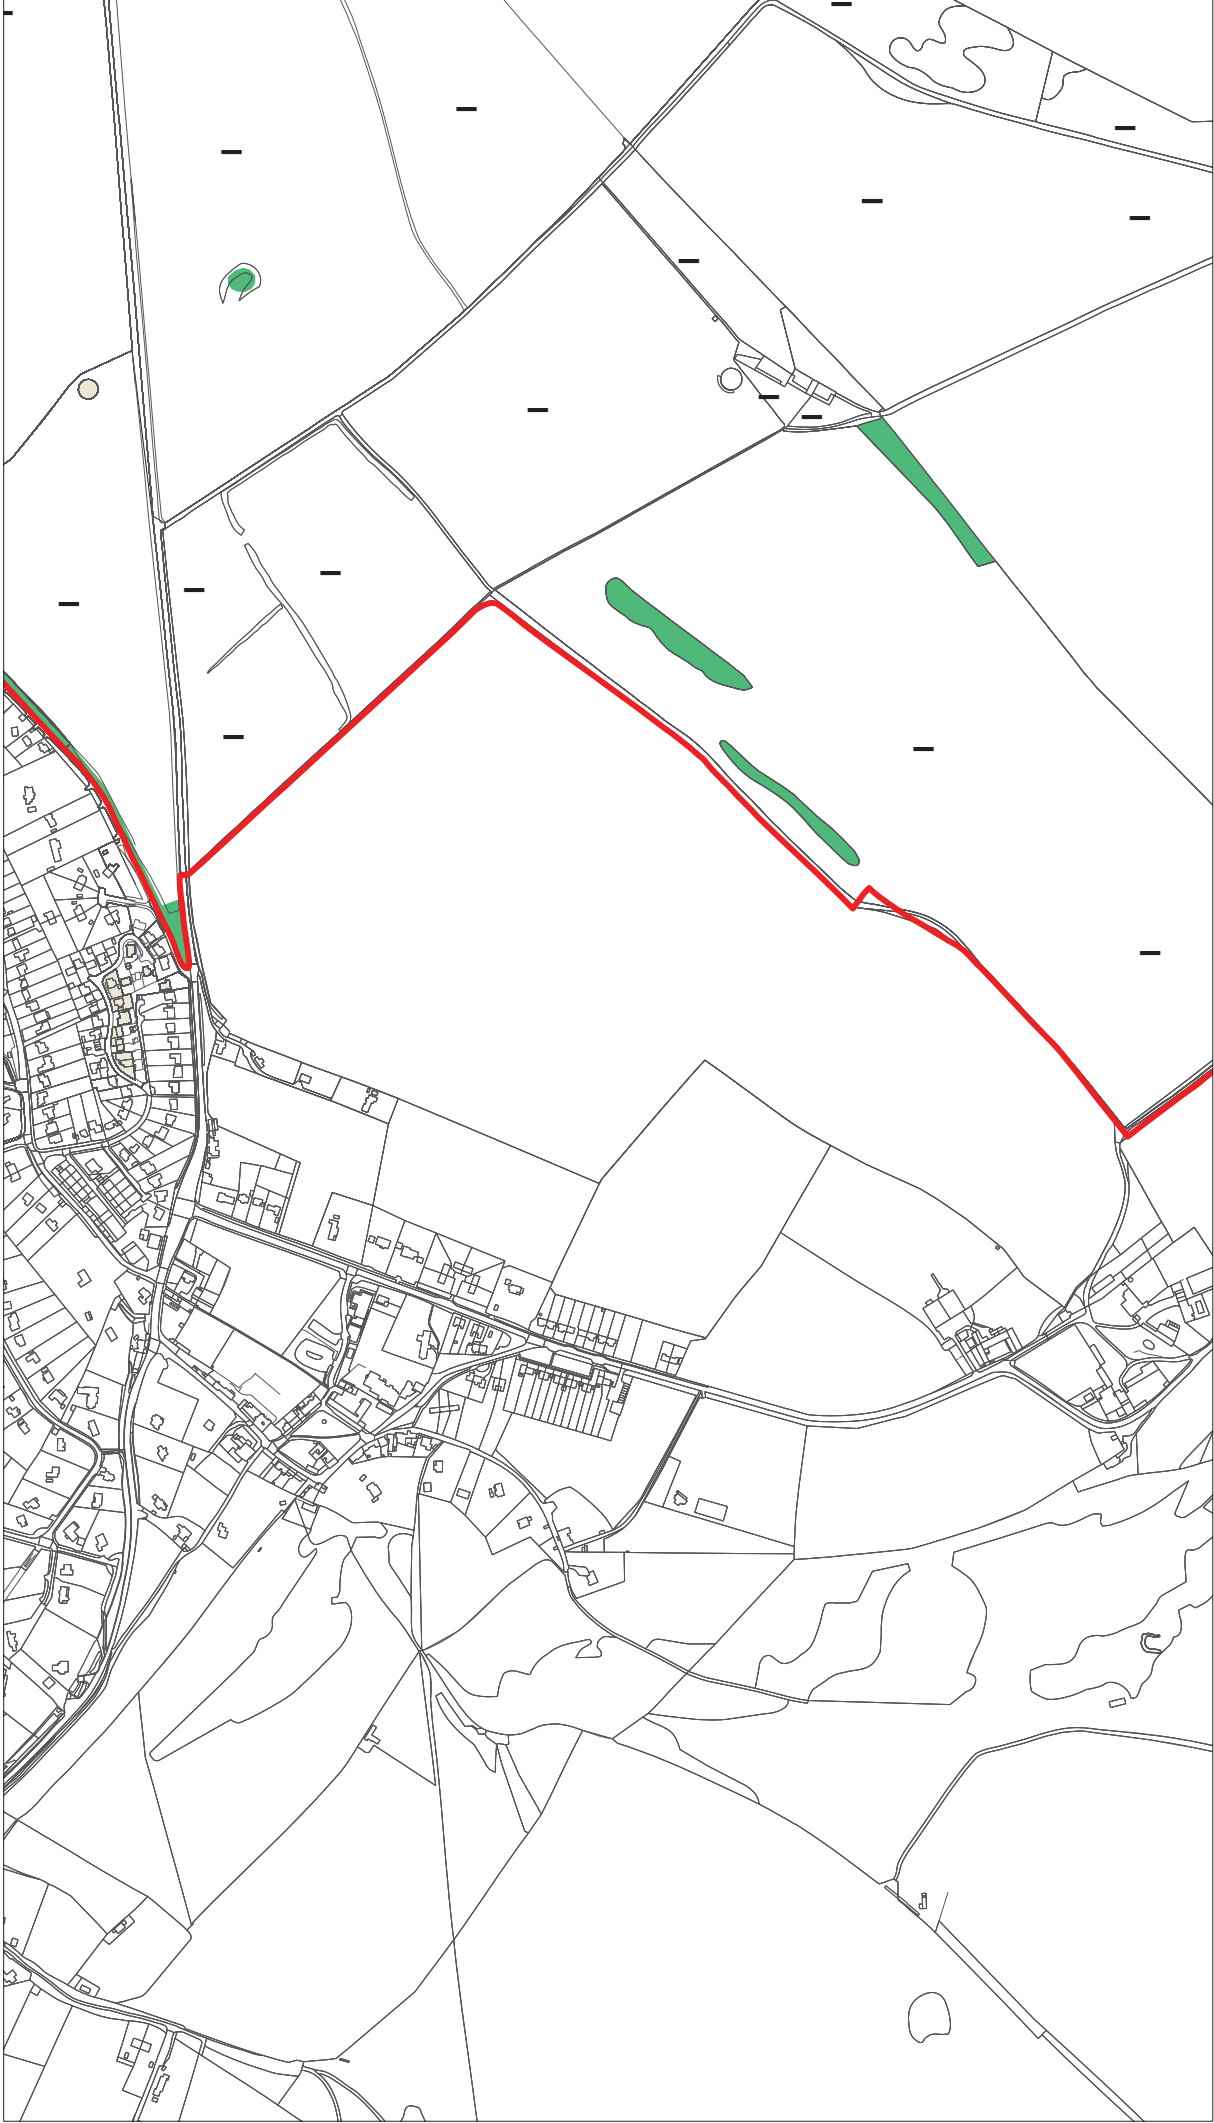

SHEET 30

DAYCAD
CAD DRAUGHTING SERVICES
14, Burgess Close
Widmore, Wiltshire, Wiltshire, Wiltshire, Wiltshire, Wiltshire
Tel: 01753 871333 / 01753 871333
Website: <http://www.daycad.co.uk>
Email: info@daycad.co.uk

THE PARTNER GROUP
A GROUP OF COMPANIES
SPECIALISING IN
CONSTRUCTION SERVICES