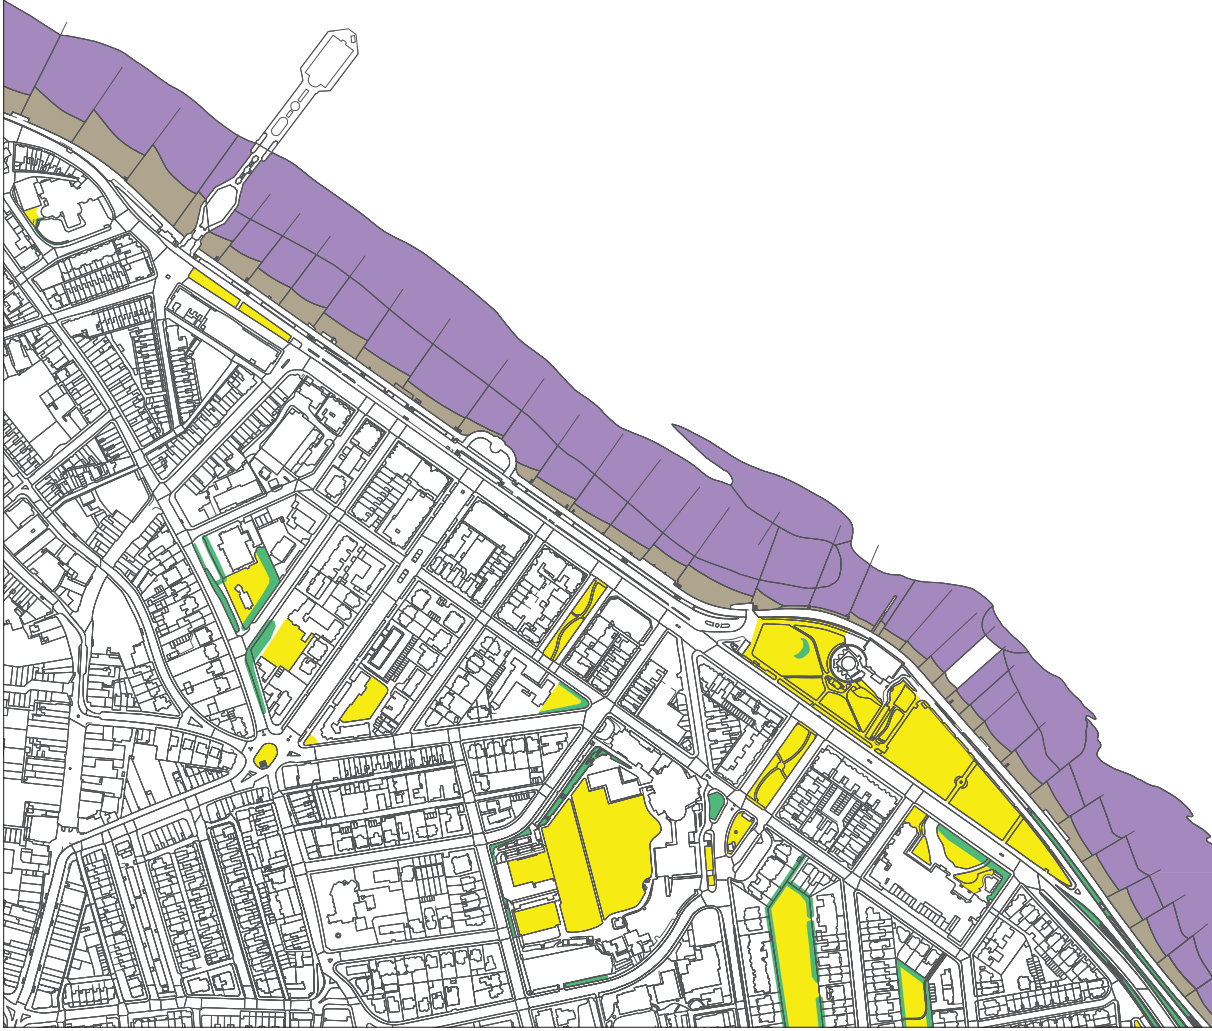

SHEET 26

DAYCAD
CAD CONSULTING SERVICES
14, Burgess Close
The Business Centre, Burgess Way, Walsley, R61 1JF
Tel: 01921 733333 | 07927
Website: www.daycad.co.uk
Email: info@daycad.co.uk

PSH
PARTNERSHIP
PLANNING & SURVEYING