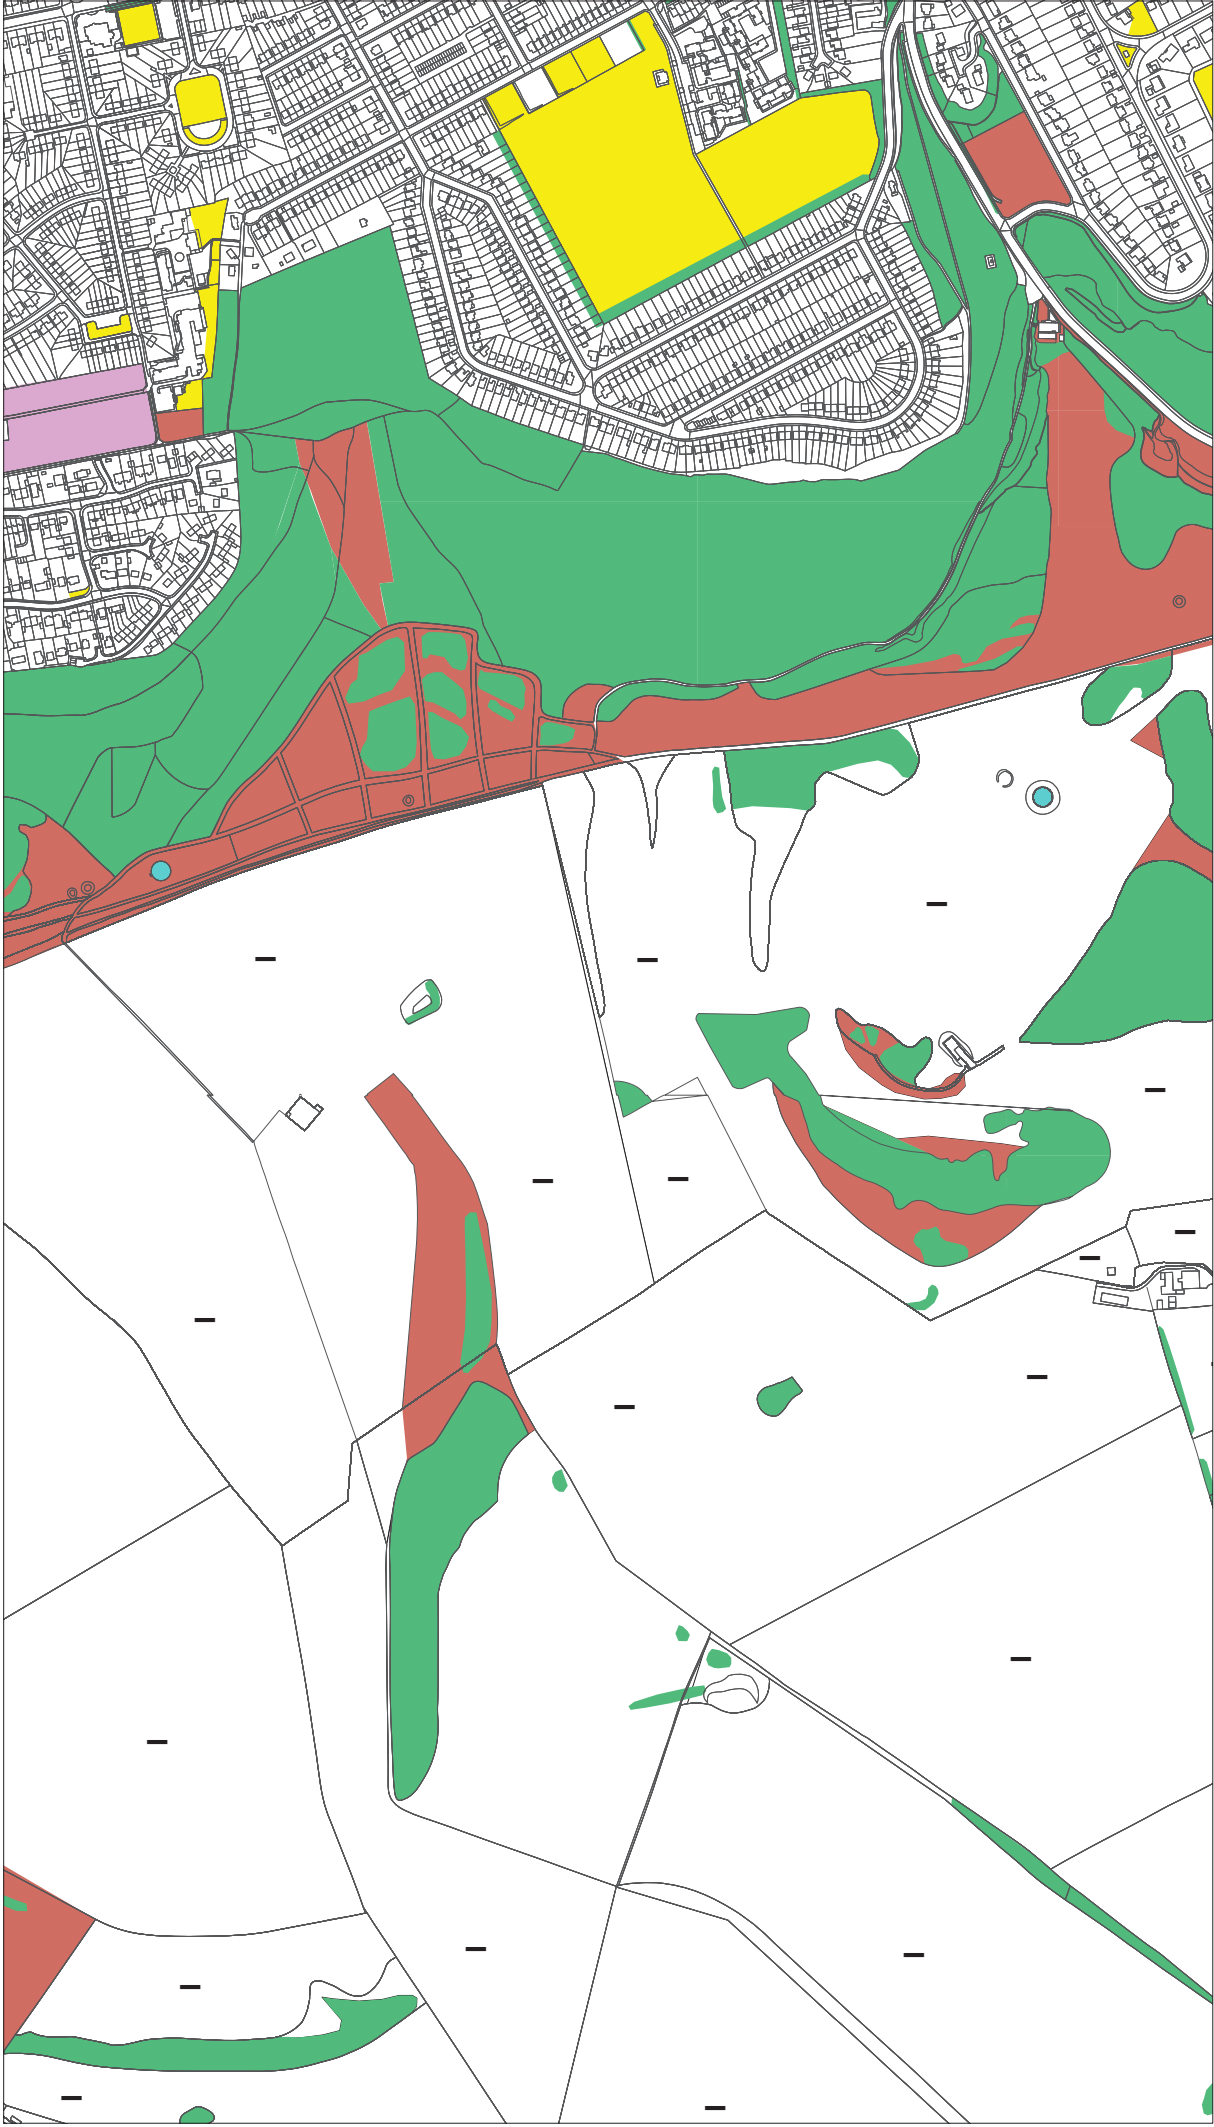

# SHEET 19

**DAYCAD**  
CAD DRAUGHTING SERVICES  
14, Burgess Close  
The Mill, Burgess Road, WALSLEY  
Tel: 01921 751333, 0202027  
Web: [www.daycad.co.uk](http://www.daycad.co.uk)  
Email: [info@daycad.co.uk](mailto:info@daycad.co.uk)