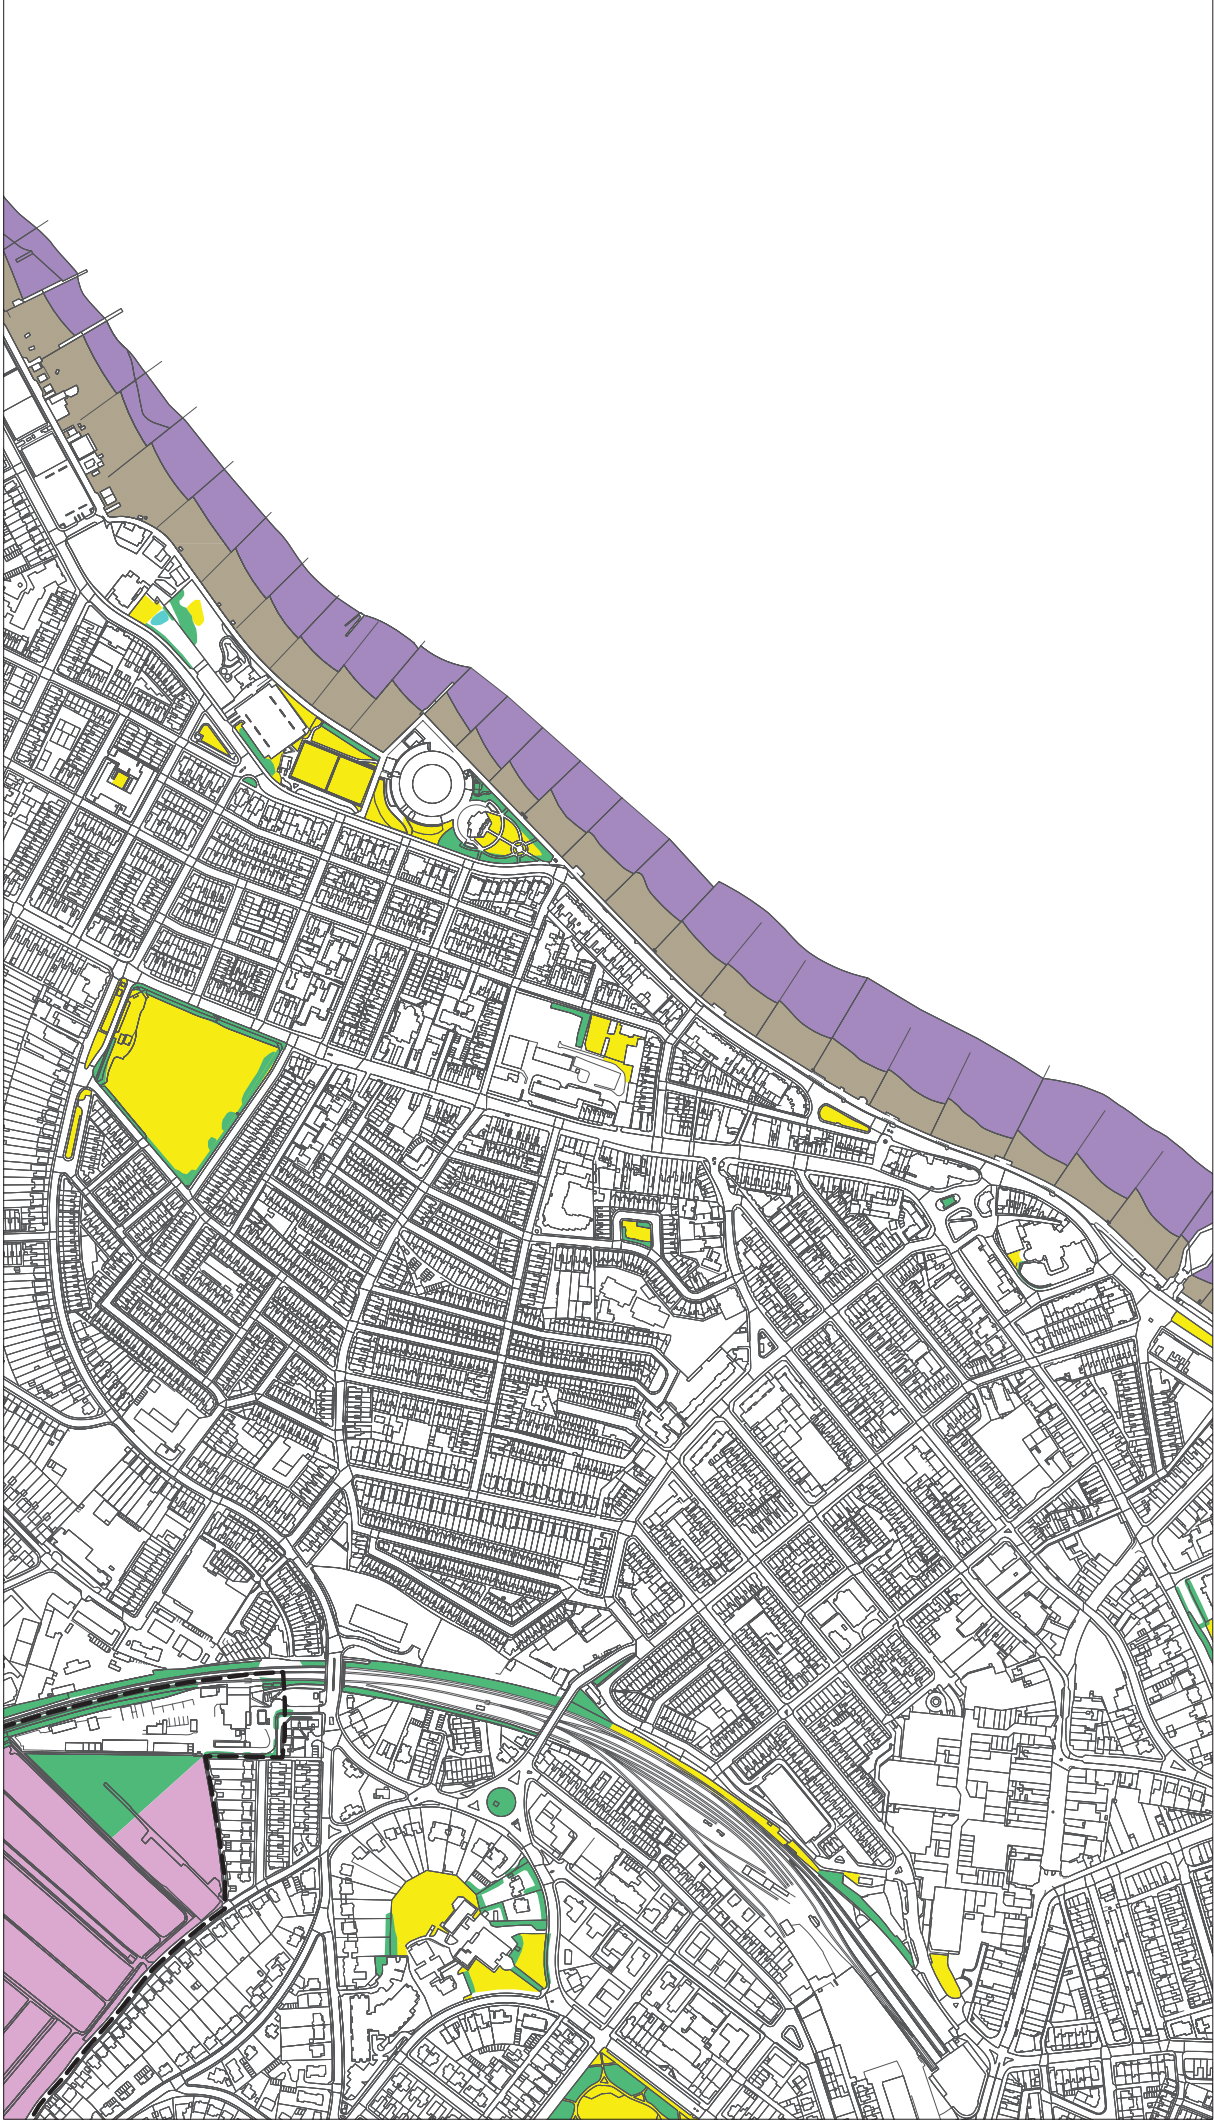

SHEET 19

DAYCAD
CAD DRAUGHTING SERVICES
14, Burgess Close
The Mill, Burgess Road, WALSLEY
Tel: 01921 751333, 0202027
Web: www.daycad.co.uk
Email: info@daycad.co.uk