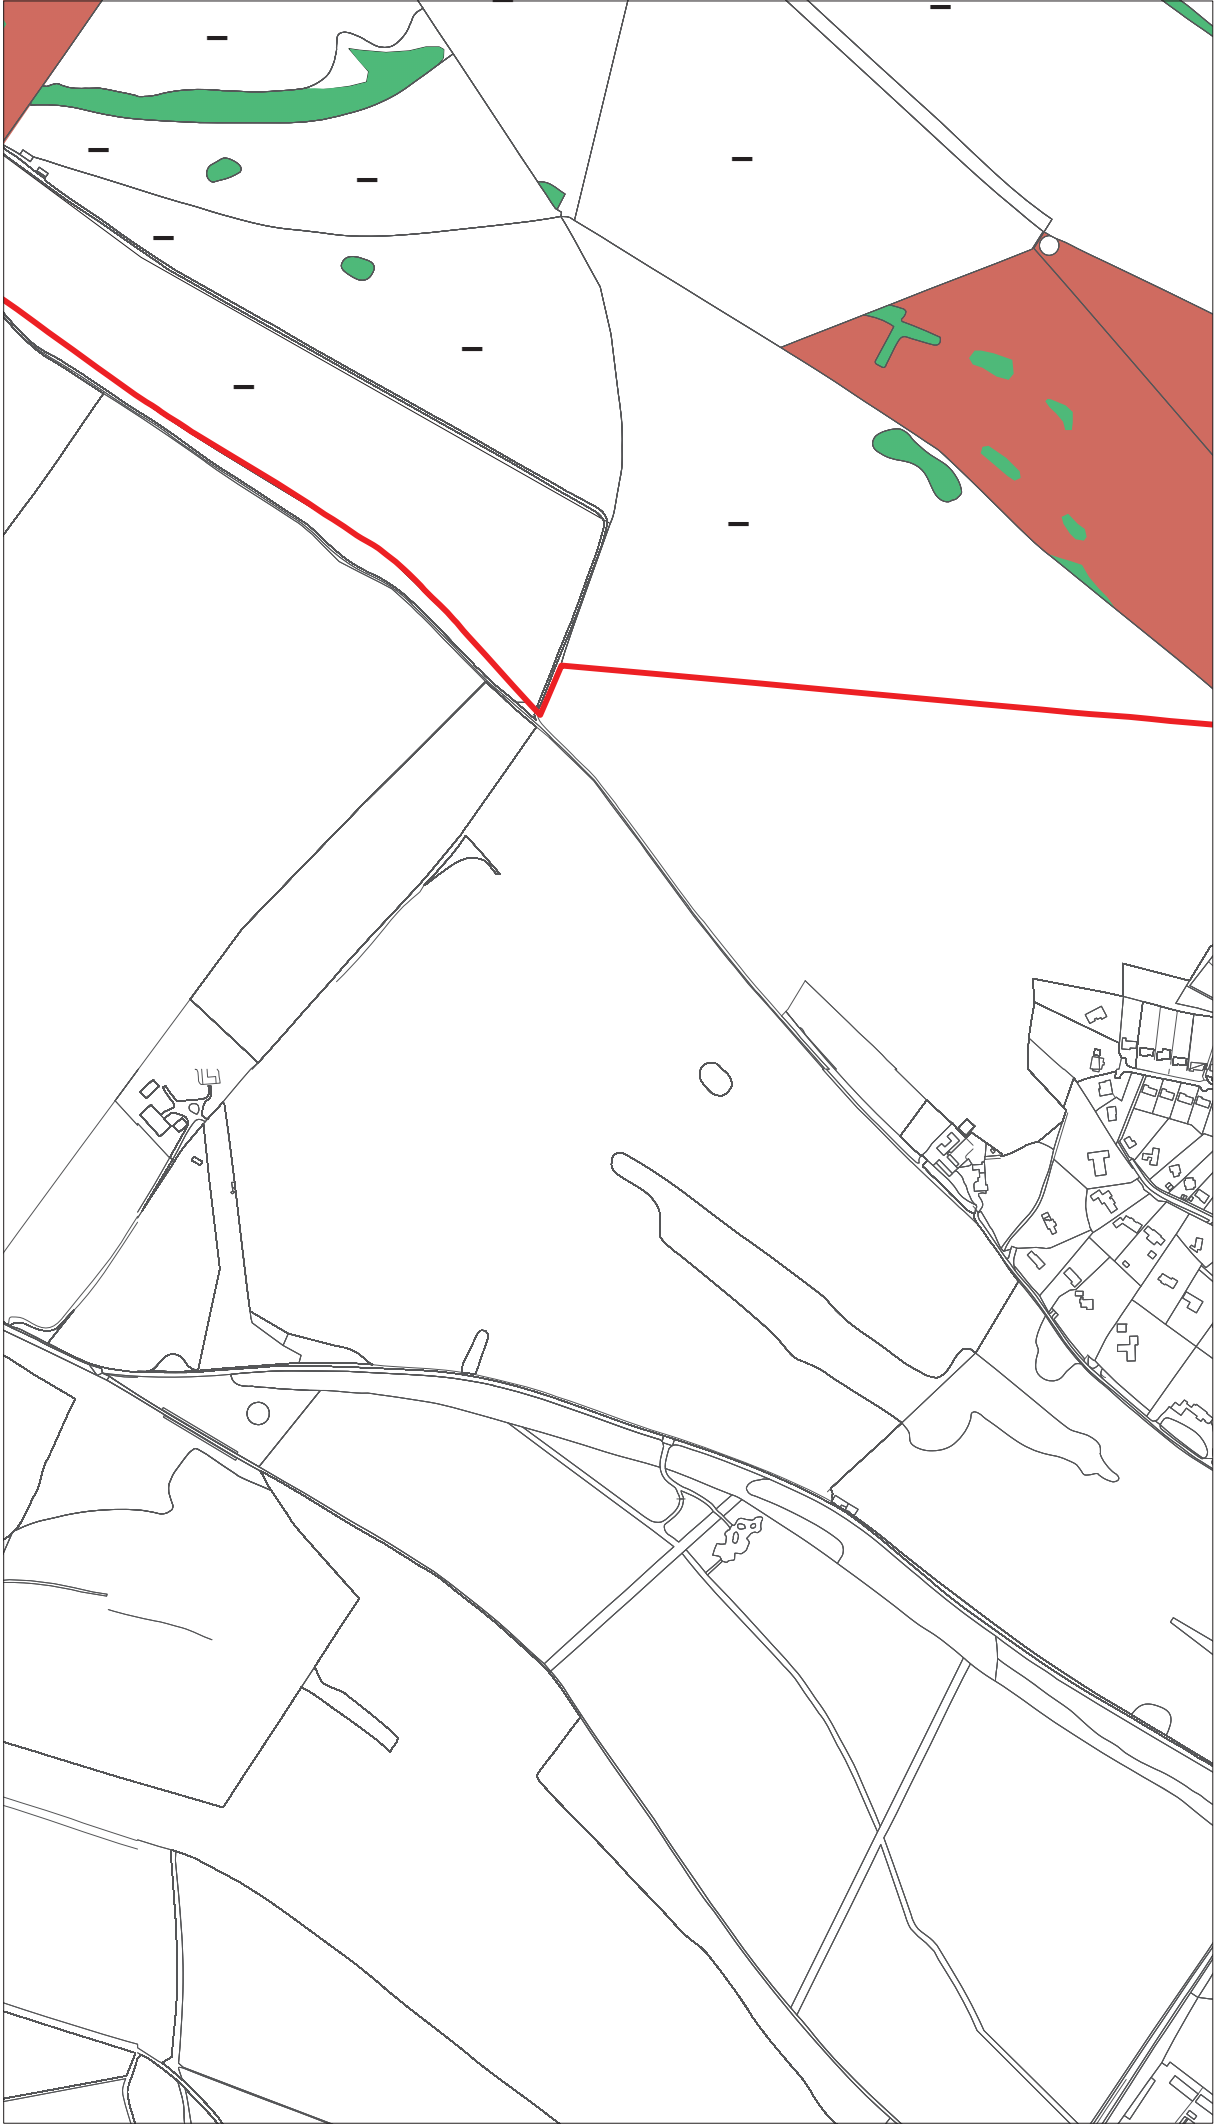

SHEET 22

DAVCAD
CAD DRAUGHTING SERVICES
14, Burgess Close
Widnes, Cheshire, W40 1BQ
Tel: 0151 323 1200
Website: www.davcad.co.uk
Email: info@davcad.co.uk

THE PARTNER
Group
Logo for The Partner Group featuring a stylized 'P' and a building icon.