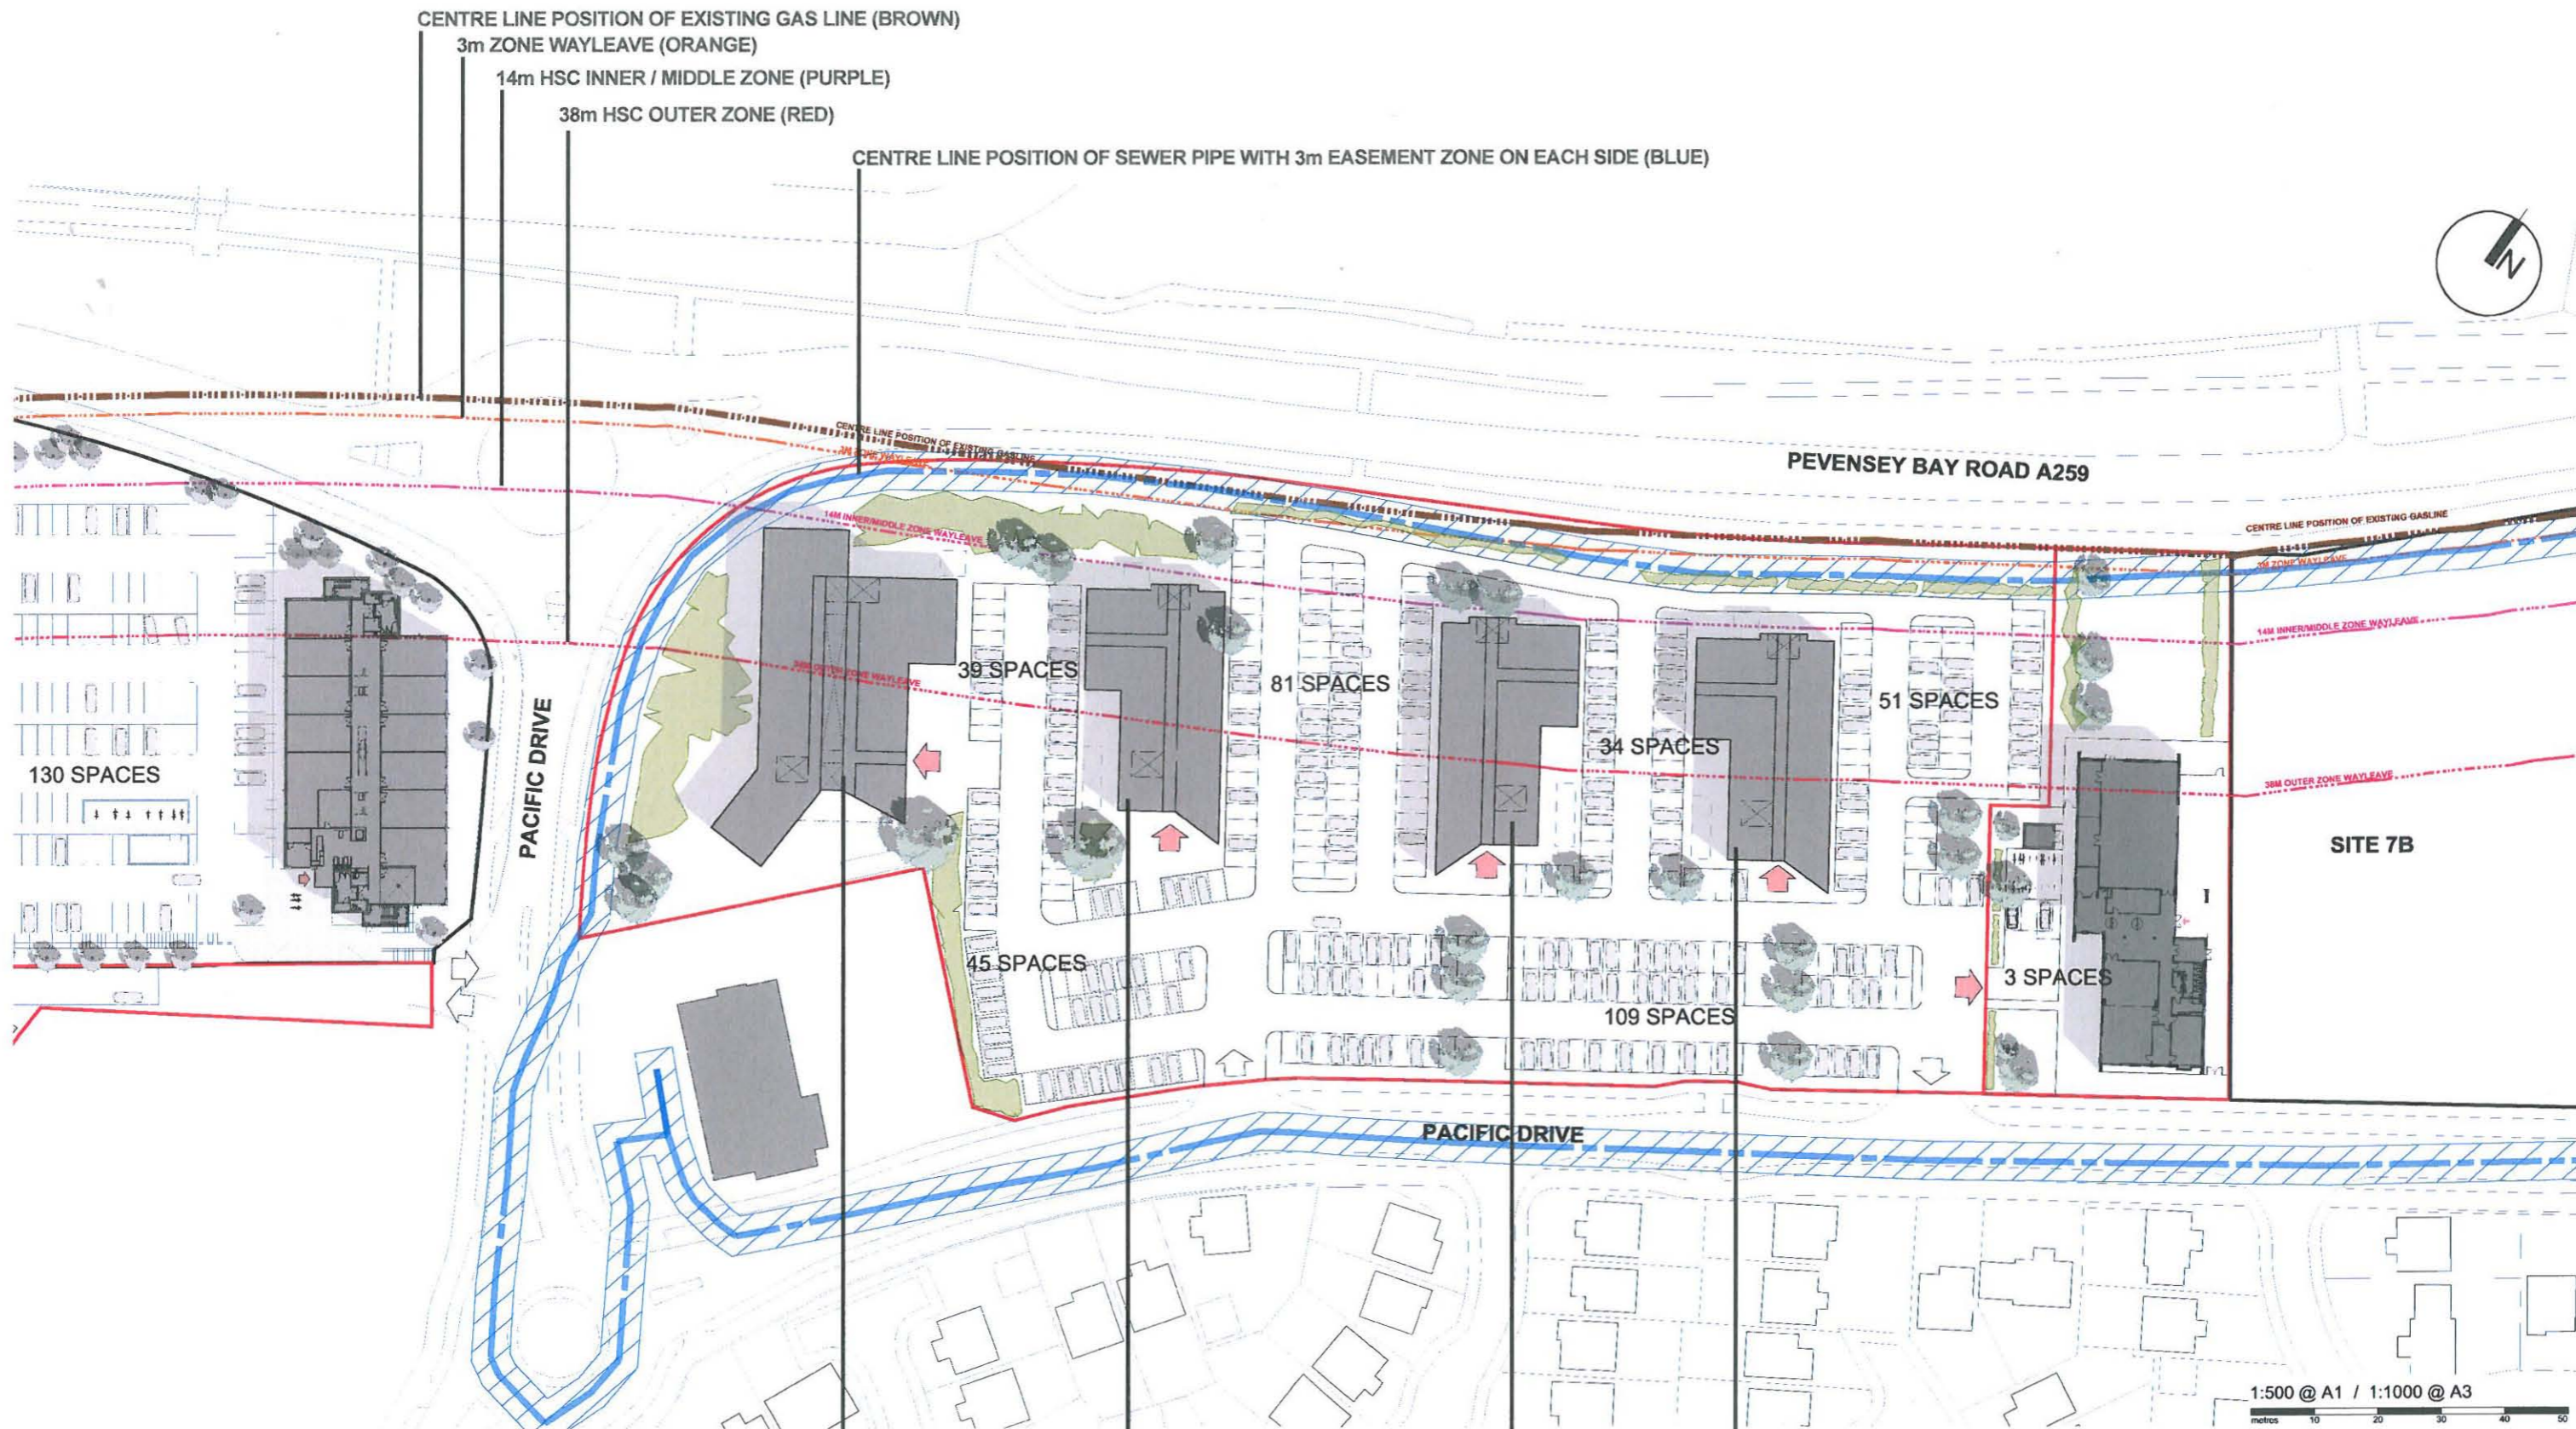

SOVEREIGN HARBOUR - SITE 7A

SITE 7A TOTAL CAR PARKING - 359 SPACES

ECE Architecture

BUILDING 1
NIA 2,345m²
GIA 3,300m²

BUILDING 2
NIA 1,685m²
GIA 2,030m²

BUILDING 3
NIA 1,685m²
GIA 2,030m²

BUILDING 4
NIA 1,685m²
GIA 2,030m²

1:500 @ A1 / 1:1000 @ A3
metres 10 20 30 40 50