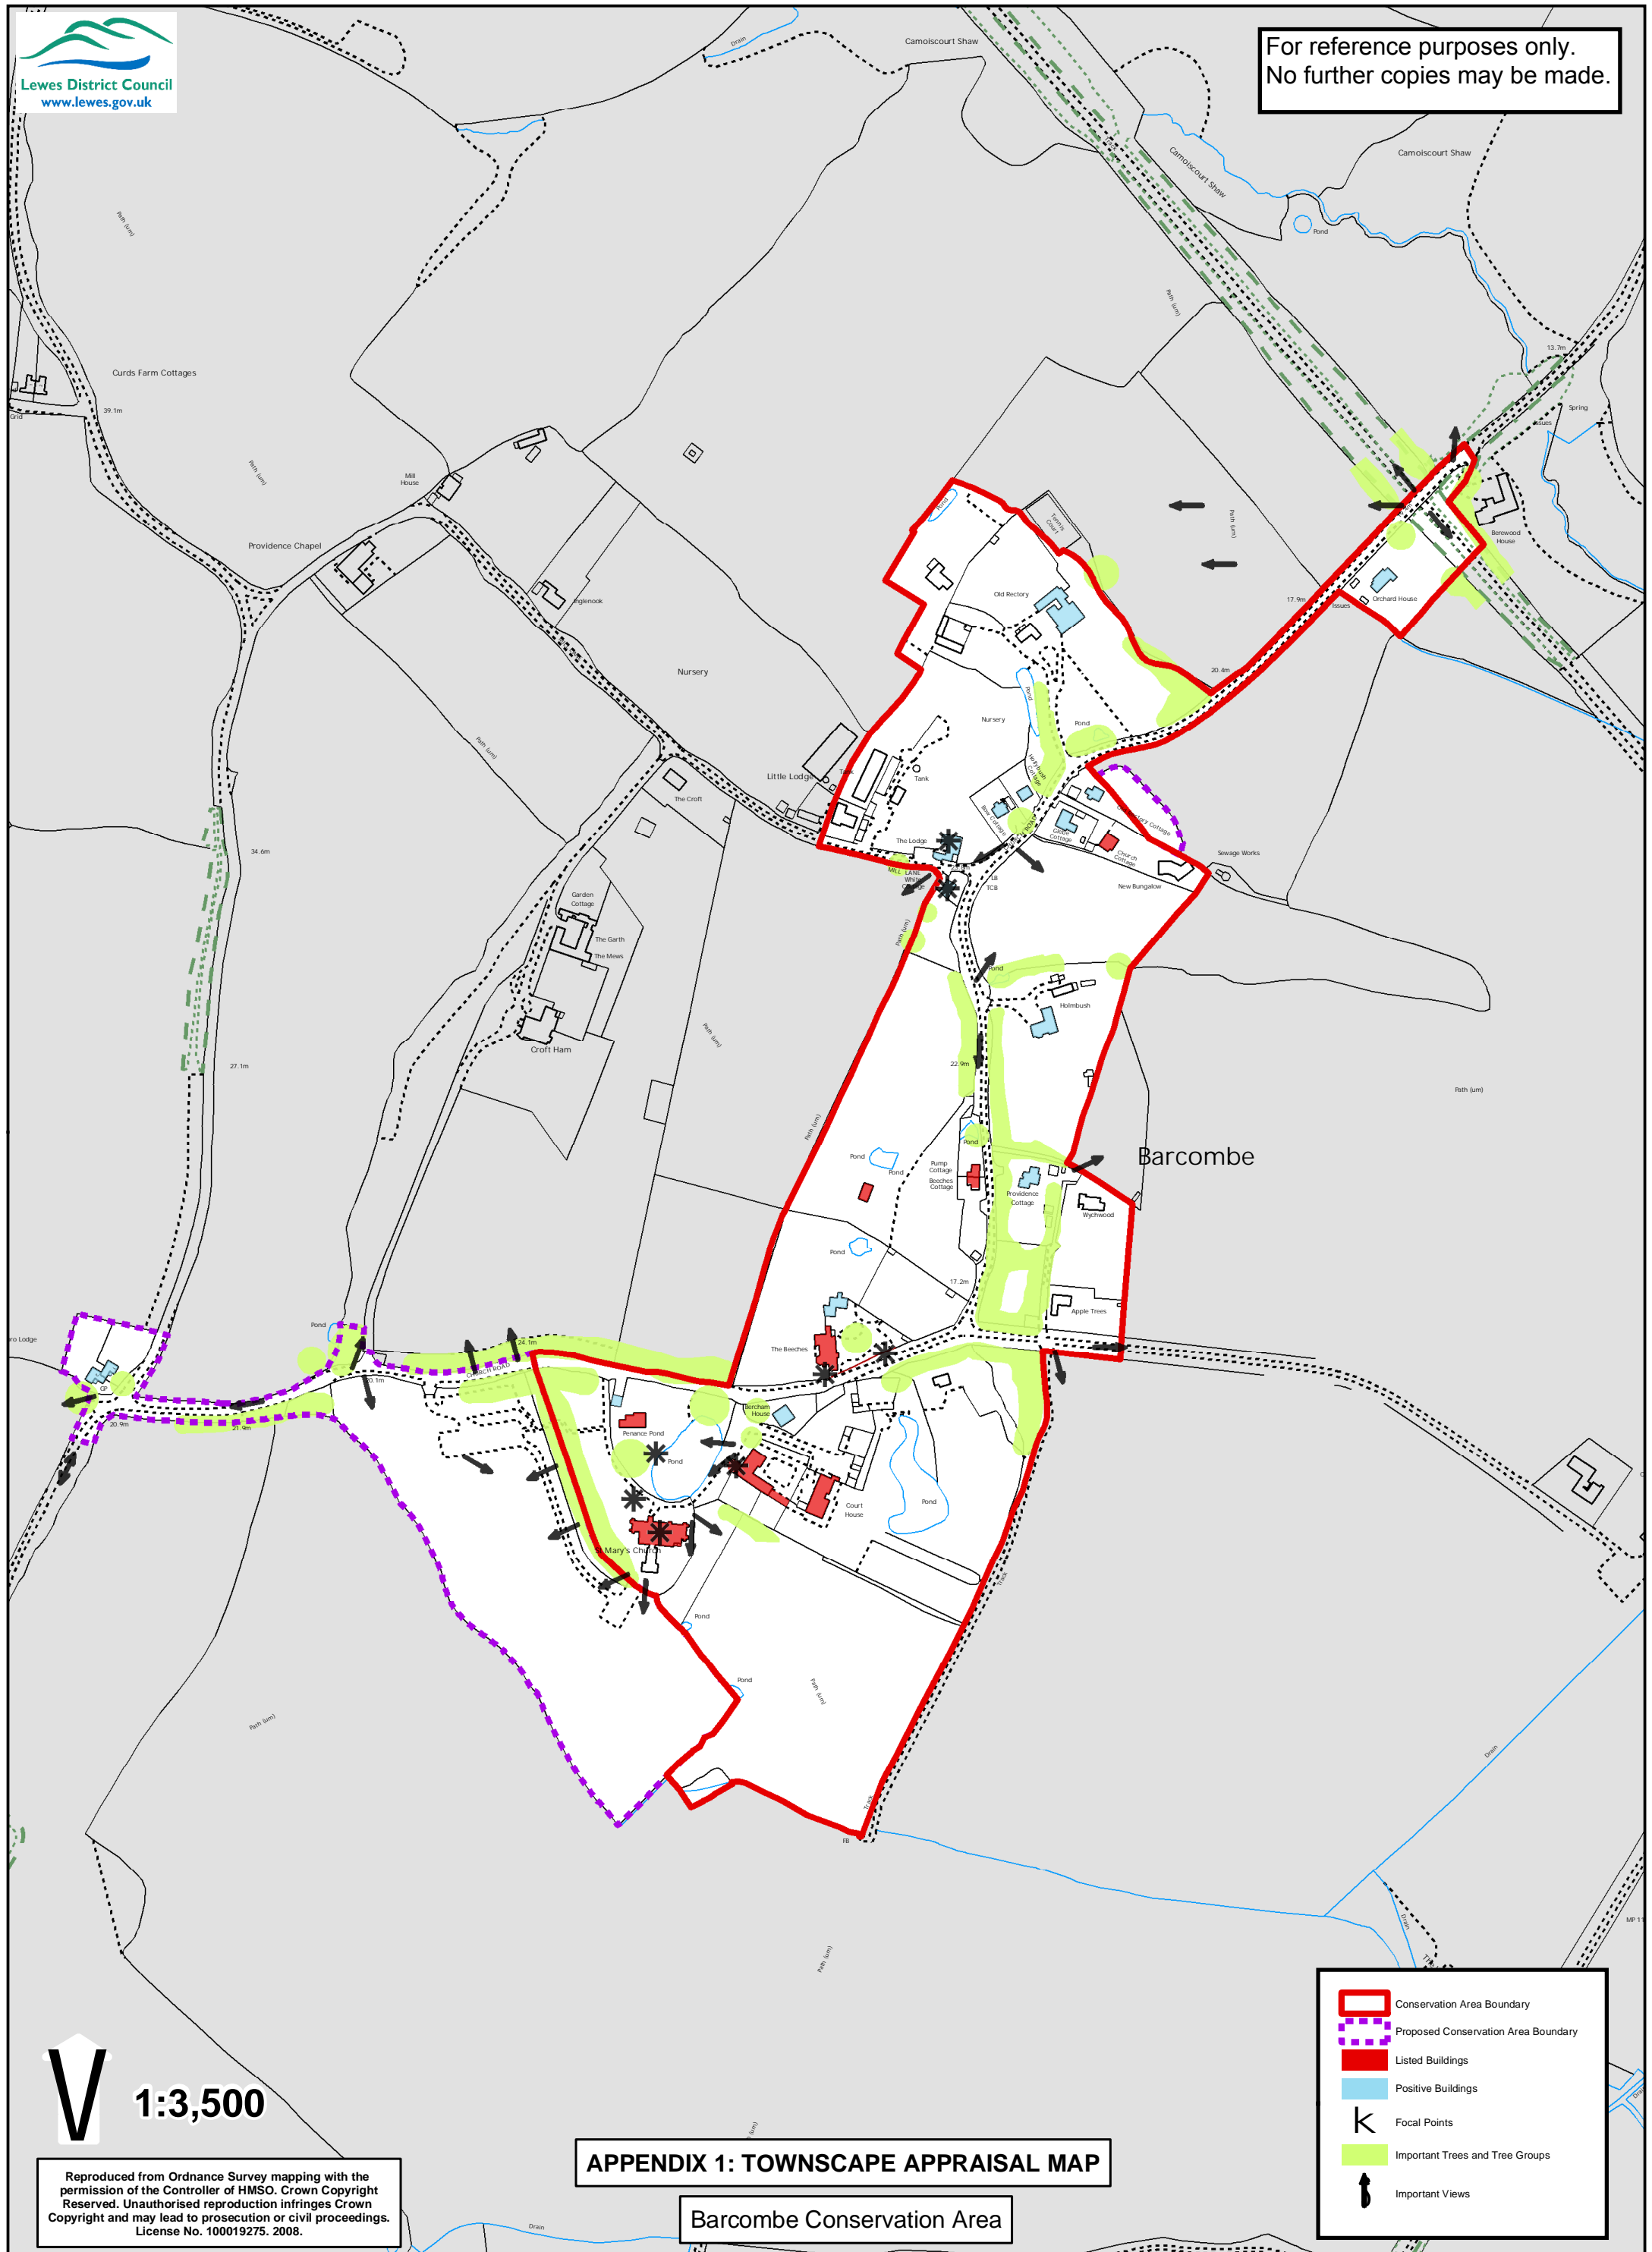

For reference purposes only.
No further copies may be made.

V
1:3,500

APPENDIX 1: TOWNSCAPE APPRAISAL MAP

Barcombe Conservation Area

	Conservation Area Boundary
	Proposed Conservation Area Boundary
	Listed Buildings
	Positive Buildings
	Focal Points
	Important Trees and Tree Groups
	Important Views

Reproduced from Ordnance Survey mapping with the permission of the Controller of HMSO. Crown Copyright Reserved. Unauthorised reproduction infringes Crown Copyright and may lead to prosecution or civil proceedings. License No. 100019275. 2008.