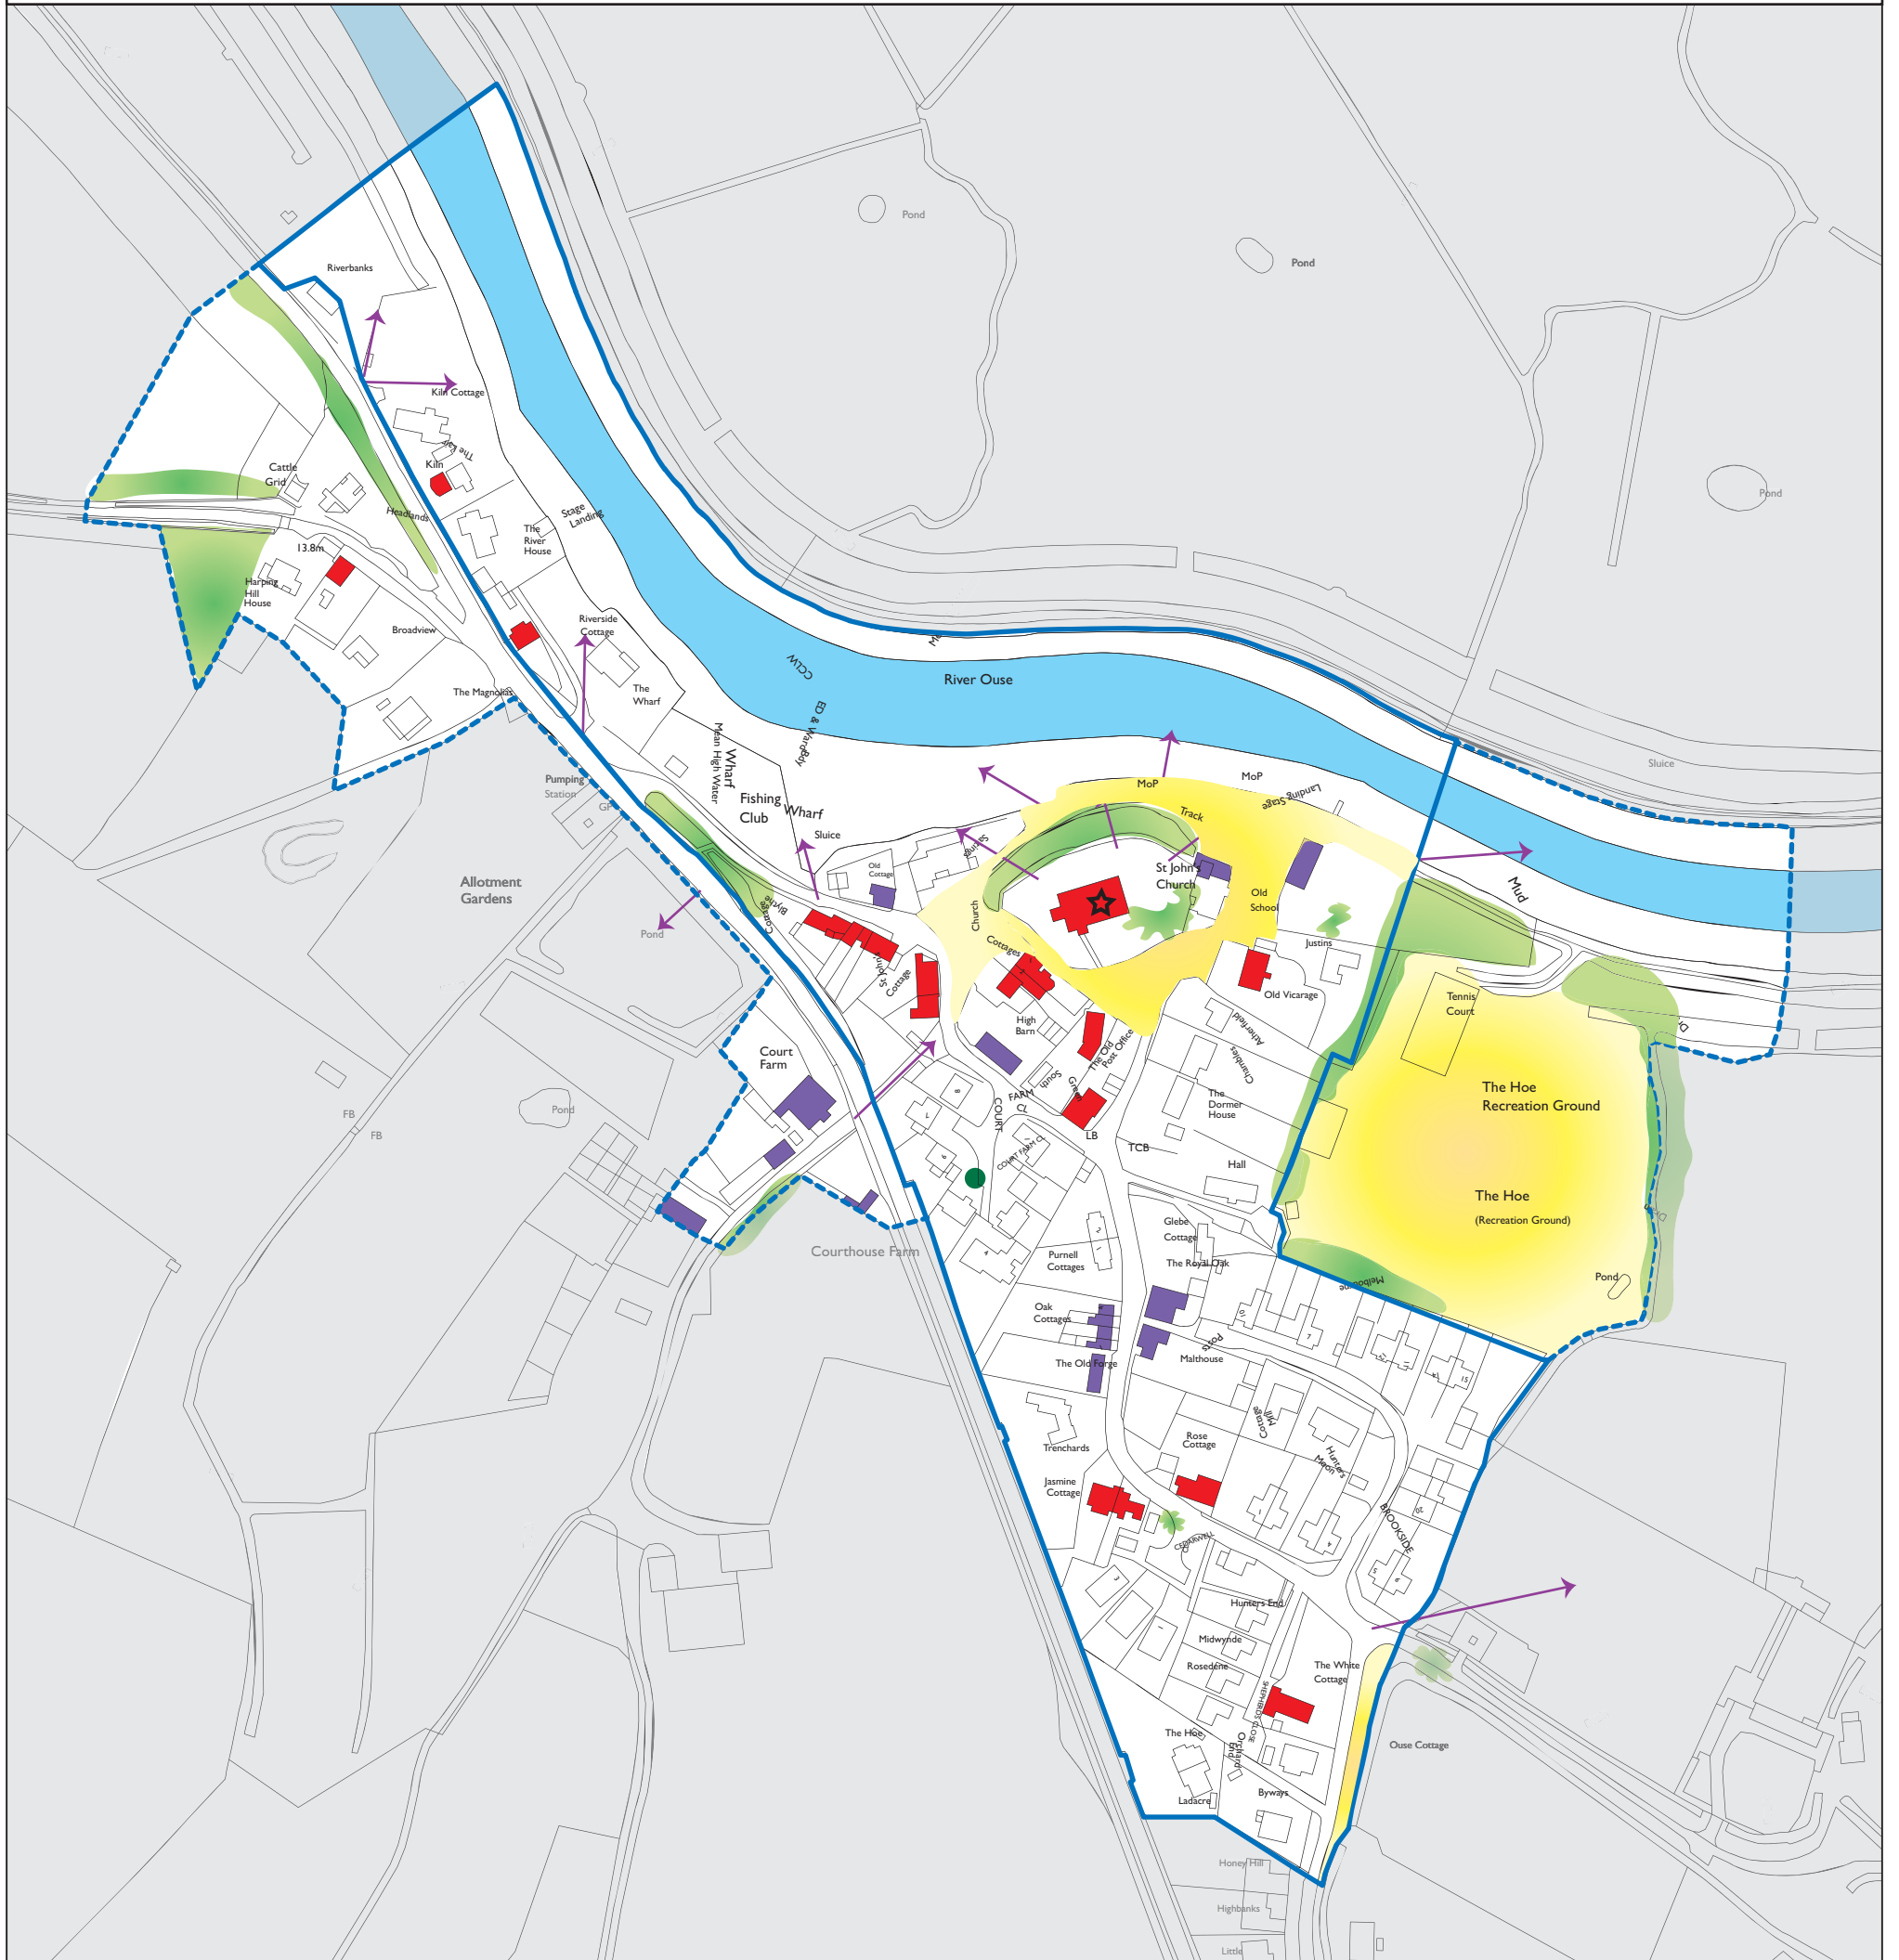

Lewes District Council Conservation Area Appraisals

**Piddinghoe Conservation Area**

Townscape Appraisal Map

(Not to scale)

- |   |  |   |
|---|--|---|
|  Conservation area boundary          |  Positive buildings             |  Important trees and tree groups |
|  Proposed conservation area boundary |  Significant grassed open space |  TPOs                            |
|  Listed buildings                    |  Focal buildings                |  Important views                 |