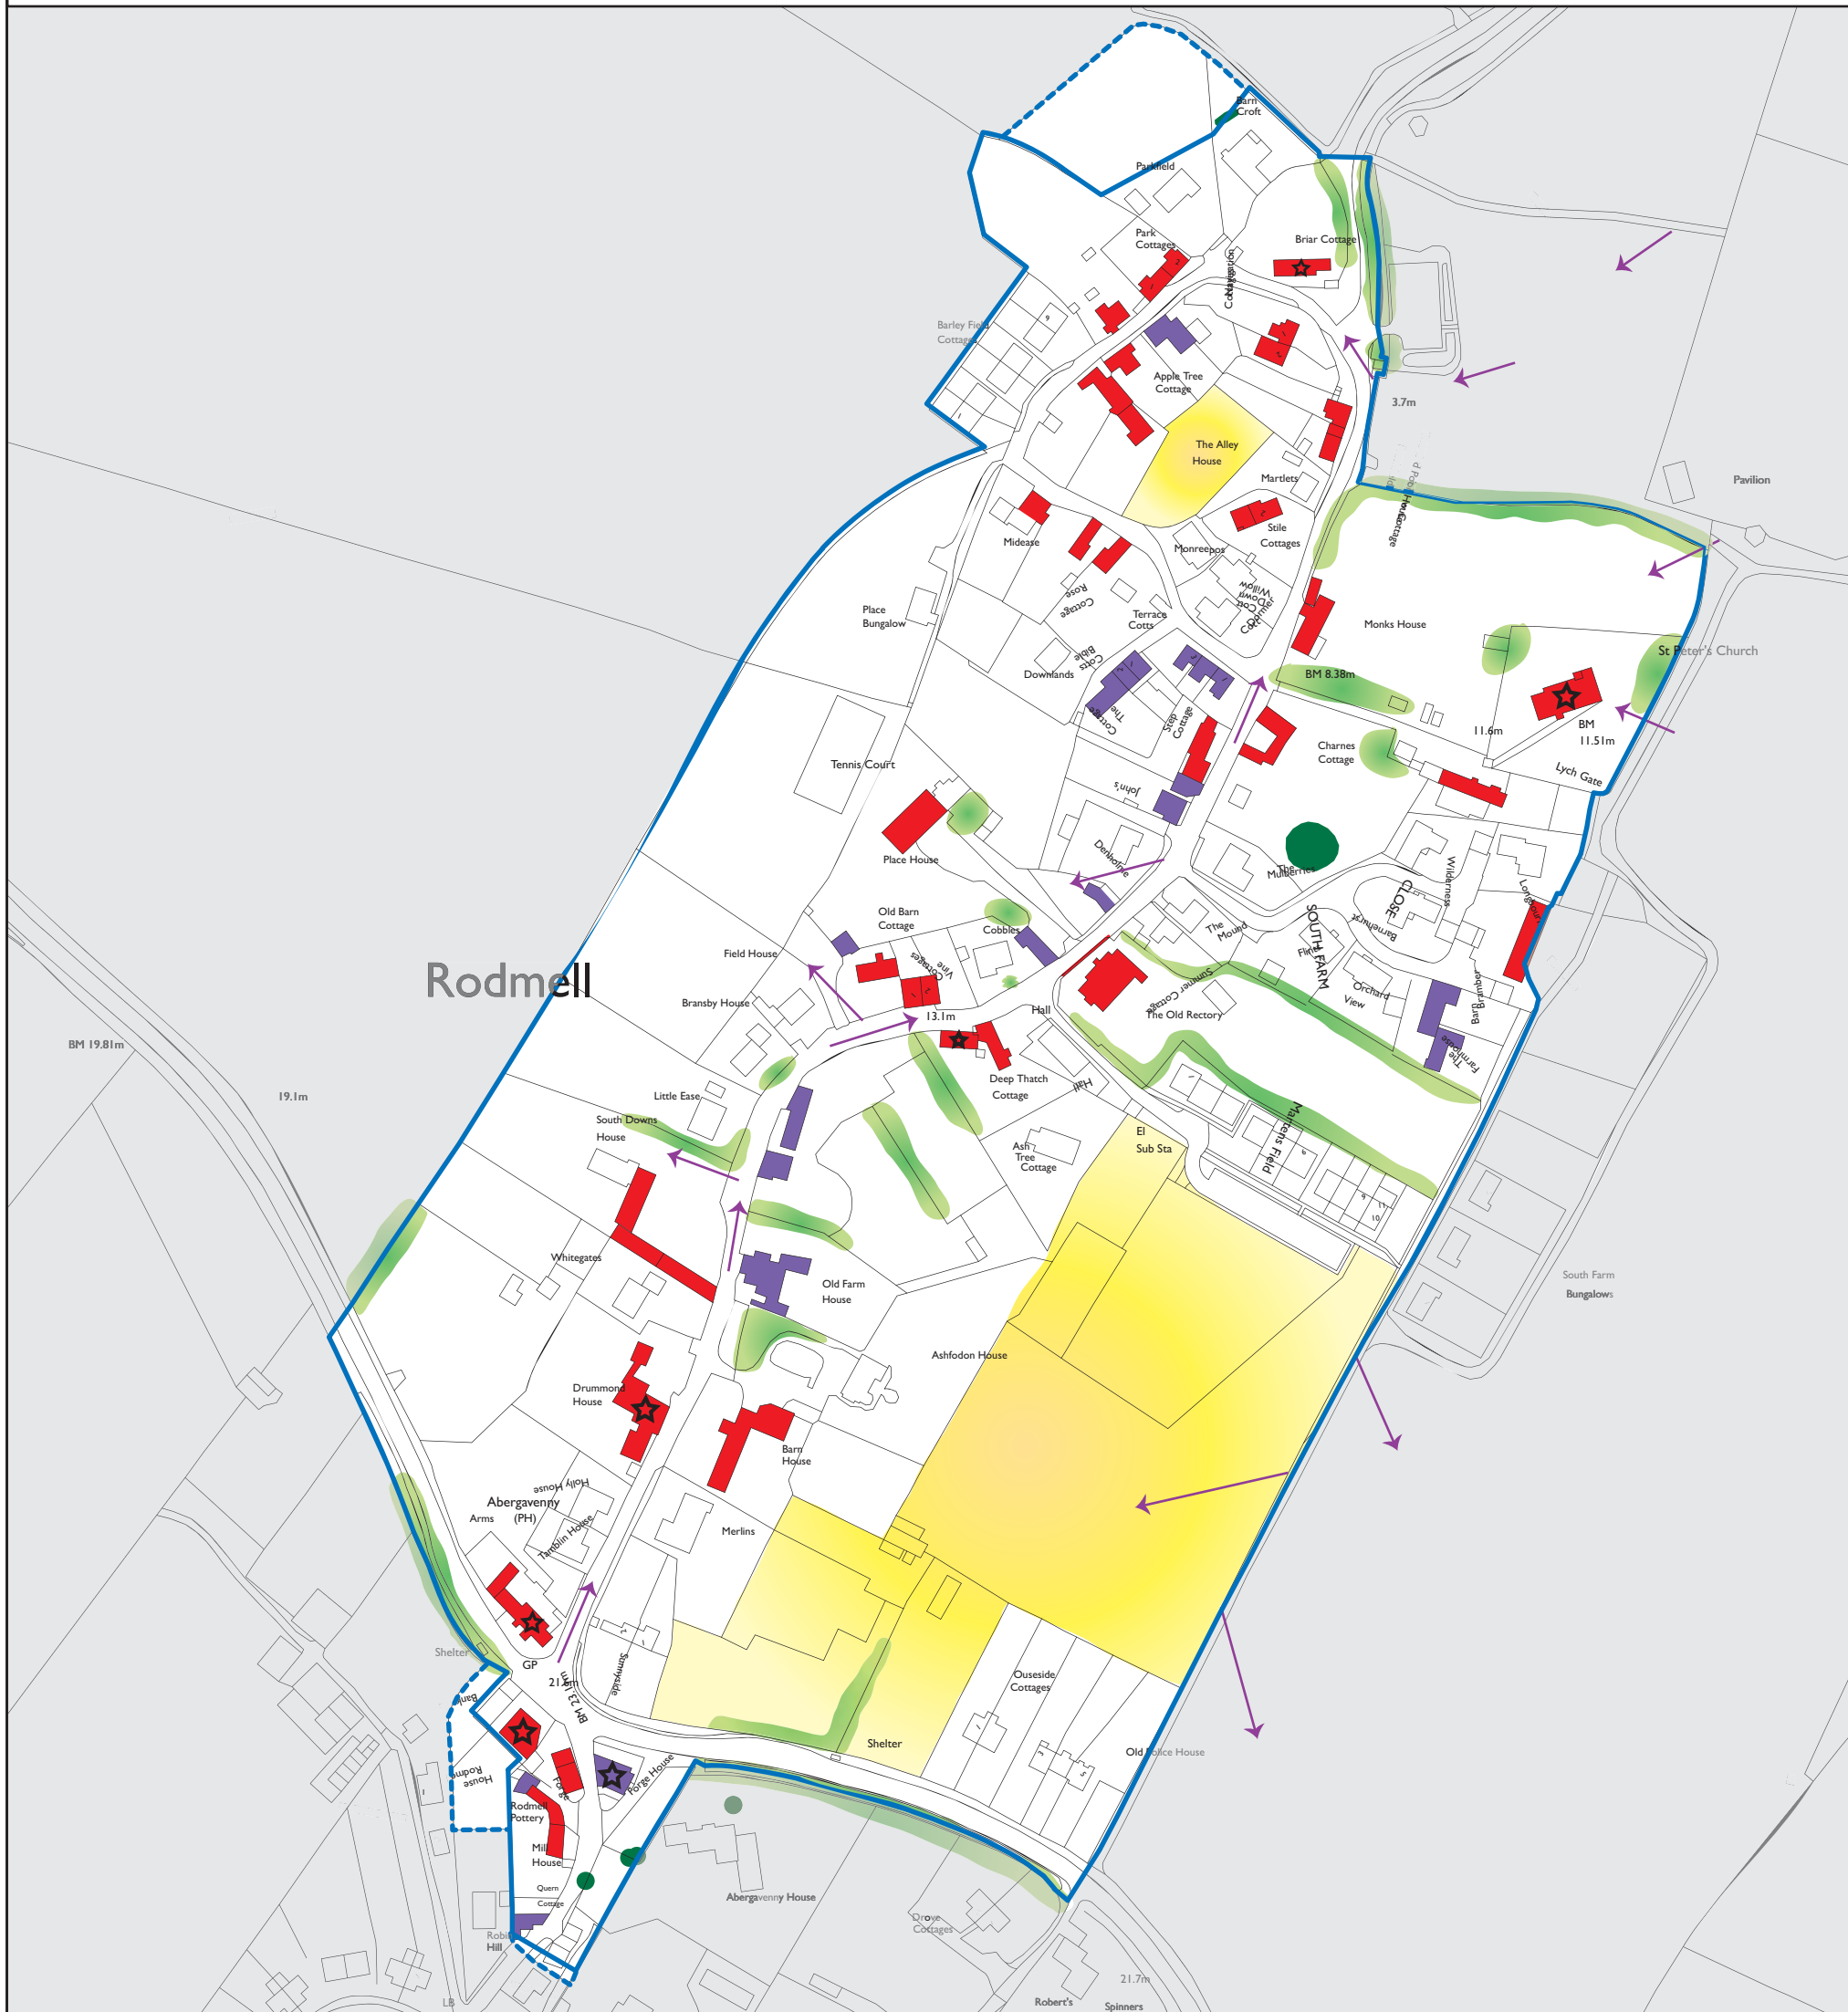

**Rodmell Conservation Area**

Townscape Appraisal Map

(Not to scale)

Conservation area boundary

Positive buildings

Important trees and tree groups

Proposed conservation area boundary

Significant grassed open space

TPOs

Listed buildings

Focal buildings

Important views