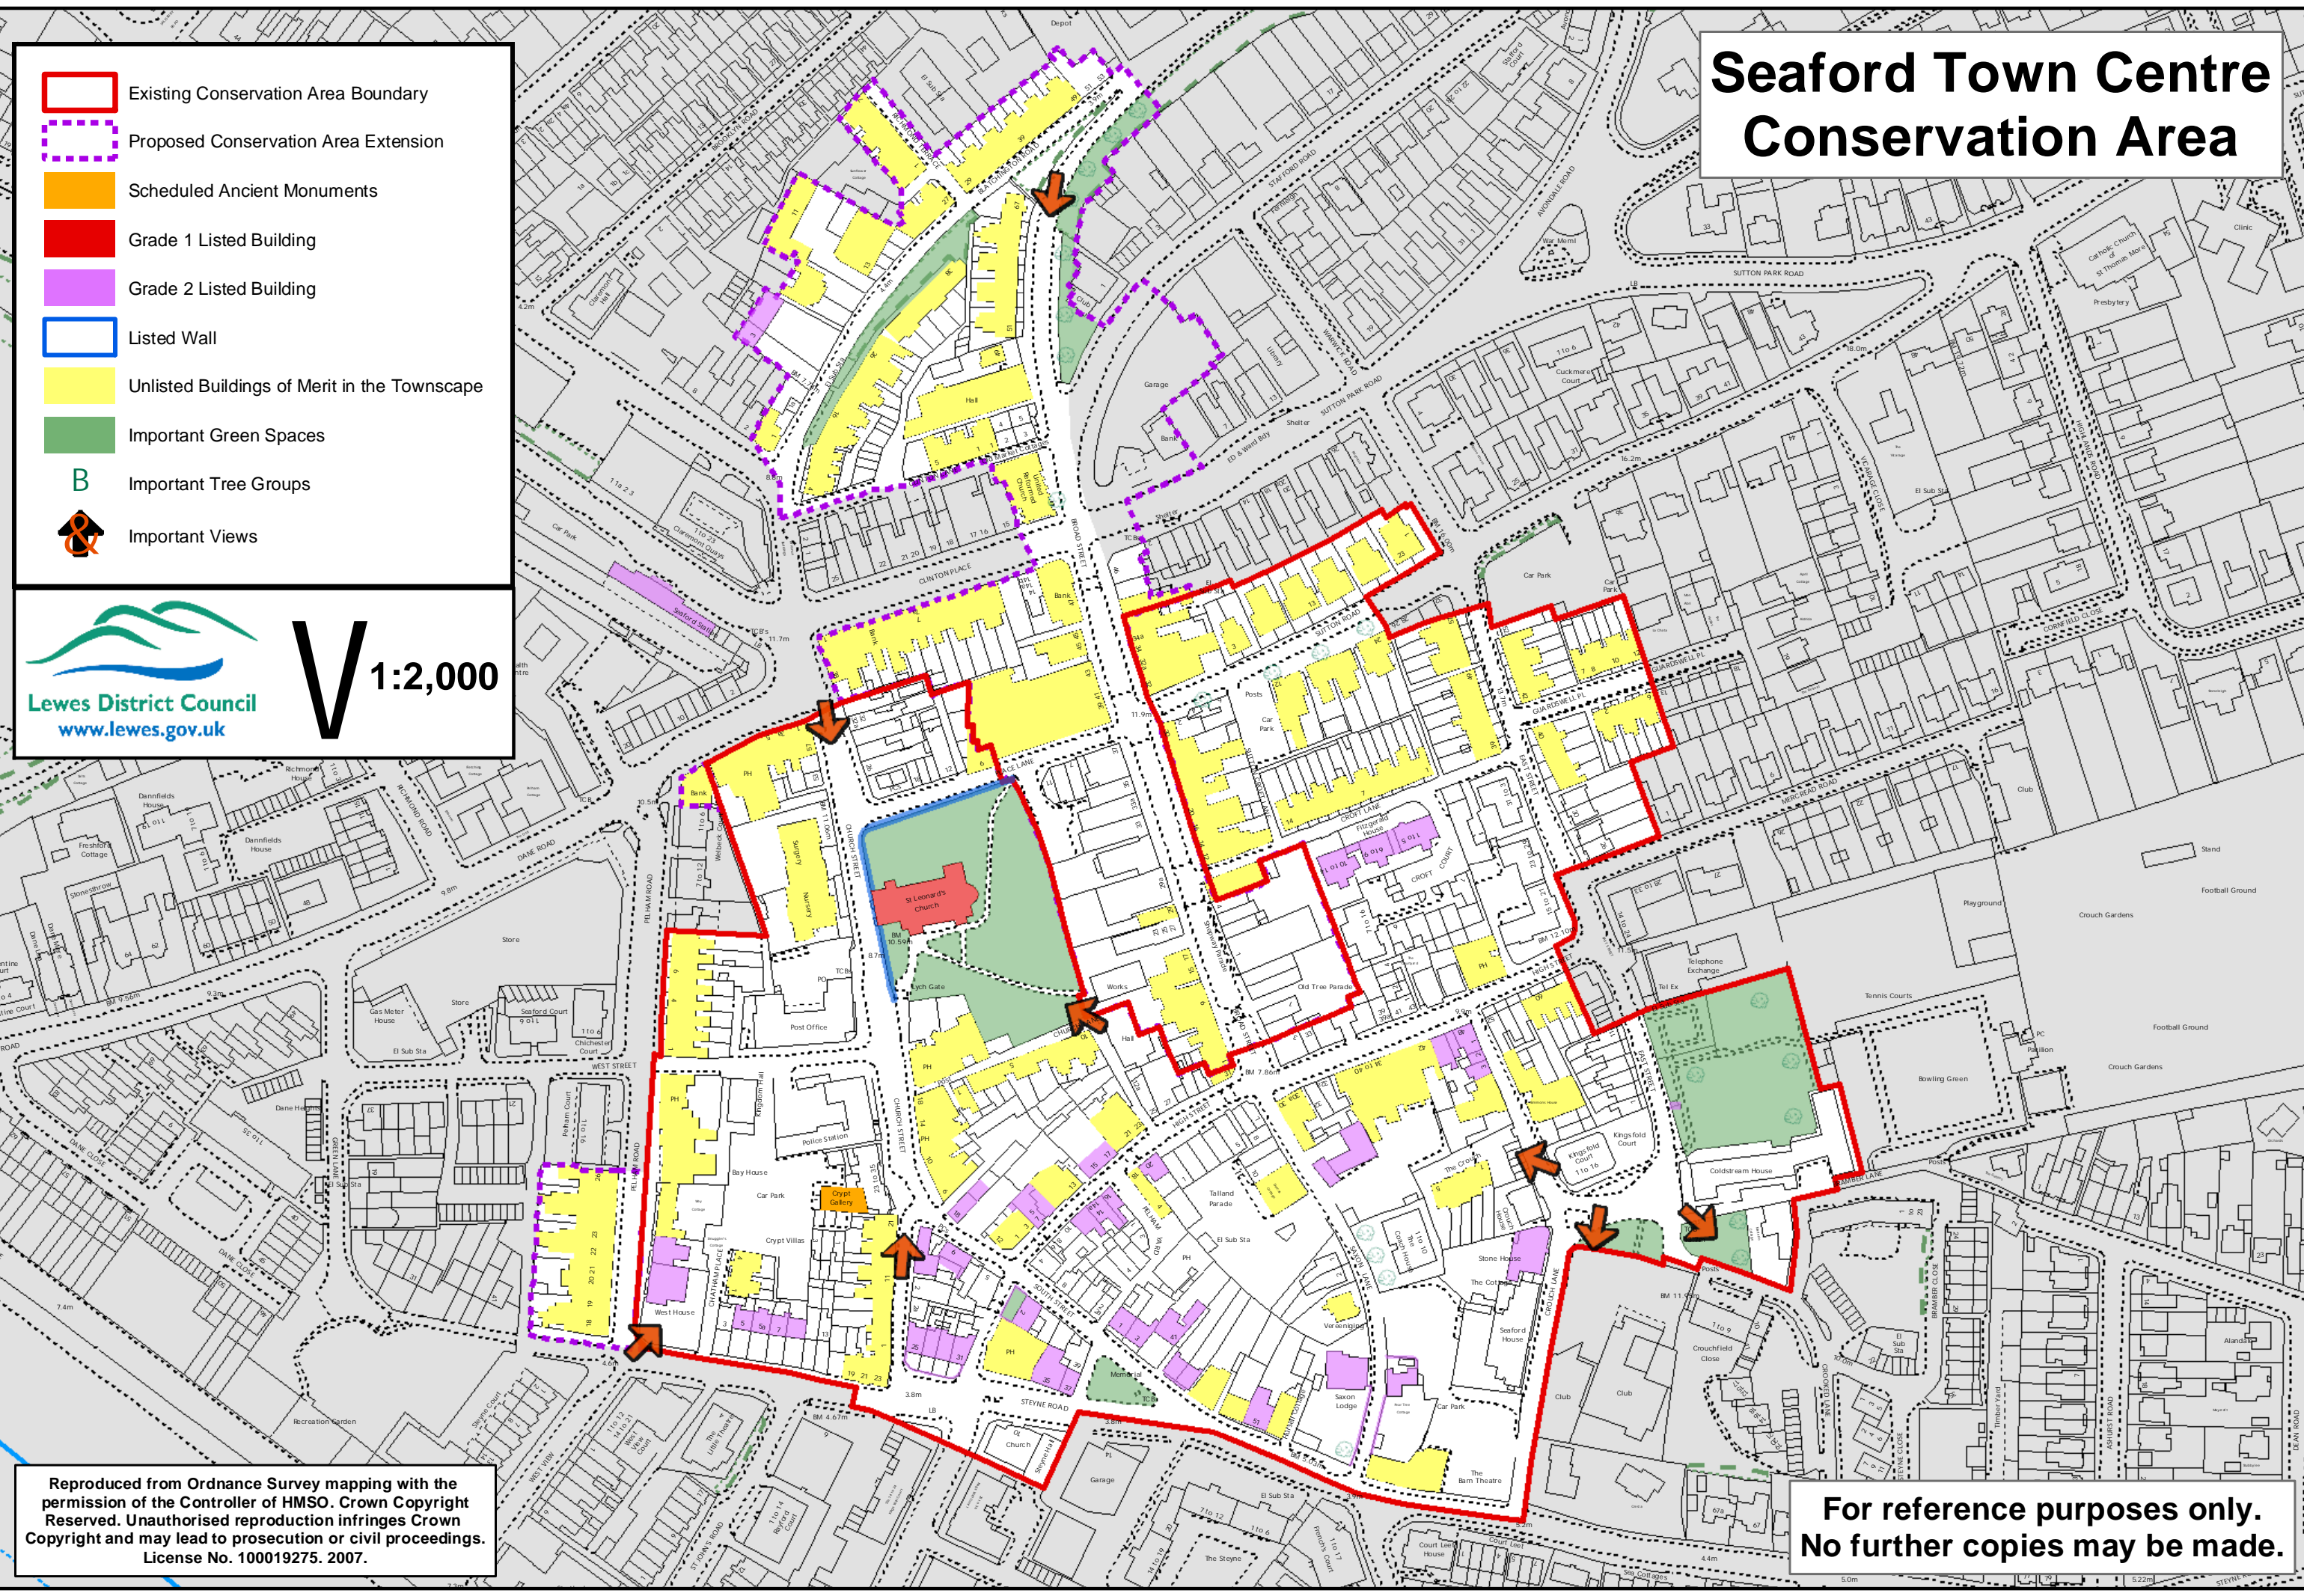

# Seaford Town Centre Conservation Area

-  Existing Conservation Area Boundary
-  Proposed Conservation Area Extension
-  Scheduled Ancient Monuments
-  Grade 1 Listed Building
-  Grade 2 Listed Building
-  Listed Wall
-  Unlisted Buildings of Merit in the Townscape
-  Important Green Spaces
-  Important Tree Groups
-  Important Views

**V** 1:2,000

Lewes District Council  
www.lewes.gov.uk

Reproduced from Ordnance Survey mapping with the permission of the Controller of HMSO. Crown Copyright Reserved. Unauthorised reproduction infringes Crown Copyright and may lead to prosecution or civil proceedings. License No. 100019275. 2007.